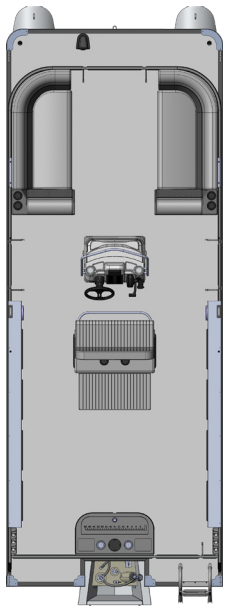

TROLL SERIES

8522
TROLL LT