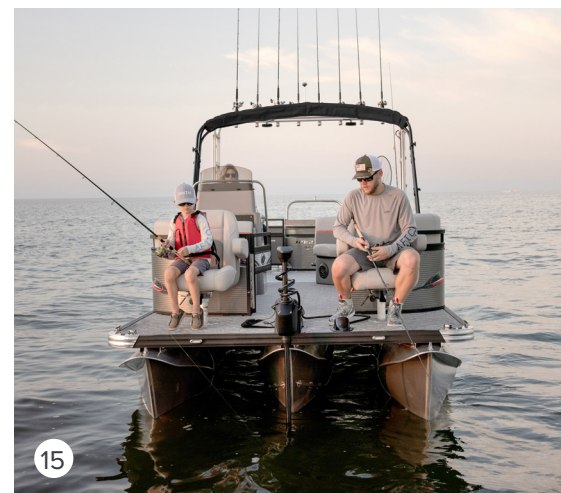

AVAILABLE OPTIONS

- 8 Blue LED Underwater and Exterior Under Deck Lights
- 9 Storage Locker
- 10 Ski Tow Bar
- 11 Kicker Motor Bracket
- 12 Saltwater Package
- 13 High Pressure Washdown
- 14 In Floor Rod Locker (Family Fish 24' only)
- 15 Sport Fish Package

AVAILABLE OPTIONS