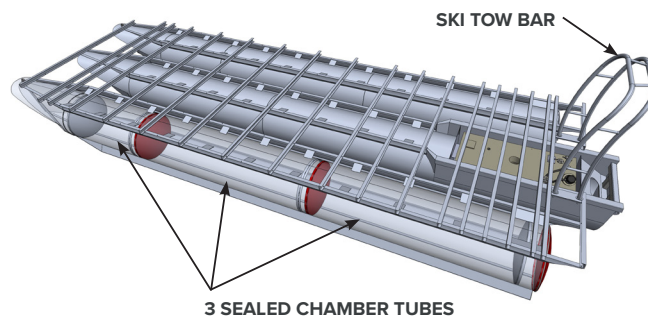

AVAILABLE OPTIONS

TRIPLE TUBE

GEN II TRIPLE TUBE PACKAGE

Have the need for speed? Then the GEN II Triple Tube is for you. It's designed for larger outboards to achieve maximum speeds, higher performance, and a smoother ride.