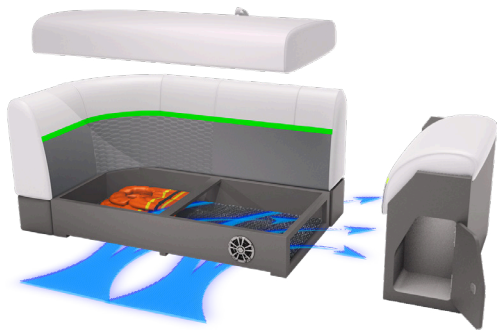

Color Match Accent Upholstery

Ultra-Flow Seat Ventilation

Dura-Lite Seat Bases

ULTRA-FLOW TECHNOLOGY

Angler Qwest Pontoon's Ultra-Flow seat ventilation promotes optimum air flow inside the seat bases to aid in drying stored items and to help prevent mold/mildew growth. Innovative seat bases constructed with our proprietary Dura-Lite composite material are stronger, lighter and provide storage space that is unrivaled.