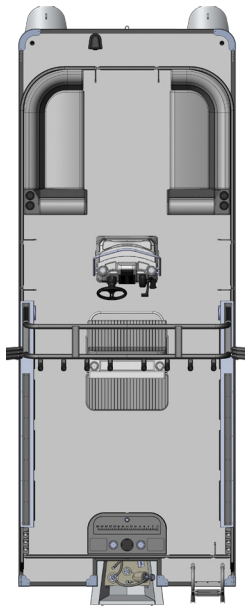

8522
PRO TROLL