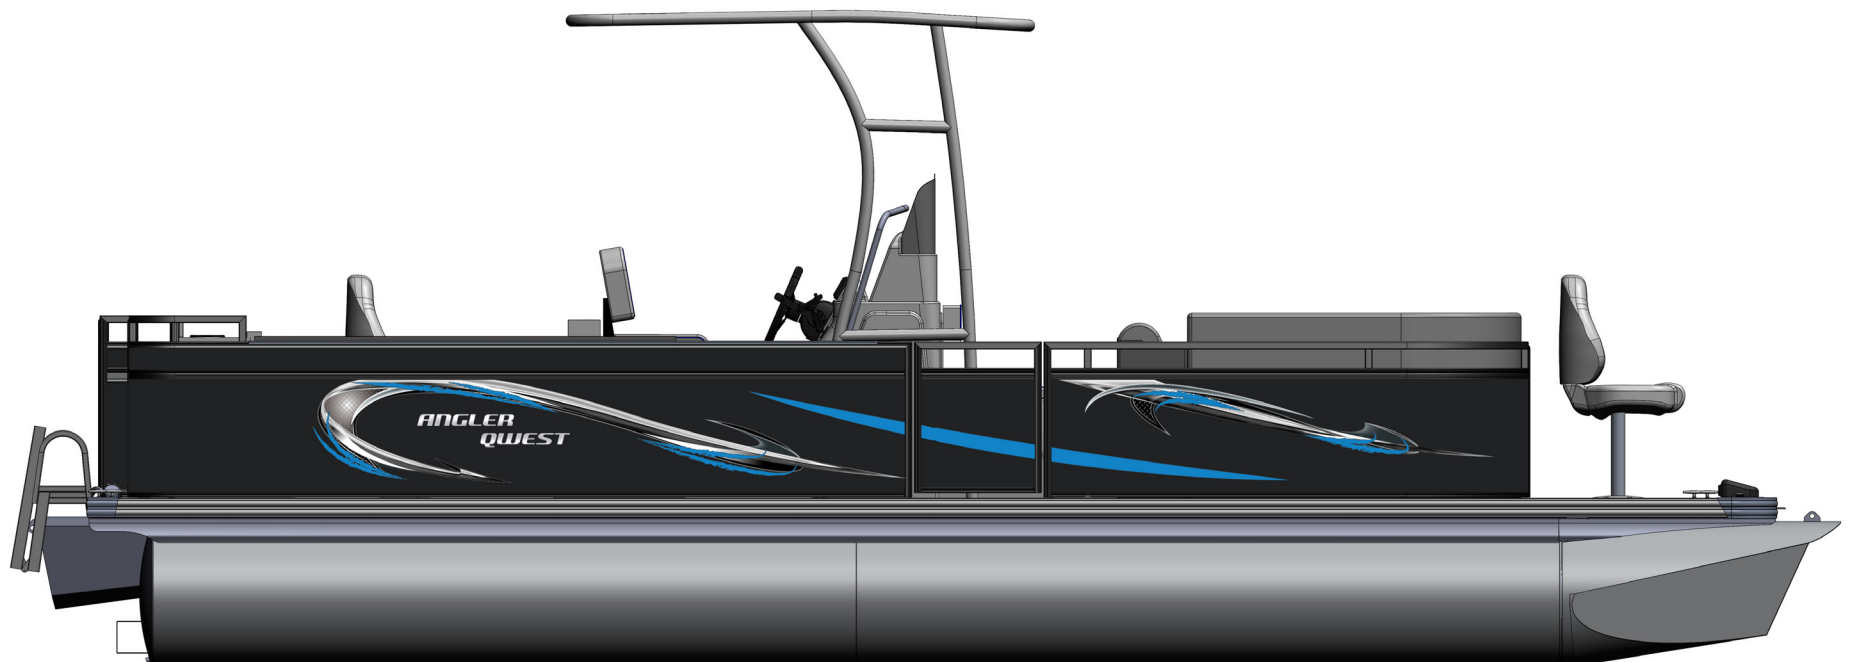

COLOR OPTIONS

Angler Qwest Pontoons offers a wide variety of color combinations that are sure to fit your personal style. Seat accent colors will be color-matched with the wall accent color.

UPHOLSTERY COLOR

FLOORING