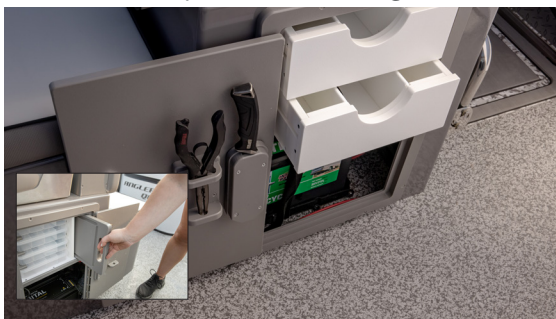

Fast-Trak System

Partial Fast-Trak System

Radar Arch

Captain Seat Storage

FAST-TRAK

A smart system making it easy to mount rod holders, and other accessories. The Fast-Trak makes it easy to place your accessories exactly where you need them.