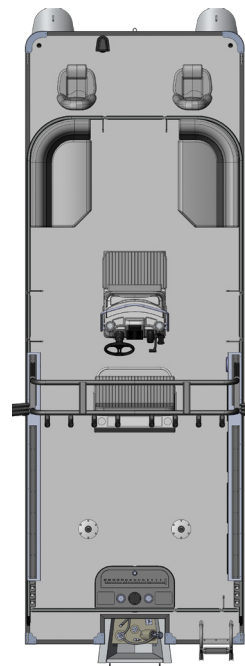

8524
PRO STRIPER