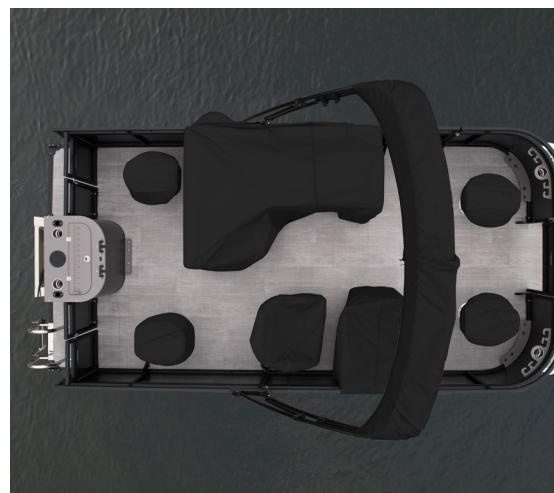

OPTIONAL DELUXE PACKAGE

- Gen II Triple Tube Package (Excludes Catfish)
- Extra Pair of JL Premium Speakers
- Courtesy Light Package
- LED Docking Lights
- 3-Bank Minn Kota Charger
- Pair of Tilt Out Tackle Storage Units in Binary Walls
- Individual Seat Covers – Black (Excludes Family Fish)
- Playpen Cover- Black (Family Fish Only)