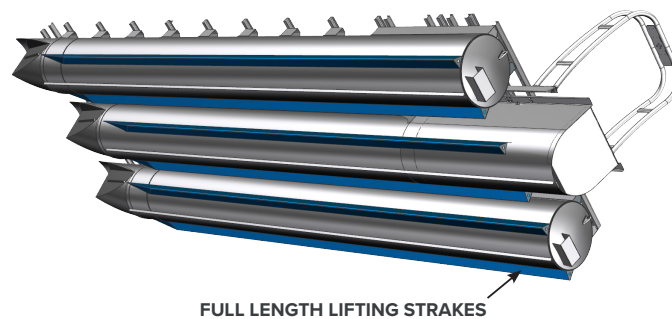

AVAILABLE OPTIONS

TRIPLE TUBE

GEN II TRIPLE TUBE PACKAGE

Have the need for speed? Then the GEN II Triple Tube is for you. It's designed for larger outboards to achieve maximum speeds, higher performance, and a smoother ride.