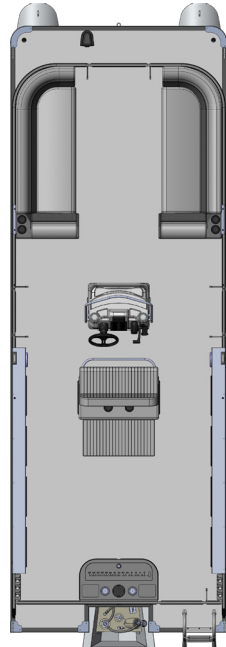

2-TUBE SPECS	8522	8524	8526
Pontoon Length	22' 3"	24' 3"	26' 3"
Deck Size	8' 6" x 22'	8' 6" x 24'	8' 6" x 26'
Overall Length	23' 10"	25' 10"	27' 10"
Pontoon Diameter	25"	25"	25"
Pontoon Thickness	0.090"	0.090"	0.090"
Max Horsepower	115 HP	115 HP	115 HP
Max Horsepower w/ Upgraded Steering	115 HP	150 HP	150 HP
Max Weight Capacity	2,310 lbs	2,565 lbs	2,840 lbs
Max Person Capacity	11 people 1,645 lbs	12 people 1,865 lbs	14 people 2,140lbs
Approx. Dry Weight	2,200 lbs	2,375 lbs	2,500 lbs
▼			
TRIPLE TUBE SPECS	8522 TT	8524 TT	8526 TT
Pontoon Length	22' 3"	24' 3"	26' 3"
Deck Size	8' 6" x 22'	8' 6" x 24'	8' 6" x 26'
Overall Length	24' 1"	26' 1"	28' 1"
Pontoon Diameter	25"	25"	25"
Pontoon Thickness	0.125"	0.125"	0.125"
Max Horsepower	200 HP	300 HP	300 HP
Max Weight Capacity	2,625lbs	2,930 lbs	3,235 lbs
Max Person Capacity	11 people 1,765 lbs	13 people 2,015 lbs	15 people 2,325 lbs
Approx. Dry Weight	2,870 lbs	3,045 lbs	3,200 lbs

TROLL SERIES

8522
TROLL LT

8522
PRO TROLL

8524
TROLL LT

8524
PRO TROLL

8526
PRO TROLL SLPR

FISH N CRUISE SERIES

8522
FISH N CRUISE LT