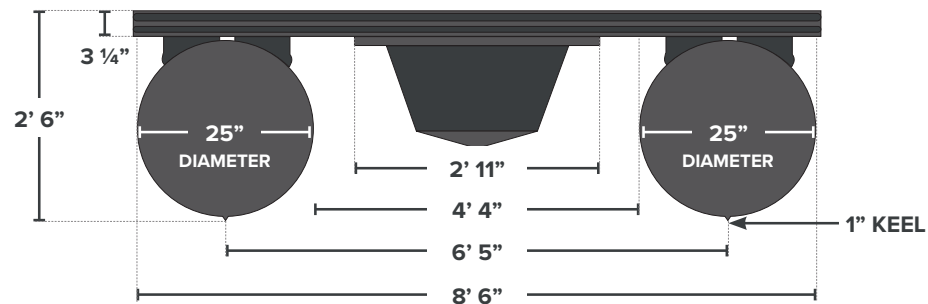

2-TUBE SPECS	8522	8524	8526
Pontoon Length	22' 3"	24' 3"	26' 3"
Deck Size	8' 6" x 22'	8' 6" x 24'	8' 6" x 26'
Overall Length	23' 10"	25' 10"	27' 10"
Pontoon Diameter	25"	25"	25"
Pontoon Thickness	0.090"	0.090"	0.090"
Max Horsepower	115 HP	115 HP	115 HP
Max Horsepower w/ Upgraded Steering	115 HP	150 HP	150 HP
Max Weight Capacity	2,310 lbs	2,565 lbs	2,840 lbs
Max Person Capacity	11 people 1,645 lbs	12 people 1,865 lbs	14 people 2,140lbs
Approx. Dry Weight	2,200 lbs	2,375 lbs	2,500 lbs
▼			
TRIPLE TUBE SPECS	8522 TT	8524 TT	8526 TT
Pontoon Length	22' 3"	24' 3"	26' 3"
Deck Size	8' 6" x 22'	8' 6" x 24'	8' 6" x 26'
Overall Length	24' 1"	26' 1"	28' 1"
Pontoon Diameter	25"	25"	25"
Pontoon Thickness	0.125"	0.125"	0.125"
Max Horsepower	200 HP	300 HP	300 HP
Max Weight Capacity	2,625lbs	2,930 lbs	3,235 lbs
Max Person Capacity	11 people 1,765 lbs	13 people 2,015 lbs	15 people 2,325 lbs
Approx. Dry Weight	2,870 lbs	3,045 lbs	3,200 lbs