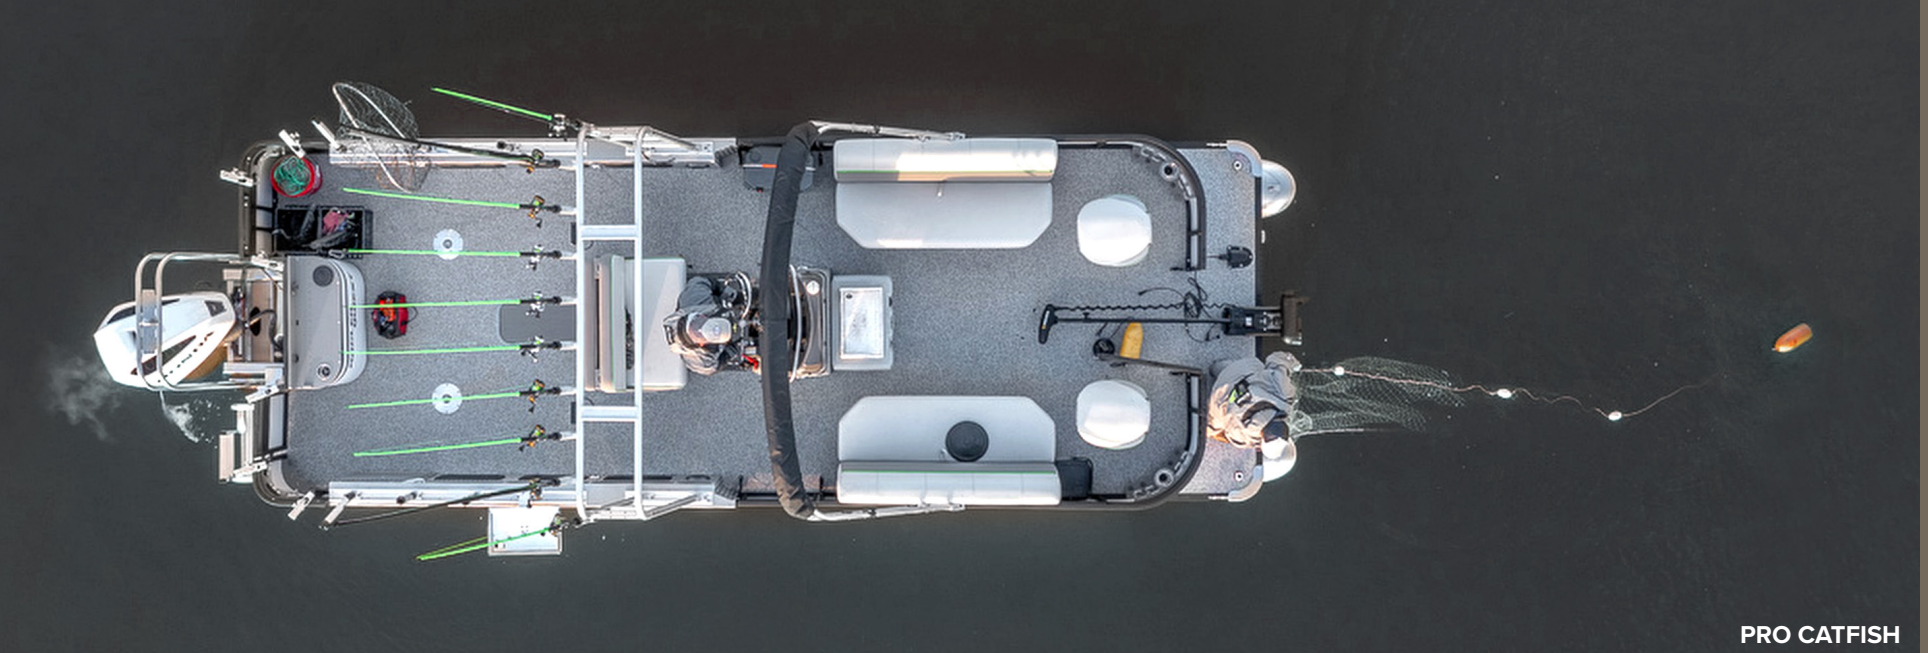

Heavy Duty Radar Arch

Deluxe Package Option

PRO TROLL

TROLL SERIES

On land, a wider mowing deck on your tractor means more grass cut in less time. On the water, the wide-open stern on the Troll Series allows anglers to present their lures to more fish in fewer trolling passes- saving you time, and even a little gas, before catching your limit. The open stern also accommodates more family and friends because the rods are in the back while your guests have plenty of fun-time in the bow. It's perfect for large groups of anglers or those who just want to cruise, without crowding each other.

Heavy Duty Radar Arch

Gen II Triple Tube Package

Below Deck 65 Gallon Livewell w/max Air Recirculation

Deluxe Package Option

PRO CATFISH

CATFISH SERIES

Catfishing is becoming mega-popular in part because they can be found in most lakes and rivers across the country. More interest leads to more demand from anglers for species-specific boats designed to chase them. The Catfish Series was built to get after them with Gen II Triple Tubes for added performance and stability while still having the option of fishing in shallow water. A below deck, bathtub-like, 65-gallon recirculating live well is out of the way and perfectly balanced. This catfish base camp has Fast-Trak built into the rails and provides the ultimate in strategy for an array of catfish rods and applications.

PRO STRIPER

STRIPER SERIES

The Pro Striper was built for Striper alumni, but our boat dealer partners are reporting that crappie anglers are calling their Striper rig, a “Sexy Crappie Cruiser.” The front deck is spacious for throwing a net for baitfish. There’s plenty of thoughtful real estate in the back for fanning out slip bobbers for slabs, jigging live bait or presenting spider rigs. A baitwell at the helm means there is no need to backtrack to grab bait and the space for a super-filtered 50-gallon baitwell in the back is cavernous. Two high pressure sprayers make quick work of any nasty stuff.