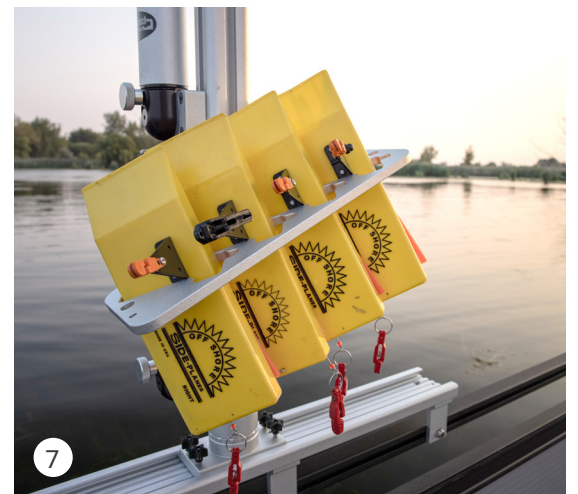

AVAILABLE OPTIONS

With an abundance of upgrade and add-on features, the sky is the limit when you build the Angler Qwest of your dreams. Select additional features not included on your boat to create the ultimate fishing machine.

AVAILABLE OPTIONS

1. 1 Aqua Marine Mat (LT center console only)
2. 2 Tilt-Out Trash in Layback
3. 3 Refreshment Center in Layback
4. 4 Privacy Enclosure in Layback
5. 5 Cutting Board with Bracket
6. 6 Blue LED Lighted Cup Holder
7. 7 Traxtech Accessories