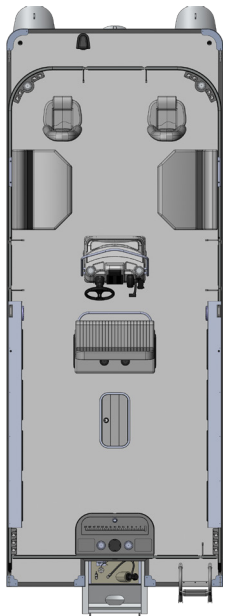

CATFISH / STRIPER

8522
CATFISH LT