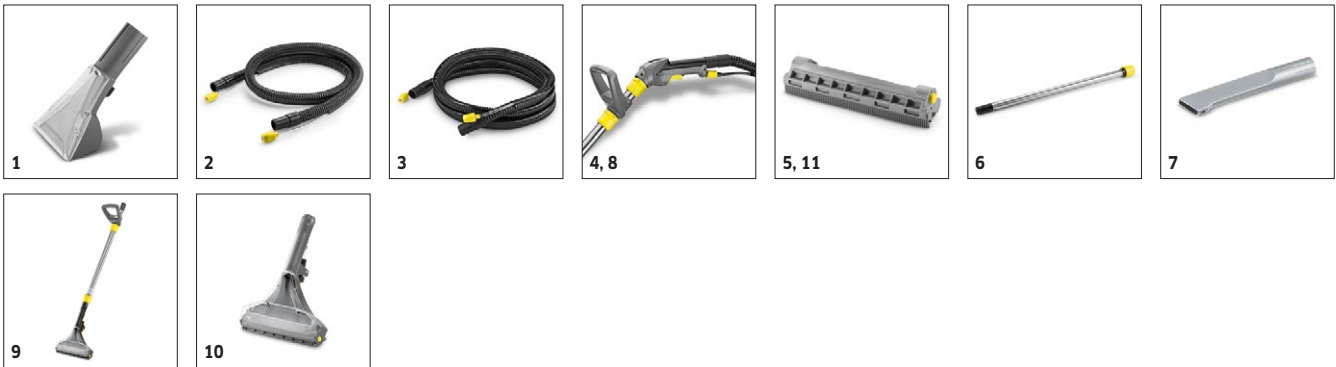

Equipment

Spray hose with integrated water feed	m	2.5
Integral accessory holder for manual nozzle		■
Power cord	m	7.5
Upholstery nozzle		■
Handle with trigger		■
Cable hook		■

■ Included in the scope of supply.

PUZZI 8/1 C CUL

1.100-228.0

KÄRCHER

		Order no.	Quantity	ID	Width	Length	Price	Description	
Upholstery tools									
Upholstery nozzle	1	4.130-001.0	1 piece(s)	ID 32	110 mm			Upholstery nozzle, 110 mm.	■
Spray/suction hoses									
Spray/suction hose, 2.5 m	2	6.394-826.0	1 piece(s)	ID 32		2.5 m		Standard spray/suction hose.	■
Spray/suction hose, 4 m	3	6.394-375.0	1 piece(s)	ID 32		4 m		Optional 4 m spray/suction hose.	□
Other									
Handle	4	4.130-000.0	1 piece(s)	ID 32				Enables quick change of floor, upholstery and crevice nozzles. With sight glass for checking the vacuumed dirty water. Adapters for spray and suction hose.	■
Defoamer dosage	5	4.006-907.0	1 piece(s)	ID 32				Container for defoamer solution.	□
Extension tube	6	4.025-004.0	1 piece(s)	ID 32	780 mm			Extension tube, individual.	□
Crevice nozzle	7	4.130-010.0	1 piece(s)	ID 32				Crevice nozzle for spray extraction cleaners.	□
D-handle	8	4.321-001.0	1 piece(s)					D-handle, individual, for extension tube 4.025-004.0. Adjustable without tools	□
Floor tools									
Flexible floor nozzle, 240 mm, complete	9	4.130-007.0	1 piece(s)	ID 32	240 mm			Kit consisting of floor nozzle (240 mm), suction pipe and D-handle. Transparent field of view for checking the vacuumed dirty water. Flexible squeegee.	□
Flexible floor nozzle, 240 mm, individual	10	4.130-008.0	1 piece(s)	ID 32	240 mm			Floor nozzle (240 mm), individual. Transparent field of view for checking the vacuumed dirty water. Flexible suction bar. Included in kit 4.130-007.0.	□
Hard surface adapters									
Hard floor rubber adapter, small 240 mm	11	4.762-014.0	1 piece(s)		240 mm			Hard surface adapter for floor nozzle, 240 mm.	□