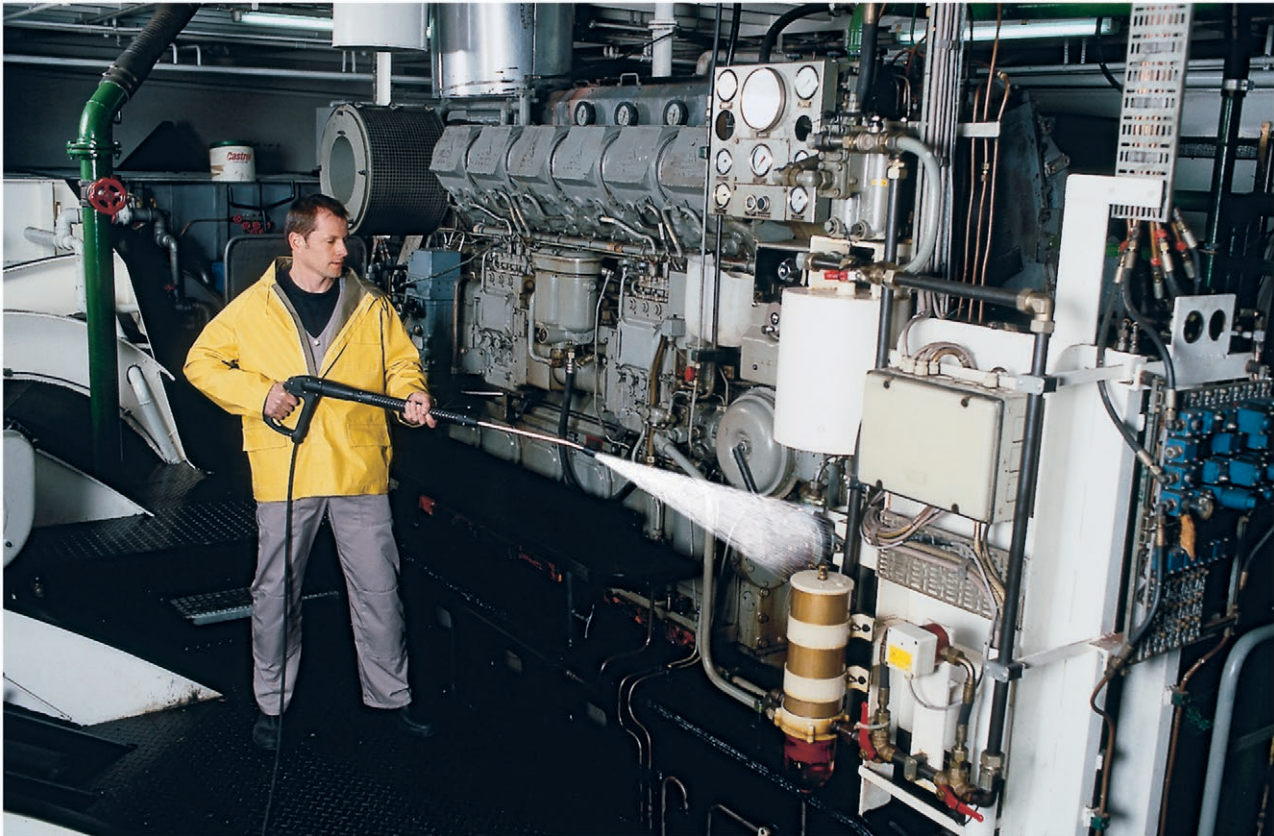

HDS 4.8/30 En ST NG 220V 1ph

Rugged LP heated cabinet pressure washer built for convenience and easy maintenance. The motor and pump are backed by generous 7-year warranties.

HDS 4.8/30 En ST NG 220V 1ph

Technical data

Order no.	1.109-742.0	
EAN code	886622008972	
Current type	Ph / V / Hz	3 / 230 / 60
Pressure	PSI	3000

HDS 4.8/30 EN ST NG 220V 1PH 1.109-742.0

		Order no.	ID	Max. working pressure	Length	Price	Description	
Standard with unions on both sides								
High-pressure hose, 10 m, ID 8, 315 bar, extension	1	6.391-342.0	ID 8	315 bar	10 m		To extend the operating radius with the high-pressure cleaner. Connection on both sides M22 x 1.5.	▲
Longlife 400 with unions on both sides								
High-pressure hose Longlife 400, 10 m, ID 8, extension	2	6.391-354.0	ID 8	400 bar	10 m		To extend the operating radius with the high-pressure cleaner. Connection on both sides M22 x 1.5.	▲
Longlife food design with screw connections at both ends								
High pressure hose food ID 8, 10 m	3	6.391-864.0	ID 8	400 bar	10 m		Longlife HP hose for use in the food industry. Außen-decke## animal-grease-resistant, non-colour-bleeding material. With rotary coupling, 2 x M 22 x 1,5	▲
High-pressure hose food industry 400 bar, 20 m, ID 8, including rotary coupling	4	6.391-887.0	ID 8	400 bar	20 m			▲

□ Available accessories. ▲ Extension hose.

HDS 4.8/30 EN ST NG 220V 1PH 1.109-742.0

		Order no.	Flow rate				Price	Description	
Easy Press high-pressure trigger gun with holding force reduction (Kärcher patent)									
Easy Press HP trigger gun with soft grip, M22 x 1.5	1	4.775-466.0						Easy press high-pressure trigger gun with integrated adapter for connecting to high-pressure hoses M 22 x 1.5.	<input type="checkbox"/>