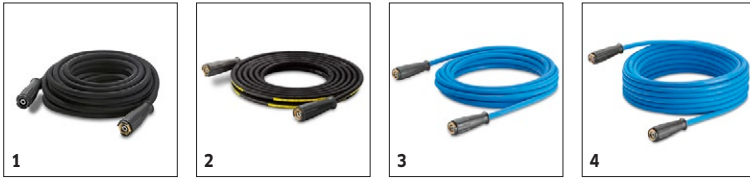

Technical data

Order no.	1.109-742.0	
EAN code	886622008972	
Current type	Ph / V / Hz	3 / 230 / 60
Pressure	PSI	3000

HDS 4.8/30 EN ST NG 220V 1PH 1.109-742.0

		Order no.	ID	Max. working pressure	Length	Price	Description	
Standard with unions on both sides								
High-pressure hose, 10 m, ID 8, 315 bar, extension	1	6.391-342.0	ID 8	315 bar	10 m		To extend the operating radius with the high-pressure cleaner. Connection on both sides M22 x 1.5.	▲
Longlife 400 with unions on both sides								
High-pressure hose Longlife 400, 10 m, ID 8, extension	2	6.391-354.0	ID 8	400 bar	10 m		To extend the operating radius with the high-pressure cleaner. Connection on both sides M22 x 1.5.	▲
Longlife food design with screw connections at both ends								
High pressure hose food ID 8, 10 m	3	6.391-864.0	ID 8	400 bar	10 m		Longlife HP hose for use in the food industry. Außen-decke## animal-grease-resistant, non-colour-bleeding material. With rotary coupling, 2 x M 22 x 1,5	▲
High-pressure hose food industry 400 bar, 20 m, ID 8, including rotary coupling	4	6.391-887.0	ID 8	400 bar	20 m			▲

□ Available accessories. ▲ Extension hose.

HDS 4.8/30 EN ST NG 220V 1PH 1.109-742.0

		Order no.	Flow rate				Price	Description	
Easy Press high-pressure trigger gun with holding force reduction (Kärcher patent)									
Easy Press HP trigger gun with soft grip, M22 x 1.5	1	4.775-466.0						Easy press high-pressure trigger gun with integrated adapter for connecting to high-pressure hoses M 22 x 1.5.	<input type="checkbox"/>

Available accessories. Extension hose.

HDS 4.8/30 EN ST NG 220V 1PH

1.109-742.0

		Order no.	Length				Price	Description
Automatic, self-winding hose reels for wall mounting								
Powder-coated swivel holder	1	2.639-931.0						Swivel holder for automatic hose reel wall mounting. For maximum action radius and flexibility of high-pressure hose. Rotatable 120°. Galvanised steel. <input type="checkbox"/>