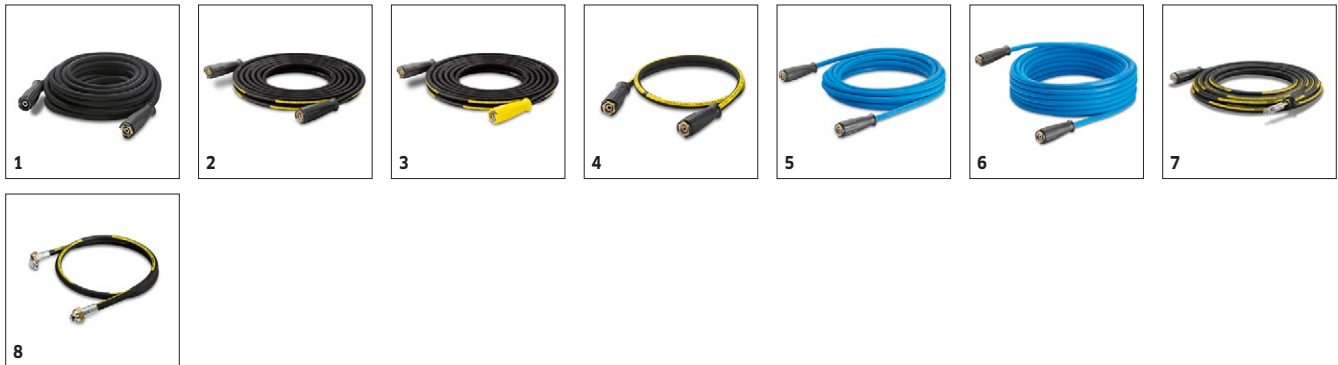

# HD 4.5/50 PB CAGE 1.575-201.0

**KÄRCHER**

	Order no.	ID	Max. working pressure	Length	Price	Description	
<b>Standard with unions on both sides</b>							
High-pressure hose, 10 m, ID 8, 315 bar, extension	1	6.391-342.0	ID 8	315 bar	10 m	To extend the operating radius with the high-pressure cleaner. Connection on both sides M22 x 1.5.	▲
<b>Longlife 400 with unions on both sides</b>							
High-pressure hose Longlife 400, 10 m, ID 8, extension	2	6.391-354.0	ID 8	400 bar	10 m	To extend the operating radius with the high-pressure cleaner. Connection on both sides M22 x 1.5.	▲
High-pressure hose Longlife 400, 15 m, ID 8, including rotary coupling	3	6.389-709.0	ID 8	400 bar	15 m	With rotary coupling, 2 x M 22 x 1.5	▲
High-pressure hose 1.5 m, ID 8, including connectors	4	6.390-178.0	ID 8	400 bar	1.5 m	1.5 m high-pressure hose (DN 8, M 22 x 1.5) with kink protection and connectors at both ends. For connecting to hose reels with appropriate connector (M 22 x 1.5).	□
<b>Longlife food design with screw connections at both ends</b>							
High pressure hose food ID 8, 10 m	5	6.391-864.0	ID 8	400 bar	10 m	Longlife HP hose for use in the food industry. Außen-decke## animal-grease-resistant, non-colour-bleeding material. With rotary coupling, 2 x M 22 x 1,5	▲
High-pressure hose food industry 400 bar, 20 m, ID 8, including rotary coupling	6	6.391-887.0	ID 8	400 bar	20 m		▲
<b>Longlife 400</b>							
High-pressure hose Longlife 400, 10 m, ID 8, AVS trigger gun connection	7	6.391-351.0	ID 8	400 bar	10 m	With patented AVS connection in the trigger gun (rotatable) and hand screw connection, M 22 x 1.5 with kink protection. With double steel reinforcement.	□
<b>Special hoses</b>							
High-pressure hose, 1.5 m, ID 8, incl. connection parts, curved outflow	8	6.388-886.0	ID 8	400 bar	1.5 m	Connection hose in longlife quality with 2x M22 x 1.5, with angled connection on one side.	□