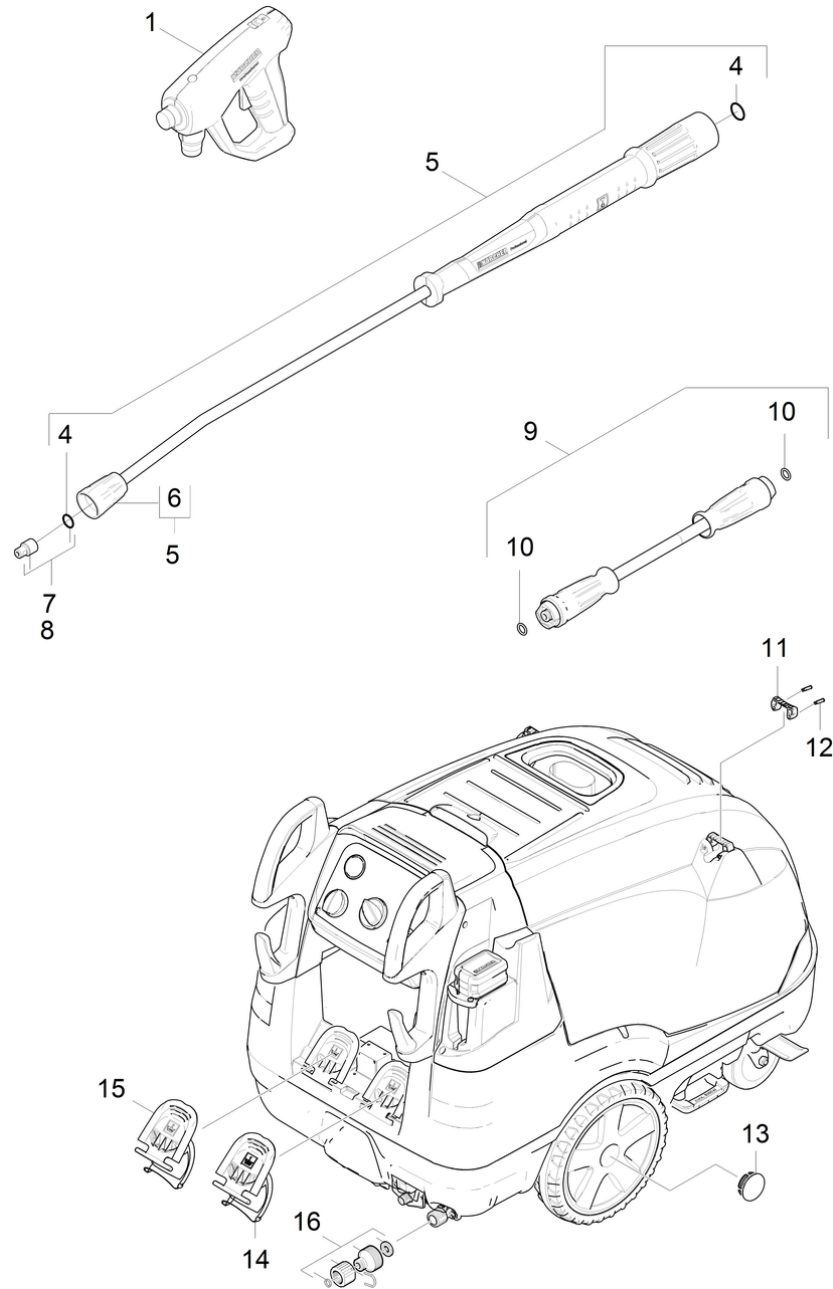

# 1030 Short spare parts list (1.071-911.3)

Professional \ High pressure cleaner hotwater \ Electric motor \ HDS 3.5/30-4 M Ea \ Short spare parts list

## 1030 Short spare parts list (1.071-911.3)

Professional \ High pressure cleaner hotwater \ Electric motor \ HDS 3.5/30-4 M Ea \ Short spare parts list

**KÄRCHER**

POS	Article no.	Description	Quantity	Unit
1	4.118-005.0	EASY!Force Advanced	1.000	ST
4	2.880-001.0	Spare part set seals TR	2.000	ST
5	4.112-000.0	Jet pipe TR 1050 mm	1.000	ST
6	4.112-011.0	Protection part TR only for replacement	1.000	ST
7	2.113-021.0	Power nozzle TR 25040	1.000	ST
8	2.114-001.0	Steam nozzle TR 40045	1.000	ST
9	6.110-029.0	Hose assembly TR rotatable DN8 40MPa 15m	1.000	ST
10	2.880-154.0	O-Ring kit	1.000	ST
11	5.424-162.0	Fixing jet pipe	1.000	ST
12	5.314-143.0	Pin fixing jet pipe	2.000	ST
13	2.889-086.0	Set wheel cap	2.000	ST
14	5.064-231.0	Cover chemistry 2	1.000	ST
15	5.064-221.0	Cover chemistry 1	1.000	ST
16	4.401-073.3	Screw connector part USA-GARTENSCHL./G 1	1.000	ST