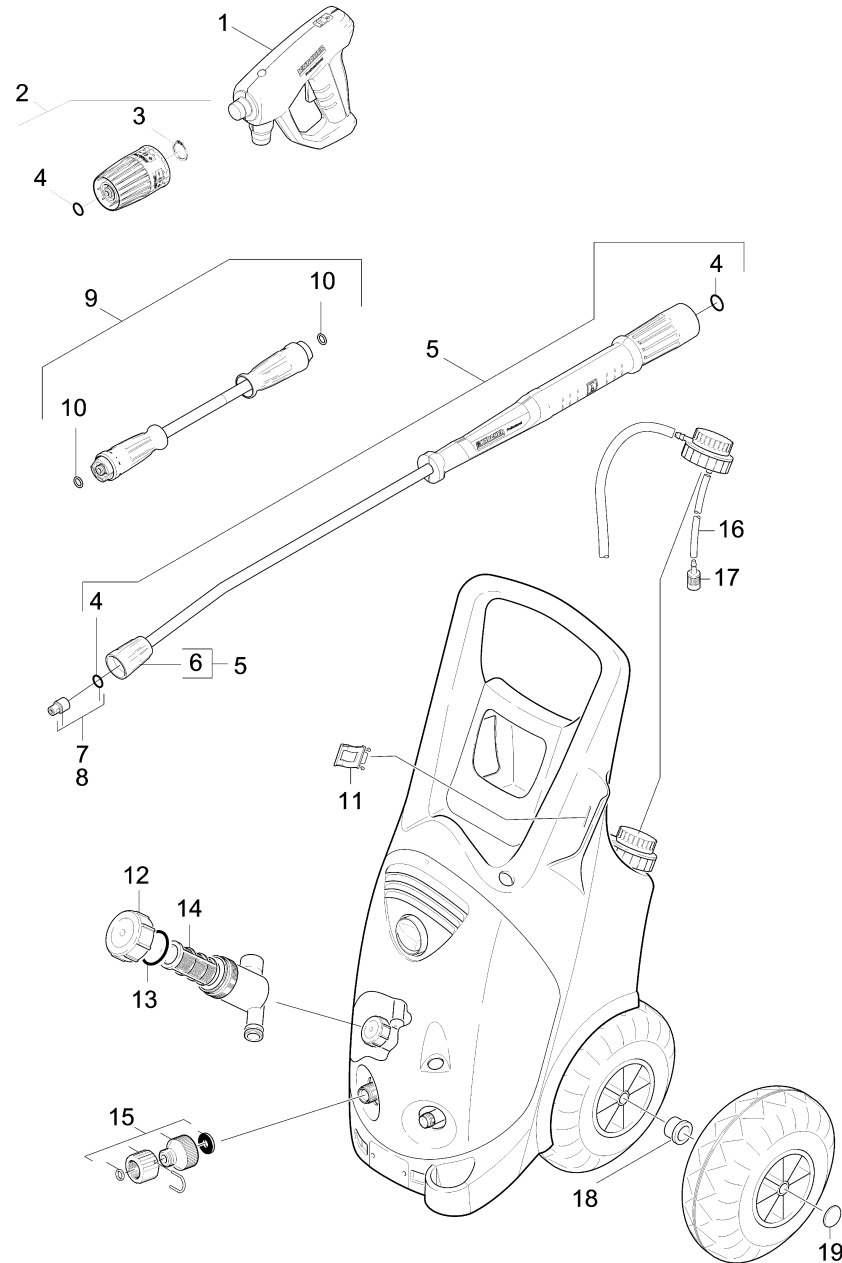

# 1020 Short spare parts list (1.286-908.3)

Professional \ High pressure cleaner cold water \ Electric motor \ HD 3.5/30-4S Ea \ Short spare parts list

## 1020 Short spare parts list (1.286-908.3)

Professional \ High pressure cleaner cold water \ Electric motor \ HD 3.5/30-4S Ea \ Short spare parts list

POS	Article no.	Description	Quantity	Unit	Foot note text
1	4.118-005.0	EASY!Force Advanced	1.000	ST	
2	4.118-008.0	Rotary controller TR 416L	1.000	ST	
3	7.343-069.0	Locking ring 25x1,2-1.4122 DIN 471	1.000	ST	
4	2.880-001.0	Spare part set seals TR	1.000	ST	
5	4.112-000.0	Jet pipe TR 1050 mm	1.000	ST	
6	4.112-011.0	Protection part TR only for replacement	1.000	ST	
7	2.113-022.0	Power nozzle TR 25045	1.000	ST	
8	2.113-020.0	Nozzle chemical TR 25250	1.000	ST	
9	6.110-030.0	Hose assembly TR rotatable DN8 31,5MPa 1	1.000	ST	
10	2.880-154.0	O-Ring kit	1.000	ST	
11	5.044-666.0	Holder jet pipe	1.000	ST	
12	5.064-453.0	Cover qusty grey	1.000	ST	
13	5.363-613.0	Seal	1.000	ST	
14	6.414-681.0	Filter cartridge	1.000	ST	
15	4.401-073.3	Screw connector part USA-GARTENSCHL./G 1	1.000	ST	
16	6.388-216.0	Hose DN 5	1.000	M	TO ORDER AS CUT GOODS
17	5.731-652.0	Filter with weight	1.000	ST	
18	5.110-378.0	Sleeve	1.000	ST	
19	6.343-137.0	Quick-fastener	1.000	ST	