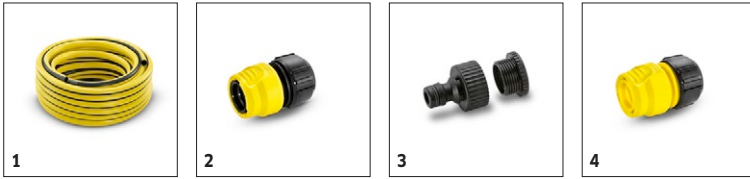

Nozzle

Small, convenient and easy to connect to the garden hose: the ideal nozzle for uncomplicated watering tasks.

1 Spraying pattern continuously definable from hard jet to cone jet

- Ideal for watering (cone jet) and cleaning (point jet).

2 Self-emptying

- Optimum protection against frost damage.

3 Small and compact

- Easy to use.

Nozzle

Technical data

Order no.		2.645-264.0
EAN code		4054278047393
Weight	kg	0.05
Weight incl. packaging	kg	0.07
Dimensions (L × W × H)	mm	131 × 36 × 36

Equipment

Number of spray patterns		2
Self-draining function		■
Cone jet		■
Spray mist		-
Horizontal flat jet		-
Aerator jet		-
Point jet		■
Sprinkler		-
Vertical flat jet		-

NOZZLE

2.645-264.0

		Order no.					Price	Description	
Hoses									
PrimoFlex® hose 1/2" - 20 m	1	2.645-138.0						The robust PrimoFlex® (1/2") garden hose is a 20m long, temperature-resistant (from -20 to 65°C) and physiologically safe water hose with pressure-proof coating. Bursting pressure: 24 bar.	<input type="checkbox"/>
Hose connection systems									
Universal Hose Connector with Aqua Stop	2	2.645-192.0						Universal hose connector with Aqua Stop in ergonomic design for comfortable handling.	<input type="checkbox"/>
G3/4 tap adaptor with G1/2 reducer	3	2.645-006.0							<input type="checkbox"/>
Universal Hose Connector	4	2.645-191.0						Universal hose connector in ergonomic design for comfortable handling.	<input type="checkbox"/>