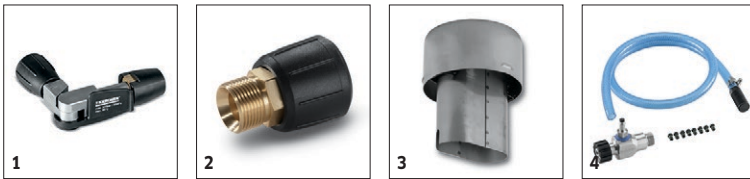

Order no.					RRP	Description	
Coupling parts									
	1	6.987-705.0							☐
Rotary coupling									
	2	4.401-091.0							☐
Flue pipe									
	3	4.656-079.0							☐
Cleaning agent injector									
	4	6.645-763.0							☐
	5	6.500-000.0							☐

☒ Included in delivery.
☐ Available accessories.
☒ Extension hose.