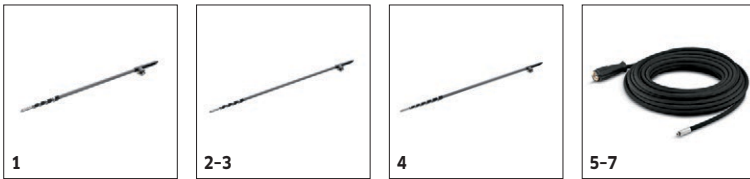

Order no.	Water Volume	Water feed temperature	Length	Length	RRP	Description	
Solar cleaning - telescopic lances									
iSolar TL 7 H (without hose)	1	4.107-054.0		60 °C					☐
Telescopic rod complete 10m	2	4.107-053.0		60 °C					☐
Telescopic rod complete 10m CFK	3	4.107-055.0		60 °C					☐
Telescopic rod complete 14m	4	4.107-052.0		60 °C					☐
Hose solar	5	6.392-978.0		155 °C					☐
	6	6.392-977.0		155 °C					☐
	7	6.392-976.0		155 °C					☐

☒ Included in delivery.
☐ Available accessories.
☒ Extension hose.