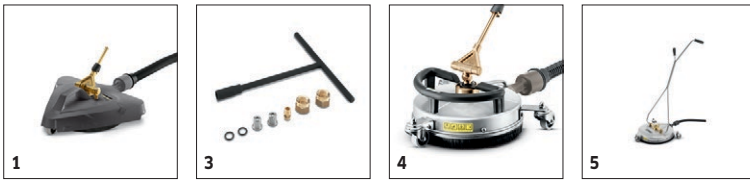

■ Included in delivery. □ Available accessories. ▲ Extension hose.

		Order no.		Length		RRP	Description	
Rotating spray lances								
1050 mm lance, rotatable, ergonomic	1	4.760-660.0	300 bar	1050 mm				■
Rotatable lance, 600 mm, ergonomic	2	4.760-664.0	300 bar	600 mm				□
Lance 850 mm, rotatable, ergonomic	3	4.760-663.0	300 bar	840 mm				□
Lance 1550 mm, rotatable, ergonomic	4	4.760-661.0	300 bar	1550 mm				□
Lance 2050 mm, rotatable, ergonomic	5	4.760-662.0	300 bar	2050 mm				□
Spray lances								
Anti-vibration lance	6	6.415-951.0	250 bar	950 mm				□
Spray lance								
Lance 250 mm, non-rotatable	7	4.760-667.0		250 mm				□
Double lance								
Double lance 960 mm	8	6.394-665.0	310 bar	960 mm				□
Flexible spray lance								
Flexible lance 1050 mm	9	6.394-654.0	210 bar	1050 mm				□
Telescopic spray lance								
Telescopic jet pipe	10	6.394-690.0	225 bar					□
Strap for telescopic spray pipe	11	6.373-987.0						□
Gutter cleaner								
Gutter cleaning lance	12	2.642-305.0						□
Weed control								
WR 50	13	2.643-758.0						□
WR 20	14	2.643-760.0						□

■ Included in delivery. □ Available accessories. ▲ Extension hose.

1

2

		Order no.					RRP	Description	
Y distributor									
Y distributor	1	4.405-048.0							<input type="checkbox"/>
Accumulator kits									
Add-on accumulator for HDS M/S	2	2.641-803.0							<input type="checkbox"/>

■ Included in delivery. □ Available accessories. ▲ Extension hose.

		Order no.	Water Volume	Nozzle size	Diame-ter	RRP	Description	
Hard surface cleaner FRV 30								
FRV 30	1	2.642-999.0						<input type="checkbox"/>
Add-on kit rubber lip	2	2.642-910.0						<input type="checkbox"/>
Machine-specific nozzle kits for FRV								
Nozzle pack 080	3	2.642-982.0		80				<input type="checkbox"/>
FRV 30 Me surface cleaner								
FRV 30 ME	4	2.642-911.0						<input type="checkbox"/>
Flächenreiniger FR 50 Me								
FRV 50 ME	5	2.643-598.0						<input type="checkbox"/>