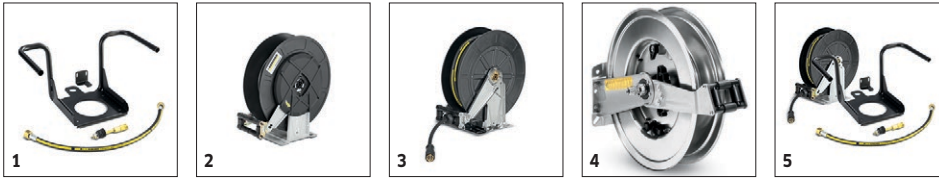

Order no.	Length				RRP	Description	
Automatic, self-winding hose reels									
ABS holder, automatic hose drum HDS M/S	1	2.643-040.0							☐
Add-on kit hose reel plastics	2	6.392-975.0	20 m						☐
Add-on kit hose reel	3	6.392-965.0	20 m						☐
ABS hose reel stainless steel	4	2.641-866.0	20 m						☐
ABS automatic hose drum HDS M/S	5	2.642-957.0	20 m						☐

■ Included in delivery. □ Available accessories. ▲ Extension hose.