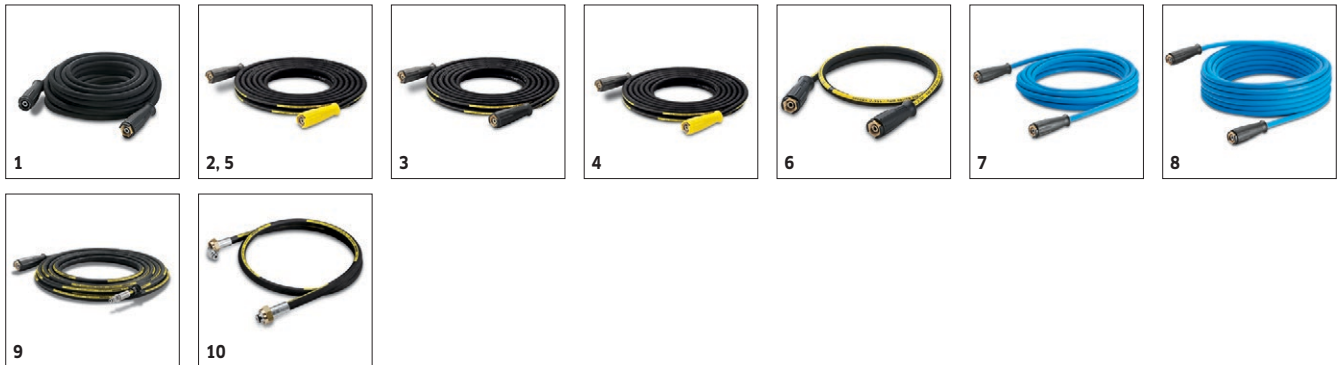

## HDS 3.9/20 Ea

Kärcher Liberty hand truck designs provide the power of hot water cleaning and the convenience of mobility thanks to large pneumatic tires.

### Equipment

Anti-twist system (AVS)	-
Pressure switch control	-
Switch-CHEM-System	-

		Order no.	ID		Length	RRP	Description	
<b>Standard with unions on both sides</b>								
High-pressure hose packaged	1	6.391-342.0	ID 8	315 bar	10 m			▲
High-pressure hose, 30 m DN 8, including rotary coupling	2	6.390-293.0	ID 8	315 bar	30 m			▲
<b>Longlife 400 with unions on both sides</b>								
High-pressure hose packaged	3	6.391-354.0	ID 8	400 bar	10 m			▲
High-pressure hose Longlife 400, 15 m, DN 8, including rotary coupling	4	6.389-709.0	ID 8	400 bar	15 m			▲
High-pressure hose Longlife 400, 30 m DN 8, including rotary coupling	5	6.390-294.0	ID 8	400 bar	30 m			▲
High-pressure hose 1.5 m, DN 8, including connectors	6	6.390-178.0	ID 8	400 bar	1,5 m			□
<b>Longlife food design with screw connections at both ends</b>								
High pressure hose food DN 8 / 10 m	7	6.391-864.0	ID 8	400 bar	10 m			▲
High-pressure hose food industry 400 bar, 20 m, DN 8, including rotary coupling	8	6.391-887.0	ID 8	400 bar	20 m			▲
<b>Longlife 400</b>								
High-pressure hose packaged	9	6.391-351.0	ID 8	400 bar	10 m			□
<b>Special hoses</b>								
High-pressure hose 1.5 m, DN 8, including connectors, outlet bend	10	6.388-886.0	ID 8	400 bar	1,5 m			□

Included in delivery.
  Available accessories.
  Extension hose.

2

3

		Order no.	Length				RRP	Description	
<b>Hose reels</b>									
HOSE REEL KIT,100' E-ZEE (HOSE NOT INCL)	1	9.801-023.0							<input type="checkbox"/>
<b>Automatic, self-winding hose reels</b>									
Add-on kit hose reel plastics	2	6.392-975.0	20 m						<input type="checkbox"/>
Add-on kit hose reel	3	6.392-965.0	20 m						<input type="checkbox"/>