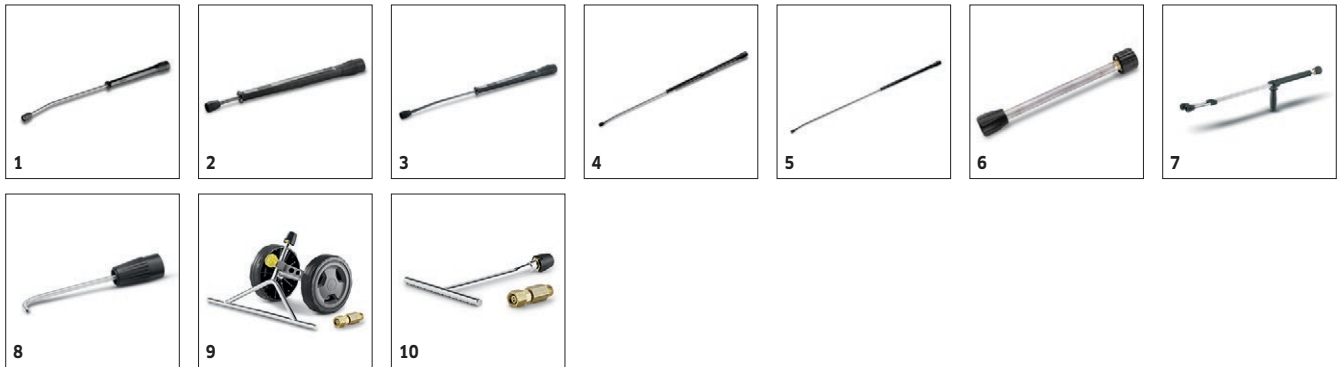

Order no.		Length		RRP	Description	
Rotating spray lances								
1050 mm lance, rotatable, ergonomic	1	4.760-660.0	300 bar	1050 mm				■
Rotatable lance, 600 mm, ergonomic	2	4.760-664.0	300 bar	600 mm				□
Lance 850 mm, rotatable, ergonomic	3	4.760-663.0	300 bar	840 mm				□
Lance 1550 mm, rotatable, ergonomic	4	4.760-661.0	300 bar	1550 mm				□
Lance 2050 mm, rotatable, ergonomic	5	4.760-662.0	300 bar	2050 mm				□
Spray lance								
Lance 250 mm, non-rotatable	6	4.760-667.0		250 mm				□
Double lance								
Double lance 960 mm	7	6.394-665.0	310 bar	960 mm				□
Gutter cleaner								
Gutter cleaning lance	8	2.642-305.0						□
Weed control								
WR 50	9	2.643-758.0						□
WR 20	10	2.643-760.0						□

■ Included in delivery. □ Available accessories. ▲ Extension hose.