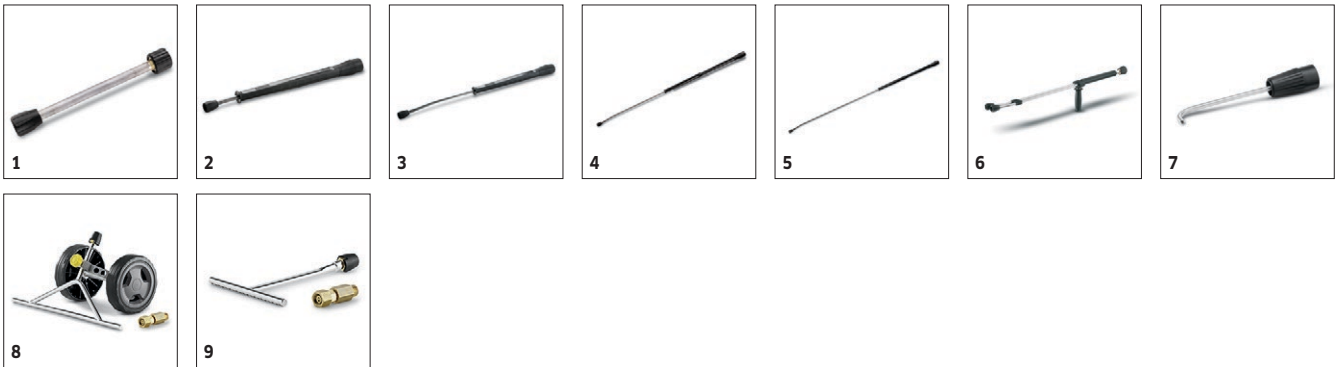

Order no.		Length		RRP	Description	
Spray lance								
Lance 250 mm, non-rotatable	1	4.760-667.0		250 mm				☐
Rotating spray lances								
Rotatable lance, 600 mm, ergonomic	2	4.760-664.0	300 bar	600 mm				☐
Lance 850 mm, rotatable, ergonomic	3	4.760-663.0	300 bar	840 mm				☐
Lance 1550 mm, rotatable, ergonomic	4	4.760-661.0	300 bar	1550 mm				☐
Lance 2050 mm, rotatable, ergonomic	5	4.760-662.0	300 bar	2050 mm				☐
Double lance								
Double lance 960 mm	6	6.394-665.0	310 bar	960 mm				☐
Gutter cleaner								
Gutter cleaning lance	7	2.642-305.0						☐
Weed control								
WR 50	8	2.643-758.0						☐
WR 20	9	2.643-760.0						☐

☐ Available accessories.   ▲ Extension hose.