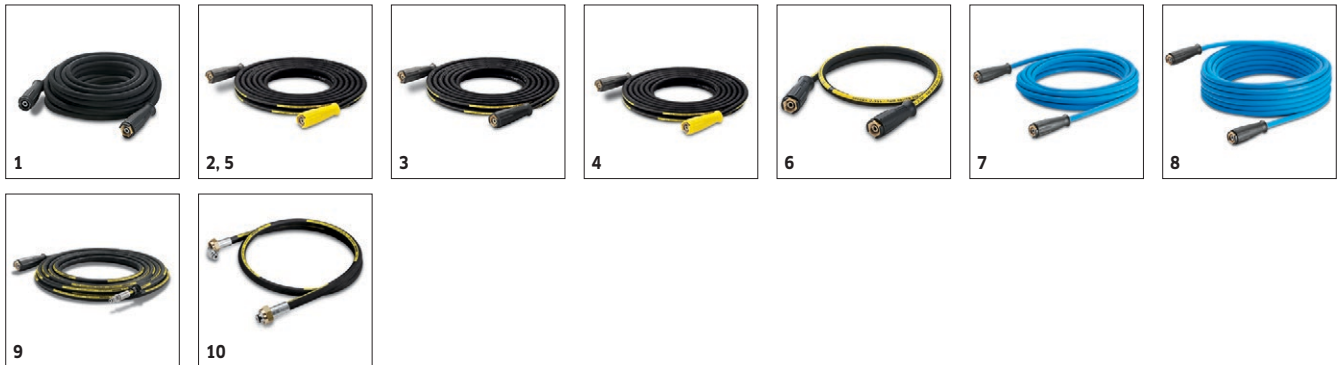

HDS 3.5/30 Ea

Kärcher Liberty hand truck designs provide the power of hot water cleaning and the convenience of mobility thanks to large pneumatic tires.

HDS 3.5/30 Ea

Technical data

Water Volume	GPM	3,5
Operating pressure	PSI	3000
Connected load	A	36
Power rating	hp	7,5
Weight	lbs	690
Dimensions (L x W x H)	in	49 x 40 x 50
Power supply	Ph / V / Hz	1 / 230 / 60

Equipment

Anti-twist system (AVS)	-
Pressure switch control	-
Switch-CHEM-System	-

		Order no.	ID		Length	RRP	Description	
Standard with unions on both sides								
High-pressure hose packaged	1	6.391-342.0	ID 8	315 bar	10 m			▲
High-pressure hose, 30 m DN 8, including rotary coupling	2	6.390-293.0	ID 8	315 bar	30 m			▲
Longlife 400 with unions on both sides								
High-pressure hose packaged	3	6.391-354.0	ID 8	400 bar	10 m			▲
High-pressure hose Longlife 400, 15 m, DN 8, including rotary coupling	4	6.389-709.0	ID 8	400 bar	15 m			▲
High-pressure hose Longlife 400, 30 m DN 8, including rotary coupling	5	6.390-294.0	ID 8	400 bar	30 m			▲
High-pressure hose 1.5 m, DN 8, including connectors	6	6.390-178.0	ID 8	400 bar	1,5 m			□
Longlife food design with screw connections at both ends								
High pressure hose food DN 8 / 10 m	7	6.391-864.0	ID 8	400 bar	10 m			▲
High-pressure hose food industry 400 bar, 20 m, DN 8, including rotary coupling	8	6.391-887.0	ID 8	400 bar	20 m			▲
Longlife 400								
High-pressure hose packaged	9	6.391-351.0	ID 8	400 bar	10 m			□
Special hoses								
High-pressure hose 1.5 m, DN 8, including connectors, outlet bend	10	6.388-886.0	ID 8	400 bar	1,5 m			□