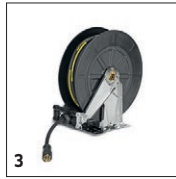

Available accessories. Extension hose.

		Order no.				RRP	Description	
Coupling parts								
	1	6.987-705.0						<input type="checkbox"/>
Rotary coupling								
Rotary coupling	2	4.401-091.0						<input type="checkbox"/>

Available accessories. ▲ Extension hose.

		Order no.	Water Volume				RRP	Description	
Cup foam lance									
Cup foam lance	1	6.394-668.0	1200 l/h						<input type="checkbox"/>

Available accessories. ▲ Extension hose.