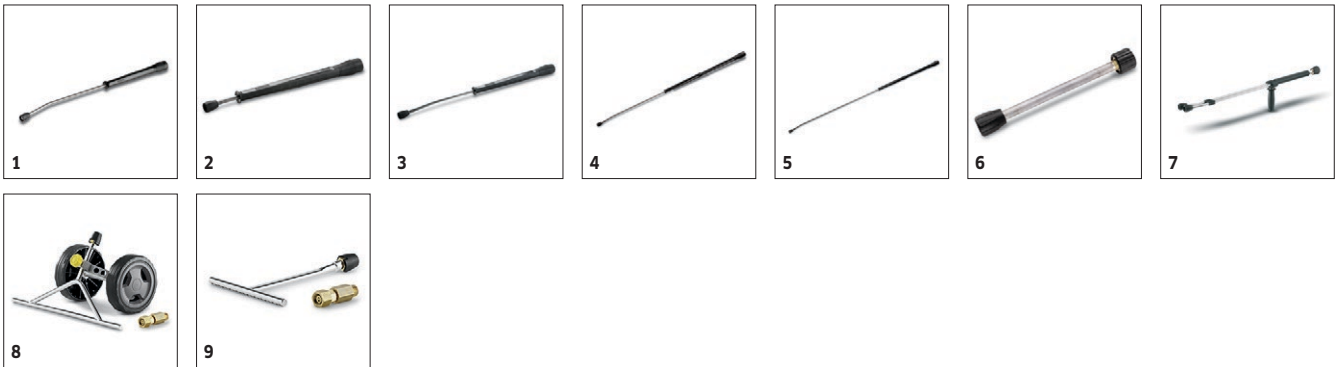

HDS 3.5/30 Eb

Kärcher Liberty hot water pressure hand truck design provides you with the power of hot water cleaning and the convenience of mobility thanks to the large pneumatic tires.

HDS 3.5/30 Eb

Technical data

	Order no.	ID		Length	RRP	Description	
Standard with unions on both sides							
High-pressure hose packaged	1	6.391-342.0	ID 8	315 bar	10 m		▲
Longlife 400 with unions on both sides							
High-pressure hose packaged	2	6.391-354.0	ID 8	400 bar	10 m		▲
High-pressure hose Longlife 400, 15 m, DN 8, including rotary coupling	3	6.389-709.0	ID 8	400 bar	15 m		▲
High-pressure hose 1.5 m, DN 8, including connectors	4	6.390-178.0	ID 8	400 bar	1,5 m		□
Longlife food design with screw connections at both ends							
High pressure hose food DN 8 / 10 m	5	6.391-864.0	ID 8	400 bar	10 m		▲
High-pressure hose food industry 400 bar, 20 m, DN 8, including rotary coupling	6	6.391-887.0	ID 8	400 bar	20 m		▲
Longlife 400							
High-pressure hose packaged	7	6.391-351.0	ID 8	400 bar	10 m		□
Special hoses							
High-pressure hose 1.5 m, DN 8, including connectors, outlet bend	8	6.388-886.0	ID 8	400 bar	1,5 m		□

■ Included in delivery. □ Available accessories. ▲ Extension hose.

		Order no.		Length		RRP	Description	
Rotating spray lances								
1050 mm lance, rotatable, ergonomic	1	4.760-660.0	300 bar	1050 mm				■
Rotatable lance, 600 mm, ergonomic	2	4.760-664.0	300 bar	600 mm				□
Lance 850 mm, rotatable, ergonomic	3	4.760-663.0	300 bar	840 mm				□
Lance 1550 mm, rotatable, ergonomic	4	4.760-661.0	300 bar	1550 mm				□
Lance 2050 mm, rotatable, ergonomic	5	4.760-662.0	300 bar	2050 mm				□
Spray lance								
Lance 250 mm, non-rotatable	6	4.760-667.0		250 mm				□
Double lance								
Double lance 960 mm	7	6.394-665.0	310 bar	960 mm				□
Weed control								
WR 50	8	2.643-758.0						□
WR 20	9	2.643-760.0						□