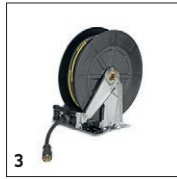

Included in delivery.
 Available accessories.
 Extension hose.

		Order no.				RRP	Description	
Coupling parts								
	1	6.987-705.0						<input type="checkbox"/>
Rotary coupling								
Rotary coupling	2	4.401-091.0						<input type="checkbox"/>

■ Included in delivery. □ Available accessories. ▲ Extension hose.

2

3

		Order no.	Length				RRP	Description	
Hose reels									
HOSE REEL KIT,100' E-ZEE (HOSE NOT INCL)	1	9.801-023.0							<input type="checkbox"/>
Automatic, self-winding hose reels									
Add-on kit hose reel plastics	2	6.392-975.0	20 m						<input type="checkbox"/>
Add-on kit hose reel	3	6.392-965.0	20 m						<input type="checkbox"/>