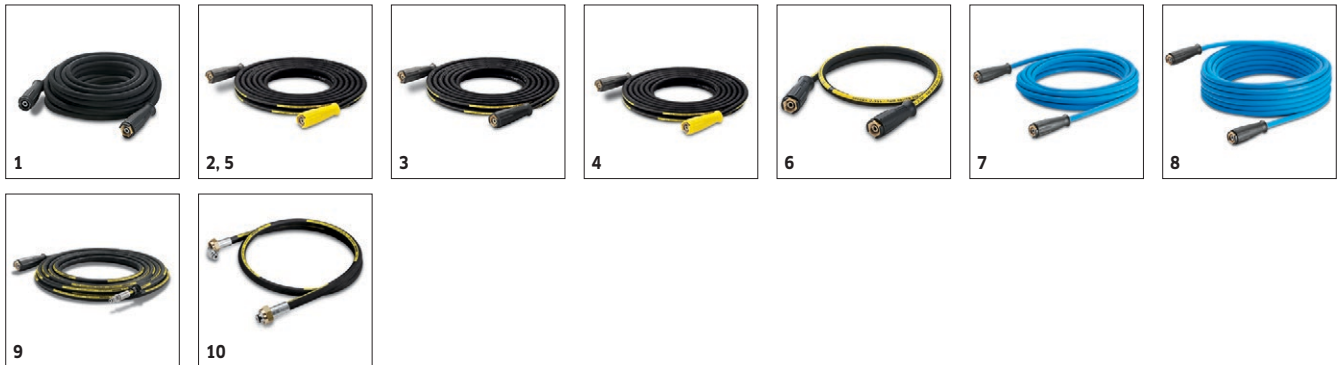

HDS 3.5/20 Ea Cage

Karcher Liberty hot water pressure washer roll cage models allow for rugged mobility where commercial cleaning power is required.

HDS 3.5/20 Ea Cage

Technical data

Water Volume	GPM	3,5
Operating pressure	PSI	2000
Connected load	A	22
Power rating	hp	5
Weight	lbs	500
Dimensions (L x W x H)	in	39 x 27 x 44
Power supply	Ph / V / Hz	1 / 230 / 60

Equipment

Anti-twist system (AVS)	-
Pressure switch control	-
Switch-CHEM-System	-

		Order no.	ID		Length	RRP	Description	
Standard with unions on both sides								
High-pressure hose packaged	1	6.391-342.0	ID 8	315 bar	10 m			▲
High-pressure hose, 30 m DN 8, including rotary coupling	2	6.390-293.0	ID 8	315 bar	30 m			▲
Longlife 400 with unions on both sides								
High-pressure hose packaged	3	6.391-354.0	ID 8	400 bar	10 m			▲
High-pressure hose Longlife 400, 15 m, DN 8, including rotary coupling	4	6.389-709.0	ID 8	400 bar	15 m			▲
High-pressure hose Longlife 400, 30 m DN 8, including rotary coupling	5	6.390-294.0	ID 8	400 bar	30 m			▲
High-pressure hose 1.5 m, DN 8, including connectors	6	6.390-178.0	ID 8	400 bar	1,5 m			□
Longlife food design with screw connections at both ends								
High pressure hose food DN 8 / 10 m	7	6.391-864.0	ID 8	400 bar	10 m			▲
High-pressure hose food industry 400 bar, 20 m, DN 8, including rotary coupling	8	6.391-887.0	ID 8	400 bar	20 m			▲
Longlife 400								
High-pressure hose packaged	9	6.391-351.0	ID 8	400 bar	10 m			□
Special hoses								
High-pressure hose 1.5 m, DN 8, including connectors, outlet bend	10	6.388-886.0	ID 8	400 bar	1,5 m			□

■ Included in delivery. □ Available accessories. ▲ Extension hose.

		Order no.	Water Volume				RRP	Description	
Trigger guns									
High end high-pressure trigger gun	1	4.775-823.0							<input type="checkbox"/>
Quick connect									
Quick coupling	2	6.401-458.0							<input type="checkbox"/>
Plug nipple	3	6.401-459.0							<input type="checkbox"/>