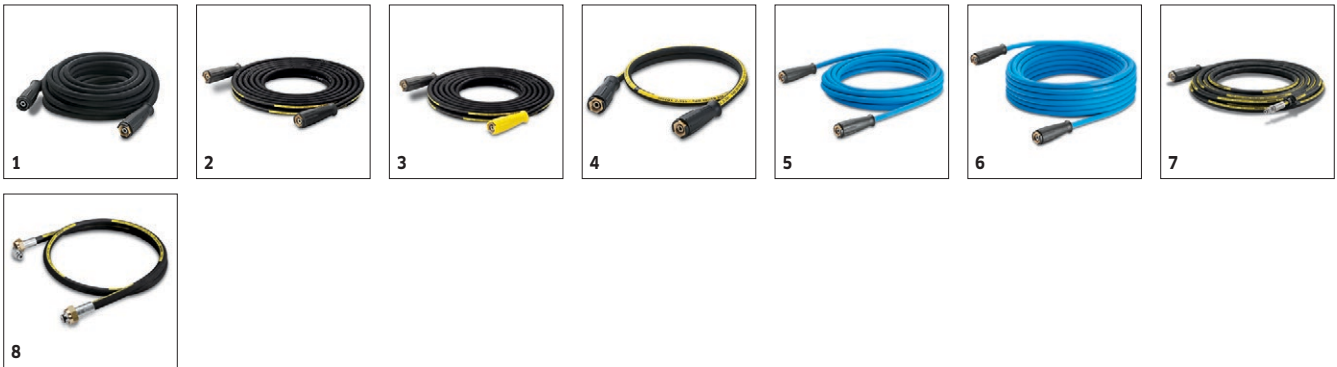

HDS 5.0/32 Pe Cage

This skid-mounted hot water pressure washer is designed with Kärcher's unique 12V down-draft burner system. The highly compact burner is more than 92% efficient, resulting in better heat transfer using much less fuel.

HDS 5.0/32 Pe Cage

Technical data

Water Volume	GPM	5
Operating pressure	PSI	3200
Weight	lbs	762
Dimensions (L x W x H)	in	51 x 33 x 43

Equipment

Anti-twist system (AVS)	-
Electric starter	■
Servo Control	-
Sturdy tubular steel frame for handling with crane	■

■ Included in delivery.

		Order no.	ID		Length	RRP	Description	
Standard with unions on both sides								
High-pressure hose packaged	1	6.391-342.0	ID 8	315 bar	10 m			▲
Longlife 400 with unions on both sides								
High-pressure hose packaged	2	6.391-354.0	ID 8	400 bar	10 m			▲
High-pressure hose Longlife 400, 15 m, DN 8, including rotary coupling	3	6.389-709.0	ID 8	400 bar	15 m			▲
High-pressure hose 1.5 m, DN 8, including connectors	4	6.390-178.0	ID 8	400 bar	1,5 m			□
Longlife food design with screw connections at both ends								
High pressure hose food DN 8 / 10 m	5	6.391-864.0	ID 8	400 bar	10 m			▲
High-pressure hose food industry 400 bar, 20 m, DN 8, including rotary coupling	6	6.391-887.0	ID 8	400 bar	20 m			▲
Longlife 400								
High-pressure hose packaged	7	6.391-351.0	ID 8	400 bar	10 m			□
Special hoses								
High-pressure hose 1.5 m, DN 8, including connectors, outlet bend	8	6.388-886.0	ID 8	400 bar	1,5 m			□

□ Available accessories. ▲ Extension hose.

		Order no.	Water Volume				RRP	Description	
Trigger guns									
High end high-pressure trigger gun	1	4.775-823.0							<input type="checkbox"/>
Quick connect									
Quick coupling	2	6.401-458.0							<input type="checkbox"/>
Plug nipple	3	6.401-459.0							<input type="checkbox"/>