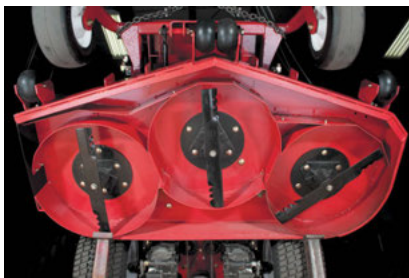

Choose Performance That Lasts

The Bush Hog® brand means superior performance now and for years to come. It was born more than 60 years ago with the famous Bush Hog® rotary cutters. From the very beginning, Bush Hog® TOUGH features were built into these machines. Many Bush Hog® mowers built 30 years ago are still on the job.

Available Accessories**

GRASS MULCHING KIT

Under-deck, bolt-on baffles capture grass clippings so specially designed mulching blades can shred them into a fine, lawn-feeding mulch.