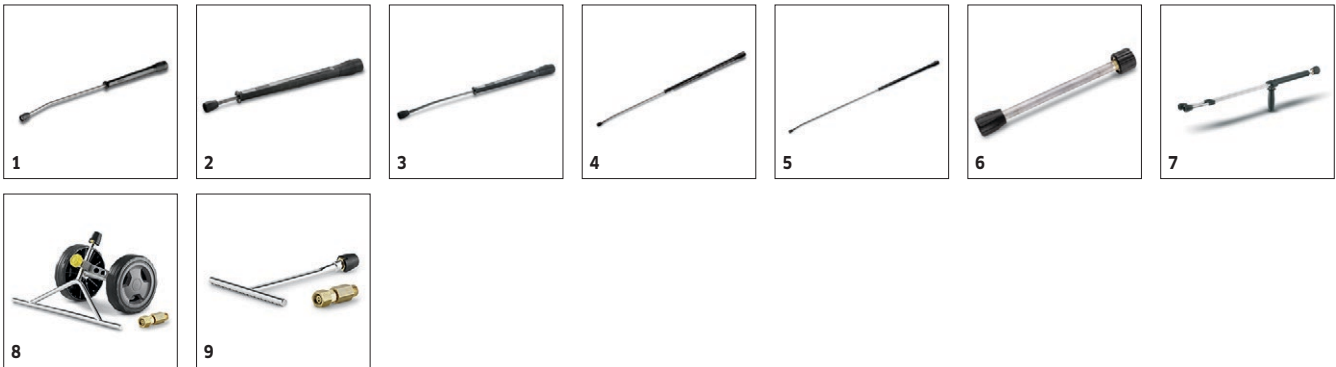

### Equipment

Anti-twist system (AVS)	-
Pressure switch control	-
Switch-CHEM-System	-

		Order no.	ID		Length	RRP	Description	
<b>Standard with unions on both sides</b>								
High-pressure hose packaged	1	6.391-342.0	ID 8	315 bar	10 m			▲
<b>Longlife 400 with unions on both sides</b>								
High-pressure hose packaged	2	6.391-354.0	ID 8	400 bar	10 m			▲
High-pressure hose Longlife 400, 15 m, DN 8, including rotary coupling	3	6.389-709.0	ID 8	400 bar	15 m			▲
High-pressure hose 1.5 m, DN 8, including connectors	4	6.390-178.0	ID 8	400 bar	1,5 m			□
<b>Longlife food design with screw connections at both ends</b>								
High pressure hose food DN 8 / 10 m	5	6.391-864.0	ID 8	400 bar	10 m			▲
High-pressure hose food industry 400 bar, 20 m, DN 8, including rotary coupling	6	6.391-887.0	ID 8	400 bar	20 m			▲
<b>Longlife 400</b>								
High-pressure hose packaged	7	6.391-351.0	ID 8	400 bar	10 m			□
<b>Special hoses</b>								
High-pressure hose 1.5 m, DN 8, including connectors, outlet bend	8	6.388-886.0	ID 8	400 bar	1,5 m			□

■ Included in delivery. □ Available accessories. ▲ Extension hose.

		Order no.		Length		RRP	Description	
<b>Rotating spray lances</b>								
1050 mm lance, rotatable, ergonomic	1	4.760-660.0	300 bar	1050 mm				■
Rotatable lance, 600 mm, ergonomic	2	4.760-664.0	300 bar	600 mm				□
Lance 850 mm, rotatable, ergonomic	3	4.760-663.0	300 bar	840 mm				□
Lance 1550 mm, rotatable, ergonomic	4	4.760-661.0	300 bar	1550 mm				□
Lance 2050 mm, rotatable, ergonomic	5	4.760-662.0	300 bar	2050 mm				□
<b>Spray lance</b>								
Lance 250 mm, non-rotatable	6	4.760-667.0		250 mm				□
<b>Double lance</b>								
Double lance 960 mm	7	6.394-665.0	310 bar	960 mm				□
<b>Weed control</b>								
WR 50	8	2.643-758.0						□
WR 20	9	2.643-760.0						□