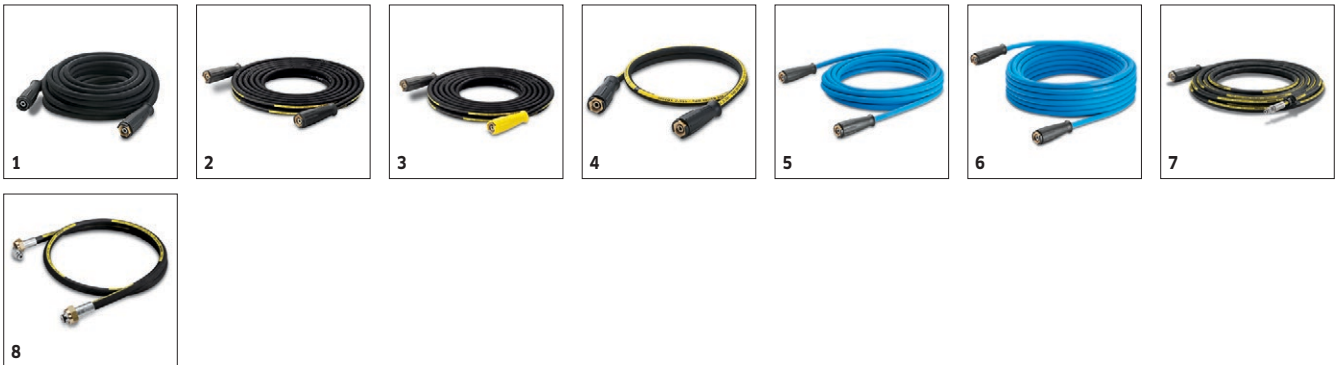

## HDS 3.5/30 Ec

Kärcher Liberty hand truck designs provides you with the power of hot water cleaning and the convenience of mobility thanks to the large pneumatic tires.

## HDS 3.5/30 Ec

### Equipment

Anti-twist system (AVS)	-
Pressure switch control	-
Switch-CHEM-System	-

		Order no.	ID		Length	RRP	Description	
<b>Standard with unions on both sides</b>								
High-pressure hose packaged	1	6.391-342.0	ID 8	315 bar	10 m			▲
<b>Longlife 400 with unions on both sides</b>								
High-pressure hose packaged	2	6.391-354.0	ID 8	400 bar	10 m			▲
High-pressure hose Longlife 400, 15 m, DN 8, including rotary coupling	3	6.389-709.0	ID 8	400 bar	15 m			▲
High-pressure hose 1.5 m, DN 8, including connectors	4	6.390-178.0	ID 8	400 bar	1,5 m			□
<b>Longlife food design with screw connections at both ends</b>								
High pressure hose food DN 8 / 10 m	5	6.391-864.0	ID 8	400 bar	10 m			▲
High-pressure hose food industry 400 bar, 20 m, DN 8, including rotary coupling	6	6.391-887.0	ID 8	400 bar	20 m			▲
<b>Longlife 400</b>								
High-pressure hose packaged	7	6.391-351.0	ID 8	400 bar	10 m			□
<b>Special hoses</b>								
High-pressure hose 1.5 m, DN 8, including connectors, outlet bend	8	6.388-886.0	ID 8	400 bar	1,5 m			□

■ Included in delivery. □ Available accessories. ▲ Extension hose.

		Order no.		Length		RRP	Description	
<b>Rotating spray lances</b>								
1050 mm lance, rotatable, ergonomic	1	4.760-660.0	300 bar	1050 mm				■
Rotatable lance, 600 mm, ergonomic	2	4.760-664.0	300 bar	600 mm				□
Lance 850 mm, rotatable, ergonomic	3	4.760-663.0	300 bar	840 mm				□
Lance 1550 mm, rotatable, ergonomic	4	4.760-661.0	300 bar	1550 mm				□
Lance 2050 mm, rotatable, ergonomic	5	4.760-662.0	300 bar	2050 mm				□
<b>Spray lance</b>								
Lance 250 mm, non-rotatable	6	4.760-667.0		250 mm				□
<b>Double lance</b>								
Double lance 960 mm	7	6.394-665.0	310 bar	960 mm				□
<b>Weed control</b>								
WR 50	8	2.643-758.0						□
WR 20	9	2.643-760.0						□