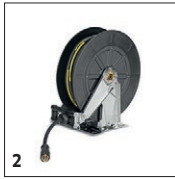

## Heater 4.2/30

### Technical data

Water Volume	GPM	4,2
Operating pressure	PSI	3000
Weight	lbs	300
Dimensions (L x W x H)	in / cm	24 x 36 x 32
Power supply	Ph / V	3 / 460

1

2

		Order no.	Length				RRP	Description	
<b>Automatic, self-winding hose reels</b>									
Add-on kit hose reel plastics	1	6.392-975.0	20 m						<input type="checkbox"/>
Add-on kit hose reel	2	6.392-965.0	20 m						<input type="checkbox"/>