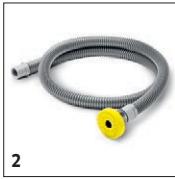

2

3

		Order no.	Length	Colour	Quantity	RRP	Description	
Home base accessories								
Mop hook	1	8.637-540.0			1 piece(s)			☒
Miscellaneous								
Filling hose	2	6.680-124.0	1,5 m		1 piece(s)			☐
RM Dosierstation								
Cleaning agent dosage kit, wall mounted DS 3	3	2.641-811.0			1 piece(s)			☐

■ Included in delivery. □ Available accessories.