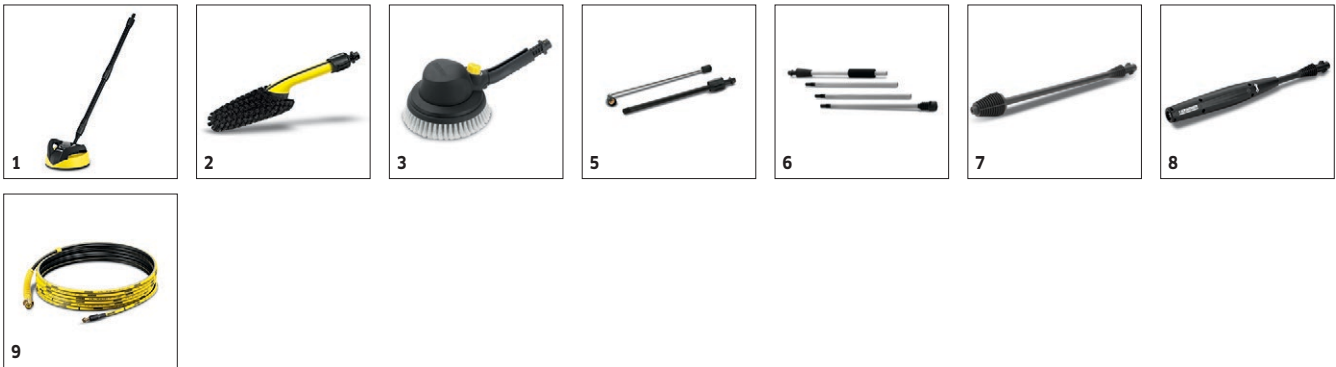

K 2 Plus

KÄRCHER

Kärcher's 1600 PSI K2 Plus pressure washer delivers strong cleaning power for jobs around the house. The tall, fixed, robust handle design makes transporting easy. The Vario spray wand allows for quick adjustment between low and high pressure without the need to switch nozzles. For stubborn stains, the patented Dirtblaster® spray wand will clean up the toughest areas.

Equipment

		■
Dirt Blaster		■
High-pressure hose	ft	25
Integrated water filter		■
Adapter garden hose A3/4"		■
Click VPS		-

■ Included in delivery.

K 2 PLUS

1.602-224.0

		Order no.					RRP	Description	
Hard surface cleaners									
T 300 Deck and Driveway Cleaner *KNA	1	2.643-211.0							<input type="checkbox"/>
Brushes									
Wheel Rim Brush	2	2.642-186.0							<input type="checkbox"/>
Rotating wash brush	3	2.642-786.0						Rotating wash brush for cleaning all smooth surfaces, e.g. paint, glass or plastic.	<input type="checkbox"/>
Wash Brush *KNA	4	2.642-859.0							<input type="checkbox"/>
Spray lances									
Right Angle Wand	5	2.640-741.0							<input type="checkbox"/>
Four Piece Extension Wand	6	2.640-746.0							<input type="checkbox"/>
	7	2.642-863.0							<input type="checkbox"/>
	8	2.642-888.0							<input type="checkbox"/>
Special applications									
25ft Pipe Cleaning Hose	9	2.642-183.0							<input type="checkbox"/>
Foam nozzle FJ 3	10	2.643-146.0							<input type="checkbox"/>