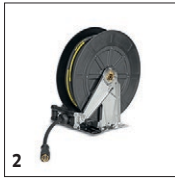

HD 2.0/10 Ed

Lightweight and easy to move, this hand held cold water pressure washer delivers up to 2.0 GPM of portable cleaning power.

HD 2.0/10 Ed

Technical data

Water Volume	GPM	2
Operating pressure	PSI	1000
Connected load	A	15
Power rating	hp	1,5
Weight	lbs	80
Dimensions (L x W x H)	in	16 x 24 x 22
Power supply	Ph / V / Hz	1 / 120 / 60

Equipment

Anti-twist system (AVS)	-
Pressure switch control	-
Switch-CHEM-System	-
Servo Control	-

		Order no.					RRP	Description	
Coupling parts									
	1	6.987-705.0							<input type="checkbox"/>

Available accessories.

1

2

		Order no.	Length				RRP	Description	
Automatic, self-winding hose reels									
Add-on kit hose reel plastics	1	6.392-975.0	20 m						<input type="checkbox"/>
Add-on kit hose reel	2	6.392-965.0	20 m						<input type="checkbox"/>