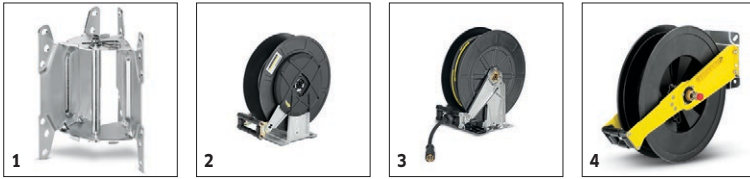

Order no.	Length				RRP	Description	
Automatic, self-winding hose reels									
Swivel holder	1	2.639-931.0							☐
Add-on kit hose reel plastics	2	6.392-975.0	20 m						☐
Add-on kit hose reel	3	6.392-965.0	20 m						☐
Hose reel, automatic, 20 m, painted	4	2.639-919.0	20 m						☐

☐ Available accessories.   ▲ Extension hose.