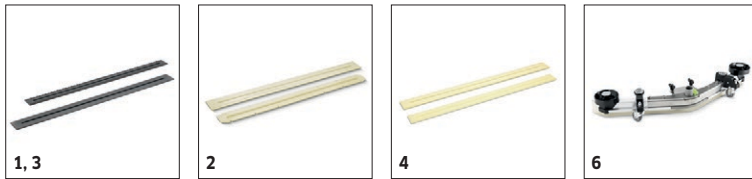

Order no.	Length	Colour	Quantity	RRP	Description	
Squeegees for suction bars								
Suction lips	1	6.273-207.0	890 mm	transparent	2 parts			☐
	2	6.273-229.0	890 mm	transparent	2 parts			☐
	3	6.273-213.0	890 mm	blue	2 parts			☐
	4	6.273-290.0	890 mm	transparent	2 parts			☐
Rubber lip set corrugated oil resistant	5	6.273-023.0	1010 mm	transparent	2 parts			☐
Squeegee, complete								
Squeegee	6	4.777-079.0	900 mm	transparent	1 piece(s)			☐

☐ Available accessories.