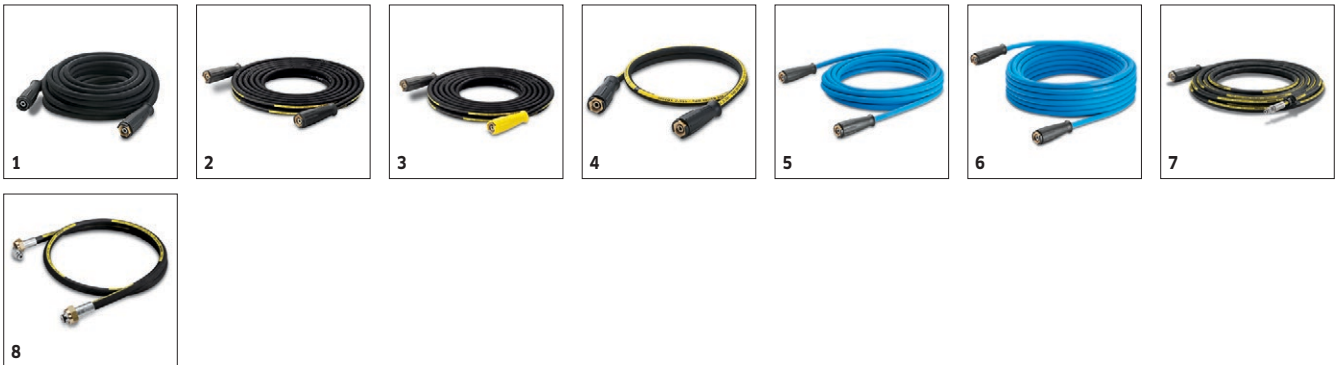

## HDS 4.8/30 Pe Cage

Electric start Kärcher oil fired hot water skids are used in today's most rugged and demanding environments. See why these are popular choices for industrial pressure washer cleaning needs.

### Equipment

Anti-twist system (AVS)	-
Servo Control	-

		Order no.	ID		Length	RRP	Description	
<b>Standard with unions on both sides</b>								
High-pressure hose packaged	1	6.391-342.0	ID 8	315 bar	10 m			▲
<b>Longlife 400 with unions on both sides</b>								
High-pressure hose packaged	2	6.391-354.0	ID 8	400 bar	10 m			▲
High-pressure hose Longlife 400, 15 m, DN 8, including rotary coupling	3	6.389-709.0	ID 8	400 bar	15 m			▲
High-pressure hose 1.5 m, DN 8, including connectors	4	6.390-178.0	ID 8	400 bar	1,5 m			□
<b>Longlife food design with screw connections at both ends</b>								
High pressure hose food DN 8 / 10 m	5	6.391-864.0	ID 8	400 bar	10 m			▲
High-pressure hose food industry 400 bar, 20 m, DN 8, including rotary coupling	6	6.391-887.0	ID 8	400 bar	20 m			▲
<b>Longlife 400</b>								
High-pressure hose packaged	7	6.391-351.0	ID 8	400 bar	10 m			□
<b>Special hoses</b>								
High-pressure hose 1.5 m, DN 8, including connectors, outlet bend	8	6.388-886.0	ID 8	400 bar	1,5 m			□

□ Available accessories. ▲ Extension hose.

1

2-3

		Order no.	Water Volume				RRP	Description	
<b>Trigger guns</b>									
High end high-pressure trigger gun	1	4.775-823.0							<input type="checkbox"/>
<b>Quick connect</b>									
Quick coupling	2	6.401-458.0							<input type="checkbox"/>
Plug nipple	3	6.401-459.0							<input type="checkbox"/>

Available accessories.    ▲ Extension hose.

		Order no.	Length				RRP	Description	
<b>Automatic, self-winding hose reels</b>									
Add-on kit hose reel plastics	1	6.392-975.0	20 m						<input type="checkbox"/>
Add-on kit hose reel	2	6.392-965.0	20 m						<input type="checkbox"/>