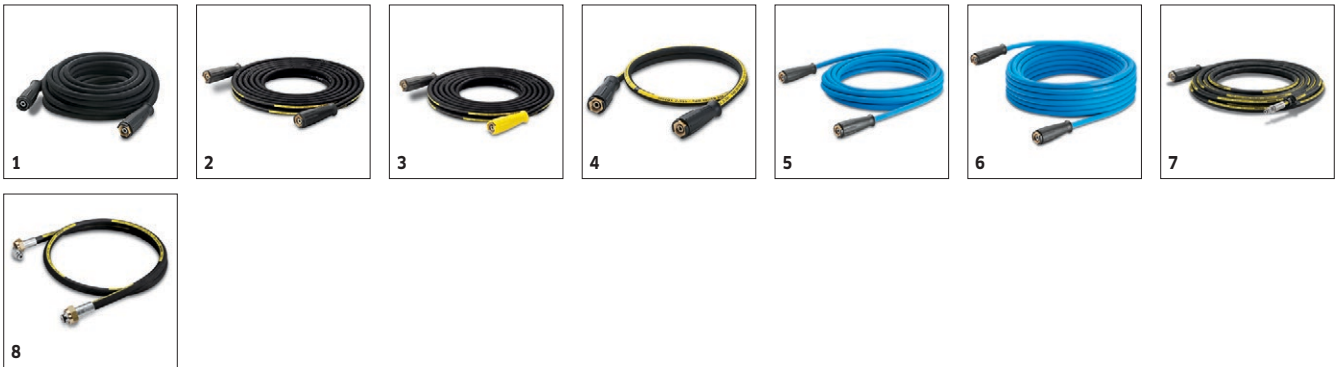

HDS 4.7/35 Pe Cage

Electric start Kärcher oil fired hot water skids are used in today's most rugged and demanding environments. See why these are popular choices for industrial pressure washer cleaning needs.

HDS 4.7/35 Pe Cage

Technical data

Water Volume	GPM	4,7
Operating pressure	PSI	3500
Weight	lbs	905
Dimensions (L x W x H)	in	41

Equipment

Anti-twist system (AVS)	-
Servo Control	-

	Order no.	ID		Length	RRP	Description	
Standard with unions on both sides							
High-pressure hose packaged	1	6.391-342.0	ID 8	315 bar	10 m		▲
Longlife 400 with unions on both sides							
High-pressure hose packaged	2	6.391-354.0	ID 8	400 bar	10 m		▲
High-pressure hose Longlife 400, 15 m, DN 8, including rotary coupling	3	6.389-709.0	ID 8	400 bar	15 m		▲
High-pressure hose 1.5 m, DN 8, including connectors	4	6.390-178.0	ID 8	400 bar	1,5 m		□
Longlife food design with screw connections at both ends							
High pressure hose food DN 8 / 10 m	5	6.391-864.0	ID 8	400 bar	10 m		▲
High-pressure hose food industry 400 bar, 20 m, DN 8, including rotary coupling	6	6.391-887.0	ID 8	400 bar	20 m		▲
Longlife 400							
High-pressure hose packaged	7	6.391-351.0	ID 8	400 bar	10 m		□
Special hoses							
High-pressure hose 1.5 m, DN 8, including connectors, outlet bend	8	6.388-886.0	ID 8	400 bar	1,5 m		□

□ Available accessories. ▲ Extension hose.

		Order no.	Water Volume				RRP	Description	
Trigger guns									
High end high-pressure trigger gun	1	4.775-823.0							<input type="checkbox"/>
Quick connect									
Quick coupling	2	6.401-458.0							<input type="checkbox"/>
Plug nipple	3	6.401-459.0							<input type="checkbox"/>

Available accessories. ▲ Extension hose.

		Order no.	Nozzle size				RRP	Description	
Power nozzle spray angle 25°									
25° power nozzle for applying cleaning agent	1	2.884-521.0	250						<input type="checkbox"/>