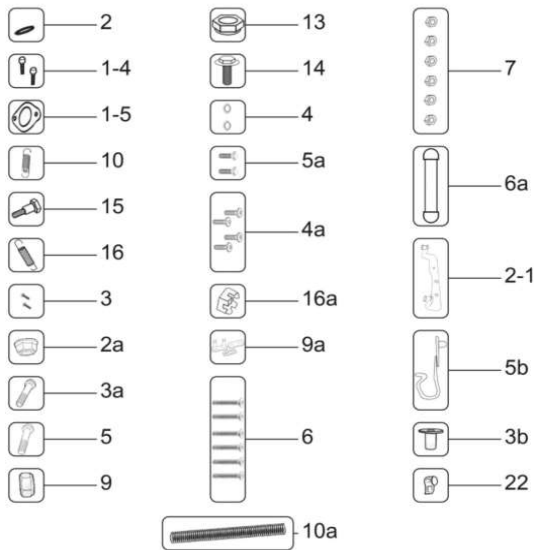

5. AIR BOX (Air Filter and Exhaust)

A - Assembly

POS.	QTY	CODE	NAME
A	1	3980	Airbox Complete Assembly 200 x 38mm
A	1	3972	Airbox Complete Assembly 150 x 45mm
3-2	1	3939	Foam Air Filter
3-1	1	3851	Cage

6. FRAME (Frame)

A - Assembly

POS.	QTY	CODE	NAME
1	1	3908	Frame Tri Bar Stealth

6B. MIDDLE SUBFRAME (Frame)

A - Assembly

POS.	QTY	CODE	NAME
A	1	3913	Subframe Complete Assembly
18	1	3913-B	Subframe w/ Battery Box

40. STATOR (Engines and Carburetors)

41. FORK SEAL (Suspension and Swingarm)

POS.	QTY	CODE	NAME
1&2	2	3973	Fork seal 33*43*10.5 and dust seal 33*43*14
1&2	2	3586	Fork seal 33*46*10.8 and dust seal 33*46 *13
1&2	2	3969	Fork seal 37*50*11 and dust seal 37*50 *13
1&2	2	3858	Fork seal Fastace 3902 ALX02RC

42. KIT-7723

POS.	QTY	CODE	NAME
1	1	7723	Small Parts Kit 110-212 V5
2	1	Kit-7723 -1	Header Pipe Seal F22*F30*L5
1-4	2 set	Kit-7723 -2	Hex. Flange BoltM6*30 & Nylon Nut M6 - Carb
1-5	1	Kit-7723 -3	Carb Bakelite & Paper Gasket i2i 48mm
10	1	Kit-7723 -4	Spring F12*L62 - Brake Pedal
15	1	Kit-7723 -5	Hex. Bolt M10*24 S17 - Side Stand
16	1	Kit-7723 -6	Sping F15*L110 - Side Stand
3-1	1 set	Kit-7723 -7	Fork Guard assemble part kits TSX,TSK
2-Mar	1 set	Kit-7723 -8	Fork Guard assemble part kits TSB
2a	2	Kit-7723 -9	Nylon Nut M10 - Rear Shock
3a	1	Kit-7723 -10	Lower Hex. Flange Bolts M10*40 - Rear Shock
5	1 set	Kit-7723 -11	Upper Hex. Flange Bolt M12*55 & Nylon M12 Nut - Rear Shock
9	1	Kit-7723 -12	Clamp Top Nut M20 S30 With F8.2 Hole
13	1 set	Kit-7723 -13	Hex. Bolt F8*M6*30 S10 ,Nylon Nut M6 - Brake Lever
14	1 set	Kit-7723 -14	Hex. Bolt F8*M6*22 S10 ,Nylon Nut M6 - Clutch Lever
4	4 set each	Kit-7723 -15	NL Washer M6 ,NL Washer M8
5a	4 pcs each	Kit-7723 -16	Dacromet Hex. flange Bolt M6*12,M6*16,M6*20,M6*25
4a	4	Kit-7723 -17	Disc Bolt M8x20 Button Hex Socket Step Bolt S6
16a	1	Kit-7723 -18	Slotted Nut M20 S30