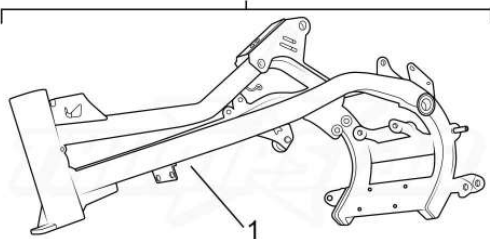

5. AIR BOX (Air Filter and Exhaust)

A - Assembly

POS.	QTY	CODE	NAME
A	1	3980	Airbox Complete Assembly 200 x 38mm
A	1	3972	Airbox Complete Assembly 150 x 45mm
3-2	1	3939	Foam Air Filter
3-1	1	3851	Cage

6. FRAME (Frame)

A - Assembly

POS.	QTY	CODE	NAME
1	1	3908	Frame Tri Bar Stealth

6B. MIDDLE SUBFRAME (Frame)

A - Assembly

POS.	QTY	CODE	NAME
A	1	3913	Subframe Complete Assembly
18	1	3913-B	Subframe w/ Battery Box

40. STATOR (Engines and Carburetors)

41. FORK SEAL (Suspension and Swingarm)

POS.	QTY	CODE	NAME
1&2	2	3973	Fork seal 33*43*10.5 and dust seal 33*43*14
1&2	2	3586	Fork seal 33*46*10.8 and dust seal 33*46 *13
1&2	2	3969	Fork seal 37*50*11 and dust seal 37*50 *13
1&2	2	3858	Fork seal Fastace 3902 ALX02RC

42. KIT-7723

POS.	QTY	CODE	NAME
1	1	7723	Small Parts Kit 110-212 V5
2	1	Kit-7723 -1	Header Pipe Seal F22*F30*L5
1-4	2 set	Kit-7723 -2	Hex. Flange BoltM6*30 & Nylon Nut M6 - Carb
1-5	1	Kit-7723 -3	Carb Bakelite & Paper Gasket i2i 48mm
10	1	Kit-7723 -4	Spring F12*L62 - Brake Pedal
15	1	Kit-7723 -5	Hex. Bolt M10*24 S17 - Side Stand
16	1	Kit-7723 -6	Sping F15*L110 - Side Stand
3-1	1 set	Kit-7723 -7	Fork Guard assemble part kits TSX,TSK
2-Mar	1 set	Kit-7723 -8	Fork Guard assemble part kits TSB
2a	2	Kit-7723 -9	Nylon Nut M10 - Rear Shock
3a	1	Kit-7723 -10	Lower Hex. Flange Bolts M10*40 - Rear Shock
5	1 set	Kit-7723 -11	Upper Hex. Flange Bolt M12*55 & Nylon M12 Nut - Rear Shock
9	1	Kit-7723 -12	Clamp Top Nut M20 S30 With F8.2 Hole
13	1 set	Kit-7723 -13	Hex. Bolt F8*M6*30 S10 ,Nylon Nut M6 - Brake Lever
14	1 set	Kit-7723 -14	Hex. Bolt F8*M6*22 S10 ,Nylon Nut M6 - Clutch Lever
4	4 set each	Kit-7723 -15	NL Washer M6 ,NL Washer M8
5a	4 pcs each	Kit-7723 -16	Dacromet Hex. flange Bolt M6*12,M6*16,M6*20,M6*25
4a	4	Kit-7723 -17	Disc Bolt M8x20 Button Hex Socket Step Bolt S6
16a	1	Kit-7723 -18	Slotted Nut M20 S30