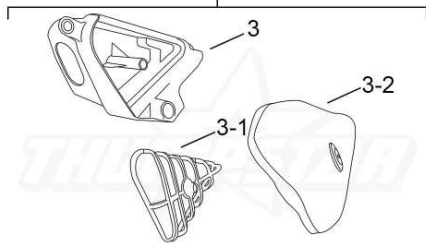

4. CARBURETOR (Engine and Carburetors)

A - Assembly

POS.	QTY	CODE	NAME
2	1	7728	Jingke PZ-19 Carburetor
2	1	3911	Molkt VM-22 Carburetor
2	1	3109	Mikuni VM-22 Carburetor
2	1	3605	Keihin PE-28 Carburetor
1-4		Kit-7723	M6 Bolts
1-5		Kit-7723	Carb Gasket

5. AIR BOX (Air Filter and Exhaust)

A - Assembly

POS.	QTY	CODE	NAME
A	1	3980	Airbox Complete Assembly 200 x 38mm
A	1	3972	Airbox Complete Assembly 150 x 45mm
3-2	1	3939	Foam Air Filter
3-1	1	3851	Cage

6. FRAME (Frame)

41. FORK SEAL (Suspension and Swingarm)

POS.	QTY	CODE	NAME
1&2	2	3973	Fork seal 33*43*10.5 and dust seal 33*43*14
1&2	2	3586	Fork seal 33*46*10.8 and dust seal 33*46 *13
1&2	2	3969	Fork seal 37*50*11 and dust seal 37*50 *13
1&2	2	3858	Fork seal Fastace 3902 ALX02RC

42. KIT-7723

POS.	QTY	CODE	NAME
1	1	7723	Small Parts Kit 110-212 V5
2	1	Kit-7723 -1	Header Pipe Seal F22*F30*L5
1-4	2 set	Kit-7723 -2	Hex. Flange BoltM6*30 & Nylon Nut M6 - Carb
1-5	1	Kit-7723 -3	Carb Bakelite & Paper Gasket i2i 48mm
10	1	Kit-7723 -4	Spring F12*L62 - Brake Pedal
15	1	Kit-7723 -5	Hex. Bolt M10*24 S17 - Side Stand
16	1	Kit-7723 -6	Sping F15*L110 - Side Stand
3-1	1 set	Kit-7723 -7	Fork Guard assemble part kits TSX,TSK
2-Mar	1 set	Kit-7723 -8	Fork Guard assemble part kits TSB
2a	2	Kit-7723 -9	Nylon Nut M10 - Rear Shock
3a	1	Kit-7723 -10	Lower Hex. Flange Bolts M10*40 - Rear Shock
5	1 set	Kit-7723 -11	Upper Hex. Flange Bolt M12*55 & Nylon M12 Nut - Rear Shock
9	1	Kit-7723 -12	Clamp Top Nut M20 S30 With F8.2 Hole
13	1 set	Kit-7723 -13	Hex. Bolt F8*M6*30 S10 ,Nylon Nut M6 - Brake Lever
14	1 set	Kit-7723 -14	Hex. Bolt F8*M6*22 S10 ,Nylon Nut M6 - Clutch Lever
4	4 set each	Kit-7723 -15	NL Washer M6 ,NL Washer M8
5a	4 pcs each	Kit-7723 -16	Dacromet Hex. flange Bolt M6*12,M6*16,M6*20,M6*25
4a	4	Kit-7723 -17	Disc Bolt M8x20 Button Hex Socket Step Bolt S6
16a	1	Kit-7723 -18	Slotted Nut M20 S30