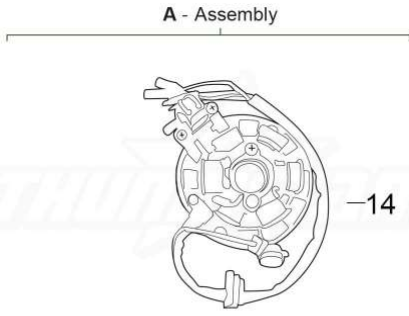

A - Assembly

POS.	QTY	CODE	NAME
1	1	3908	Frame Tri Bar Stealth

6B. MIDDLE SUBFRAME (Frame)

A - Assembly

POS.	QTY	CODE	NAME
A	1	3913	Subframe Complete Assembly
18	1	3913-B	Subframe w/ Battery Box

40. STATOR (Engines and Carburetors)

41. FORK SEAL (Suspension and Swingarm)

POS.	QTY	CODE	NAME
1&2	2	3973	Fork seal 33*43*10.5 and dust seal 33*43*14
1&2	2	3586	Fork seal 33*46*10.8 and dust seal 33*46 *13
1&2	2	3969	Fork seal 37*50*11 and dust seal 37*50 *13
1&2	2	3858	Fork seal Fastace 3902 ALX02RC

42. KIT-7723

POS.	QTY	CODE	NAME
1	1	7723	Small Parts Kit 110-212 V5
2	1	Kit-7723 -1	Header Pipe Seal F22*F30*L5
1-4	2 set	Kit-7723 -2	Hex. Flange BoltM6*30 & Nylon Nut M6 - Carb
1-5	1	Kit-7723 -3	Carb Bakelite & Paper Gasket i2i 48mm
10	1	Kit-7723 -4	Spring F12*L62 - Brake Pedal
15	1	Kit-7723 -5	Hex. Bolt M10*24 S17 - Side Stand
16	1	Kit-7723 -6	Sping F15*L110 - Side Stand
3-1	1 set	Kit-7723 -7	Fork Guard assemble part kits TSX,TSK
2-Mar	1 set	Kit-7723 -8	Fork Guard assemble part kits TSB
2a	2	Kit-7723 -9	Nylon Nut M10 - Rear Shock
3a	1	Kit-7723 -10	Lower Hex. Flange Bolts M10*40 - Rear Shock
5	1 set	Kit-7723 -11	Upper Hex. Flange Bolt M12*55 & Nylon M12 Nut - Rear Shock
9	1	Kit-7723 -12	Clamp Top Nut M20 S30 With F8.2 Hole
13	1 set	Kit-7723 -13	Hex. Bolt F8*M6*30 S10 ,Nylon Nut M6 - Brake Lever
14	1 set	Kit-7723 -14	Hex. Bolt F8*M6*22 S10 ,Nylon Nut M6 - Clutch Lever
4	4 set each	Kit-7723 -15	NL Washer M6 ,NL Washer M8
5a	4 pcs each	Kit-7723 -16	Dacromet Hex. flange Bolt M6*12,M6*16,M6*20,M6*25
4a	4	Kit-7723 -17	Disc Bolt M8x20 Button Hex Socket Step Bolt S6
16a	1	Kit-7723 -18	Slotted Nut M20 S30