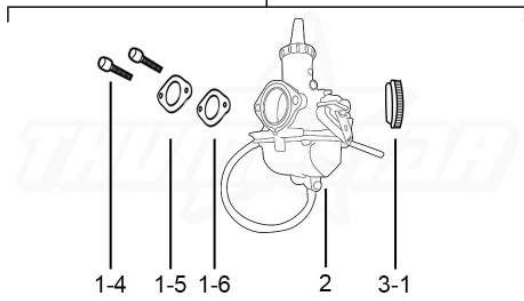

4. CARBURETOR (Engine and Carburetors)

A - Assembly

POS.	QTY	CODE	NAME
2	1	7728	Jingke PZ-19 Carburetor
2	1	3911	Molkt VM-22 Carburetor
2	1	3109	Mikuni VM-22 Carburetor
2	1	3605	Keihin PE-28 Carburetor
1-4		Kit-7723	M6 Bolts
1-5		Kit-7723	Carb Gasket

41. FORK SEAL (Suspension and Swingarm)

POS.	QTY	CODE	NAME
1&2	2	3973	Fork seal 33*43*10.5 and dust seal 33*43*14
1&2	2	3586	Fork seal 33*46*10.8 and dust seal 33*46 *13
1&2	2	3969	Fork seal 37*50*11 and dust seal 37*50 *13
1&2	2	3858	Fork seal Fastace 3902 ALX02RC

42. KIT-7723

POS.	QTY	CODE	NAME
1	1	7723	Small Parts Kit 110-212 V5
2	1	Kit-7723 -1	Header Pipe Seal F22*F30*L5
1-4	2 set	Kit-7723 -2	Hex. Flange BoltM6*30 & Nylon Nut M6 - Carb
1-5	1	Kit-7723 -3	Carb Bakelite & Paper Gasket i2i 48mm
10	1	Kit-7723 -4	Spring F12*L62 - Brake Pedal
15	1	Kit-7723 -5	Hex. Bolt M10*24 S17 - Side Stand
16	1	Kit-7723 -6	Sping F15*L110 - Side Stand
3-1	1 set	Kit-7723 -7	Fork Guard assemble part kits TSX,TSK
2-Mar	1 set	Kit-7723 -8	Fork Guard assemble part kits TSB
2a	2	Kit-7723 -9	Nylon Nut M10 - Rear Shock
3a	1	Kit-7723 -10	Lower Hex. Flange Bolts M10*40 - Rear Shock
5	1 set	Kit-7723 -11	Upper Hex. Flange Bolt M12*55 & Nylon M12 Nut - Rear Shock
9	1	Kit-7723 -12	Clamp Top Nut M20 S30 With F8.2 Hole
13	1 set	Kit-7723 -13	Hex. Bolt F8*M6*30 S10 ,Nylon Nut M6 - Brake Lever
14	1 set	Kit-7723 -14	Hex. Bolt F8*M6*22 S10 ,Nylon Nut M6 - Clutch Lever
4	4 set each	Kit-7723 -15	NL Washer M6 ,NL Washer M8
5a	4 pcs each	Kit-7723 -16	Dacromet Hex. flange Bolt M6*12,M6*16,M6*20,M6*25
4a	4	Kit-7723 -17	Disc Bolt M8x20 Button Hex Socket Step Bolt S6
16a	1	Kit-7723 -18	Slotted Nut M20 S30