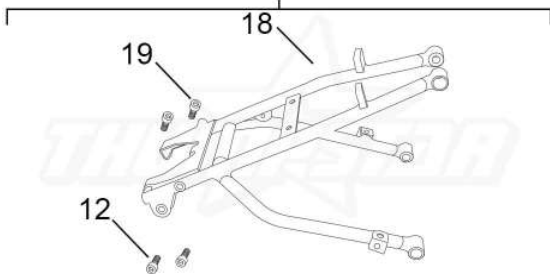

5. AIR BOX (Air Filter and Exhaust)

A - Assembly

POS.	QTY	CODE	NAME
A	1	3980	Airbox Complete Assembly 200 x 38mm
A	1	3972	Airbox Complete Assembly 150 x 45mm
3-2	1	3939	Foam Air Filter
3-1	1	3851	Cage

6. FRAME (Frame)

A - Assembly

POS.	QTY	CODE	NAME
1	1	3908	Frame Tri Bar Stealth

6B. MIDDLE SUBFRAME (Frame)

A - Assembly

POS.	QTY	CODE	NAME
A	1	3913	Subframe Complete Assembly
18	1	3913-B	Subframe w/ Battery Box

40. STATOR (Engines and Carburetors)

41. FORK SEAL (Suspension and Swingarm)

POS.	QTY	CODE	NAME
1&2	2	3973	Fork seal 33*43*10.5 and dust seal 33*43*14
1&2	2	3586	Fork seal 33*46*10.8 and dust seal 33*46 *13
1&2	2	3969	Fork seal 37*50*11 and dust seal 37*50 *13
1&2	2	3858	Fork seal Fastace 3902 ALX02RC

42. KIT-7723

POS.	QTY	CODE	NAME
1	1	7723	Small Parts Kit 110-212 V5
2	1	Kit-7723 -1	Header Pipe Seal F22*F30*L5
1-4	2 set	Kit-7723 -2	Hex. Flange BoltM6*30 & Nylon Nut M6 - Carb
1-5	1	Kit-7723 -3	Carb Bakelite & Paper Gasket i2i 48mm
10	1	Kit-7723 -4	Spring F12*L62 - Brake Pedal
15	1	Kit-7723 -5	Hex. Bolt M10*24 S17 - Side Stand
16	1	Kit-7723 -6	Sping F15*L110 - Side Stand
3-1	1 set	Kit-7723 -7	Fork Guard assemble part kits TSX,TSK
2-Mar	1 set	Kit-7723 -8	Fork Guard assemble part kits TSB
2a	2	Kit-7723 -9	Nylon Nut M10 - Rear Shock
3a	1	Kit-7723 -10	Lower Hex. Flange Bolts M10*40 - Rear Shock
5	1 set	Kit-7723 -11	Upper Hex. Flange Bolt M12*55 & Nylon M12 Nut - Rear Shock
9	1	Kit-7723 -12	Clamp Top Nut M20 S30 With F8.2 Hole
13	1 set	Kit-7723 -13	Hex. Bolt F8*M6*30 S10 ,Nylon Nut M6 - Brake Lever
14	1 set	Kit-7723 -14	Hex. Bolt F8*M6*22 S10 ,Nylon Nut M6 - Clutch Lever
4	4 set each	Kit-7723 -15	NL Washer M6 ,NL Washer M8
5a	4 pcs each	Kit-7723 -16	Dacromet Hex. flange Bolt M6*12,M6*16,M6*20,M6*25
4a	4	Kit-7723 -17	Disc Bolt M8x20 Button Hex Socket Step Bolt S6
16a	1	Kit-7723 -18	Slotted Nut M20 S30