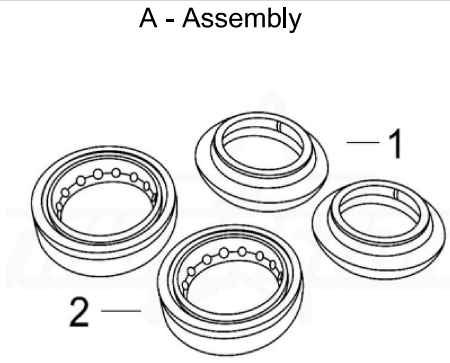

A - Assembly

POS.	QTY	CODE	NAME
1	1	3908	Frame Tri Bar Stealth

6B. MIDDLE SUBFRAME (Frame)

A - Assembly

POS.	QTY	CODE	NAME
A	1	3913	Subframe Complete Assembly
18	1	3913-B	Subframe w/ Battery Box

40. STATOR (Engines and Carburetors)

41. FORK SEAL (Suspension and Swingarm)

POS.	QTY	CODE	NAME
1&2	2	3973	Fork seal 33*43*10.5 and dust seal 33*43*14
1&2	2	3586	Fork seal 33*46*10.8 and dust seal 33*46 *13
1&2	2	3969	Fork seal 37*50*11 and dust seal 37*50 *13
1&2	2	3858	Fork seal Fastace 3902 ALX02RC

42. KIT-7723

POS.	QTY	CODE	NAME
1	1	7723	Small Parts Kit 110-212 V5
2	1	Kit-7723 -1	Header Pipe Seal F22*F30*L5
1-4	2 set	Kit-7723 -2	Hex. Flange BoltM6*30 & Nylon Nut M6 - Carb
1-5	1	Kit-7723 -3	Carb Bakelite & Paper Gasket i2i 48mm
10	1	Kit-7723 -4	Spring F12*L62 - Brake Pedal
15	1	Kit-7723 -5	Hex. Bolt M10*24 S17 - Side Stand
16	1	Kit-7723 -6	Sping F15*L110 - Side Stand
3-1	1 set	Kit-7723 -7	Fork Guard assemble part kits TSX,TSK
2-Mar	1 set	Kit-7723 -8	Fork Guard assemble part kits TSB
2a	2	Kit-7723 -9	Nylon Nut M10 - Rear Shock
3a	1	Kit-7723 -10	Lower Hex. Flange Bolts M10*40 - Rear Shock
5	1 set	Kit-7723 -11	Upper Hex. Flange Bolt M12*55 & Nylon M12 Nut - Rear Shock
9	1	Kit-7723 -12	Clamp Top Nut M20 S30 With F8.2 Hole
13	1 set	Kit-7723 -13	Hex. Bolt F8*M6*30 S10 ,Nylon Nut M6 - Brake Lever
14	1 set	Kit-7723 -14	Hex. Bolt F8*M6*22 S10 ,Nylon Nut M6 - Clutch Lever
4	4 set each	Kit-7723 -15	NL Washer M6 ,NL Washer M8
5a	4 pcs each	Kit-7723 -16	Dacromet Hex. flange Bolt M6*12,M6*16,M6*20,M6*25
4a	4	Kit-7723 -17	Disc Bolt M8x20 Button Hex Socket Step Bolt S6
16a	1	Kit-7723 -18	Slotted Nut M20 S30