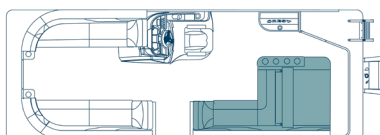

SLS | Swing Back Mini L

Choose which view you get with the swing back lounge chair located on the stern of this layout.

220 | 22' 240 | 24'