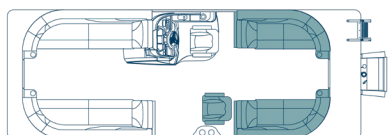

Classic Platinum Specifications

	220 STD	220 CPT	220 CPT DLX	240 STD	240 CPT	240 CPT DLX
Length (LOA)	23'4"	23'4"	23'4"	25'4"	25'4"	25'4"
Horsepower	115 HP	150 HP	250 HP	115 HP	150 HP	250 HP
Fuel Tank	28 gal	48 gal	48 gal	28 gal	48 gal	48 gal
Persons Capacity	11	13	13	14	15	15
Maximum Persons Weight	1,550 lbs	1,815 lbs	1,815 lbs	1,610 lbs	2,110 lbs	2,110 lbs
Maximum Persons, Motor & Gear Weight	2,255 lbs	2,595 lbs	2,595 lbs	2,270 lbs	2,807 lbs	2,807 lbs
Boat Weight	2,458 lbs	3,251 lbs	3,251 lbs	3,298 lbs	3,398 lbs	3,398 lbs

For a full list of specifications, visit crestpontoonboats.com.

Not all color combinations may be available. Colors shown are for representative purposes only. See your Crest dealer for details.

Available Floor Plans

SLC | Portside Captain's Chair

Captains and co-captains take charge of this layout with an additional portside captain's chair and plenty of lounging space for your crew.

220 | 22' 240 | 24'