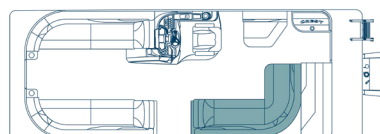

### SLS | Swing Back Mini L

Choose which view you get with the swing back lounge chair located on the stern of this layout.

220 | 22' 240 | 24'

### SLSC | Swing Back, Dual Captain Chair

This layout includes a swing back lounge chair on the stern and dual captain's chairs, so whether you're running the show or relaxing, you never miss a thing.

220 | 22' 240 | 24'

### SLRC | Rear Chaise

The stern of this layout is equipped with two chaise lounge chairs and dual captain's chairs.

220 | 22' 240 | 24'