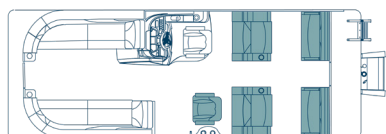

### SLC | Portside Captain's Chair

Captains and co-captains take charge of this layout with an additional portside captain's chair and plenty of lounging space for your crew.

220 | 22' 240 | 24'

### SLS | Swing Back Mini L

Choose which view you get with the swing back lounge chair located on the stern of this layout.

220 | 22' 240 | 24'

### SLSC | Swing Back, Dual Captain Chair

This layout includes a swing back lounge chair on the stern and dual captain's chairs, so whether you're running the show or relaxing, you never miss a thing.

220 | 22' 240 | 24'