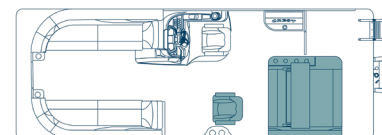

### SLC | Portside Captain's Chair

Captains and co-captains take charge of this layout with an additional portside captain's chair and plenty of lounging space for your crew.

220 | 22' 240 | 24'

### SLS | Swing Back Mini L

Choose which view you get with the swing back lounge chair located on the stern of this layout.

220 | 22' 240 | 24'