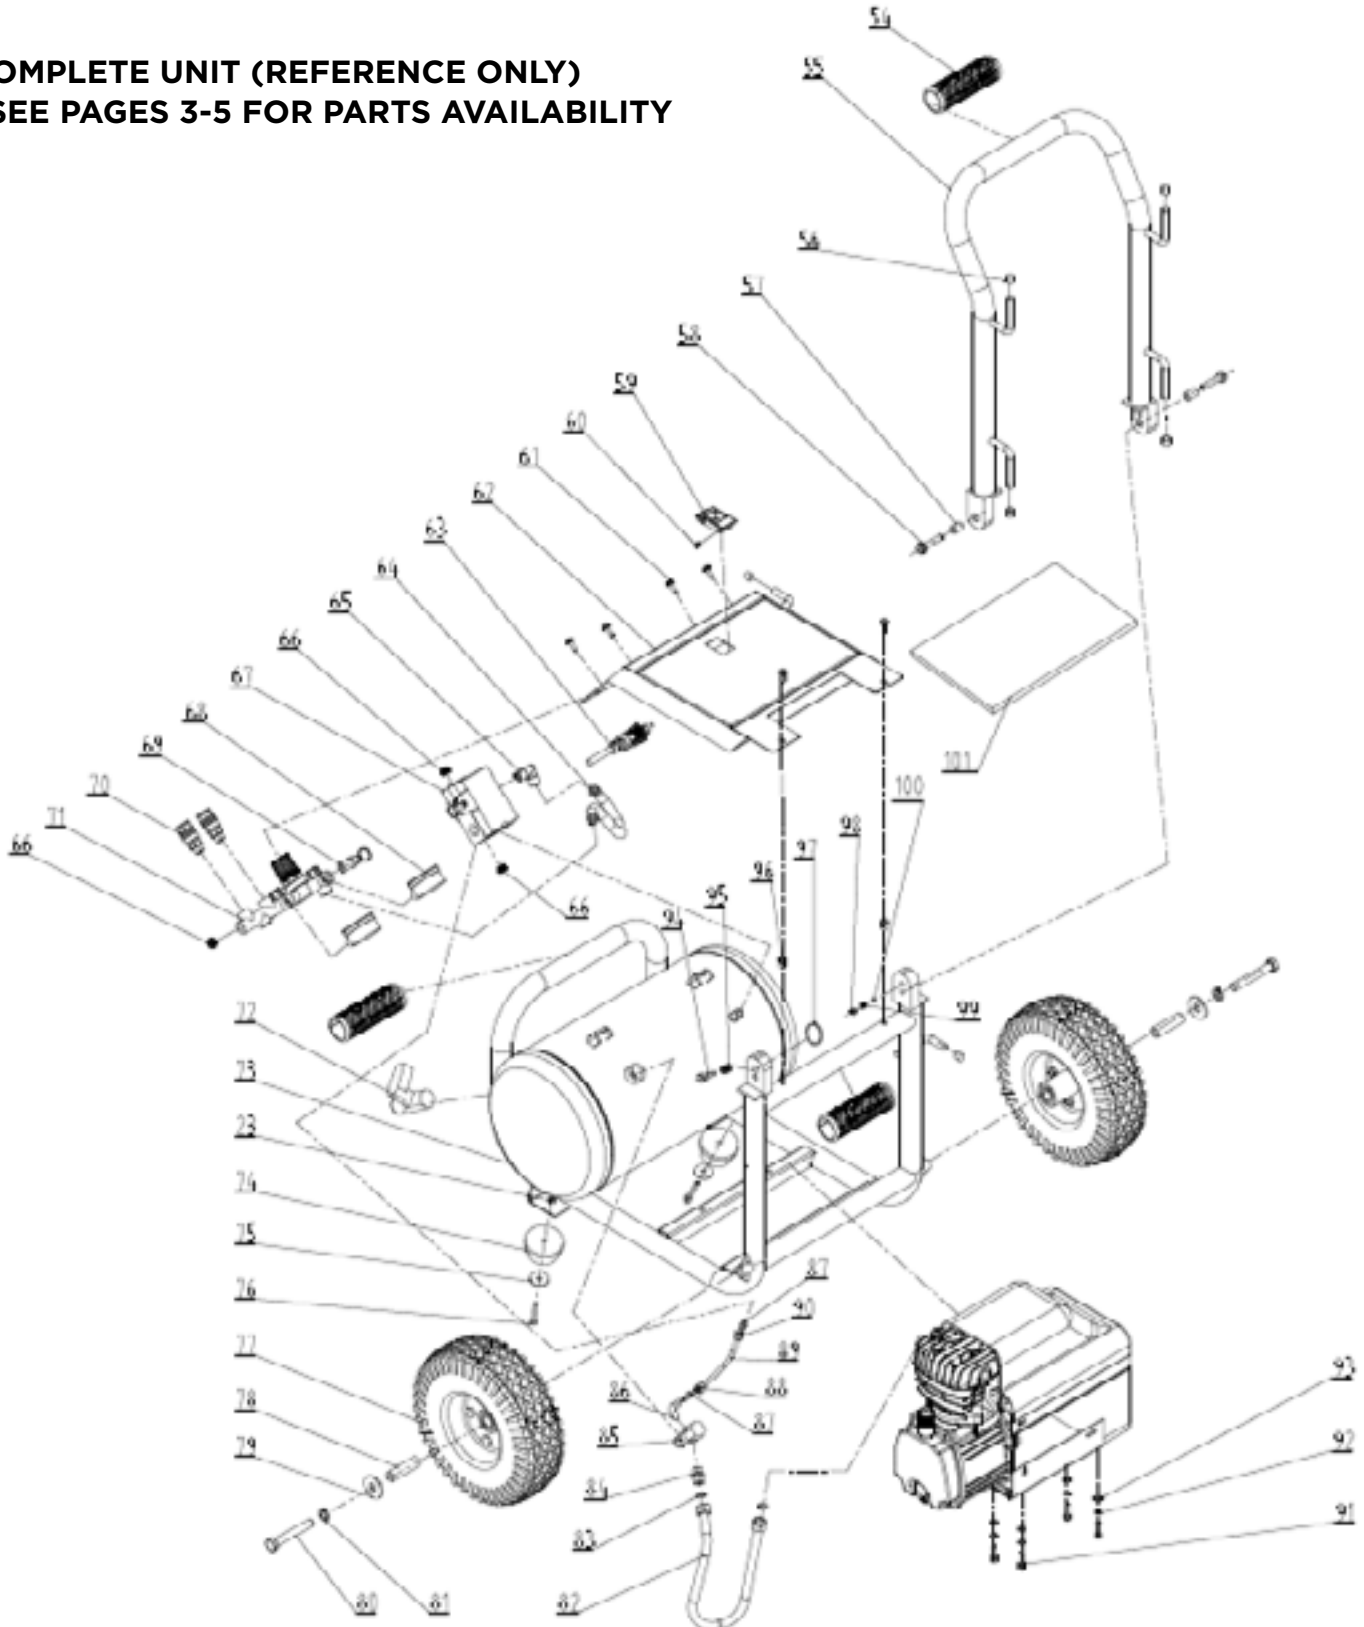

PARTS BREAKDOWN ELECTRIC AIR COMPRESSOR

MODEL:AC255

COMPLETE UNIT (REFERENCE ONLY)
SEE PAGES 3-5 FOR PARTS AVAILABILITY