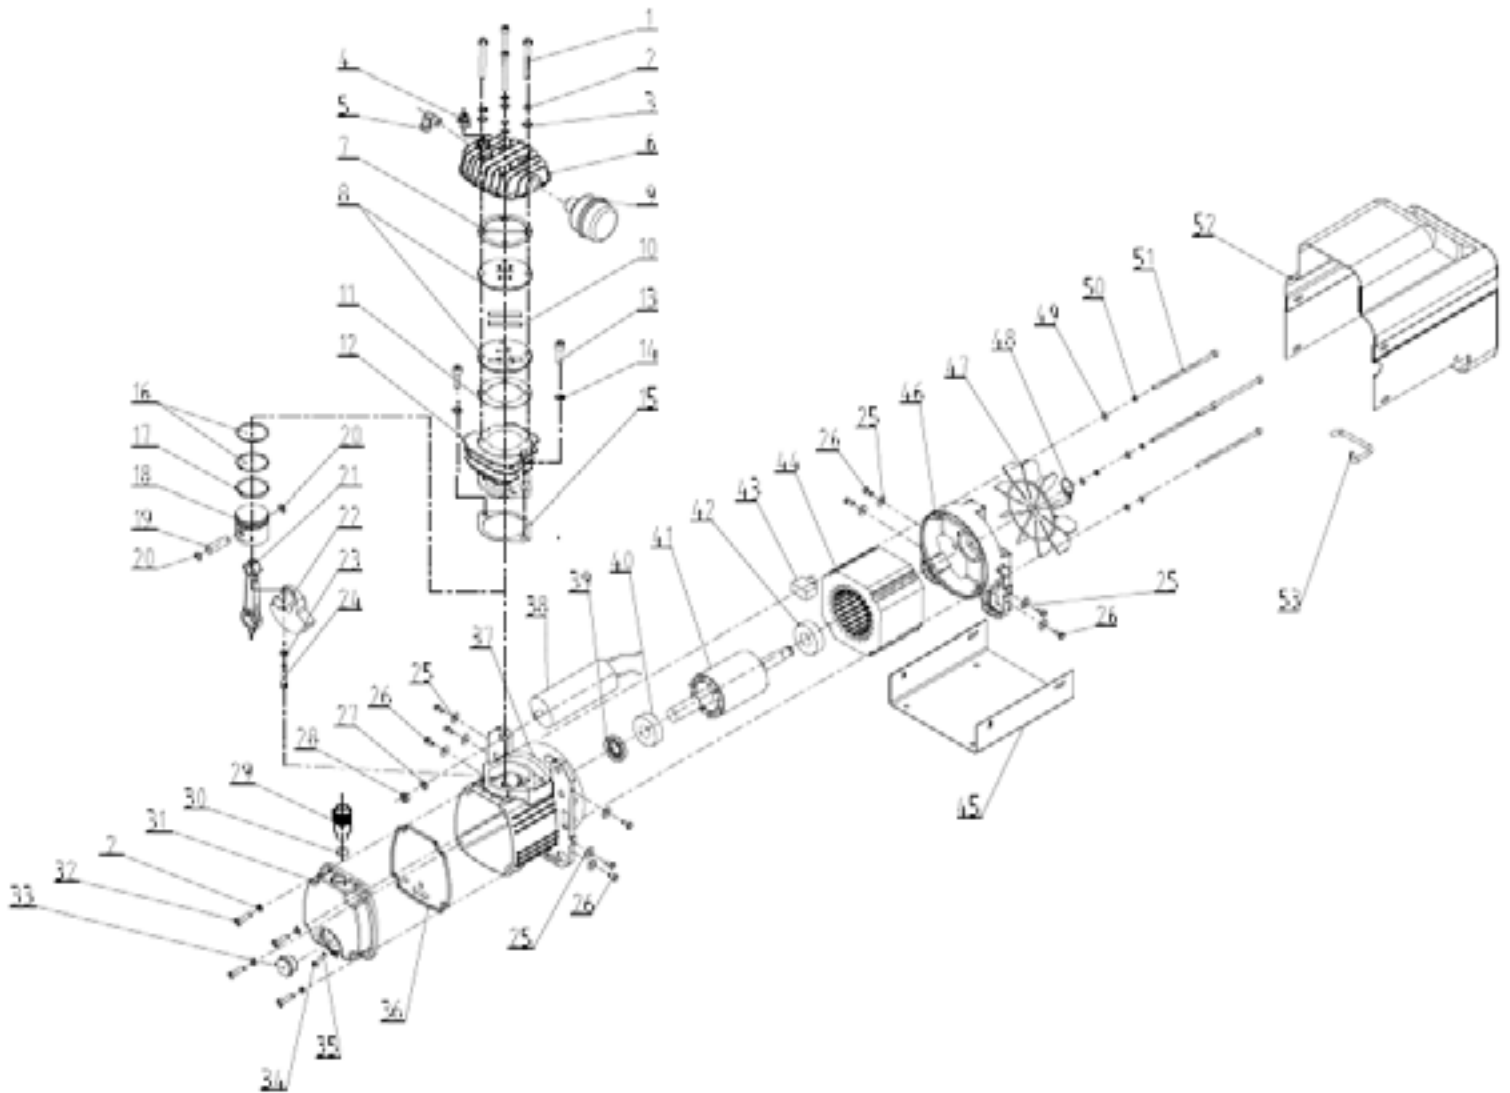

PARTS BREAKDOWN ELECTRIC AIR COMPRESSOR

MODEL:AC255

COMPLETE PUMP (REFERENCE ONLY)
SEE PAGES 2-3 FOR PARTS AVAILABILITY