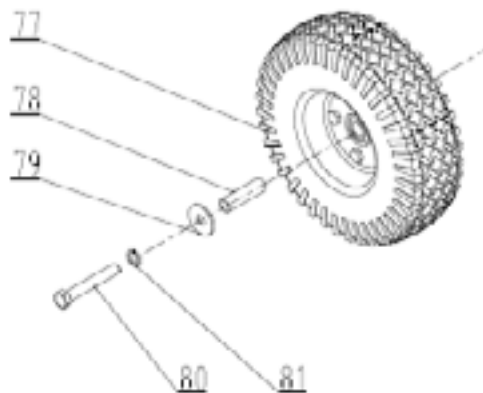

PARTS BREAKDOWN ELECTRIC AIR COMPRESSOR

MODEL:AC255

MANIFOLD ASSEMBLY, PRESSURE SWITCH

REF #	DESCRIPTION	QTY	BE PART #
64	HOSE, OUTLET	1	42.012.008
65	ELBOW	1	42.012.007
67	PRESSURE SWITCH	1	42.006.045
66	END CAP	3	42.012.009
68	GAUGE	2	
70	QUICK COUPLER	2	
71	REGULATOR	1	
69	SAFETY VALVE	1	42.006.009

WHEEL ASSEMBLY

REF #	DESCRIPTION	QTY	BE PART #
77	WHEEL	2	42.012.002
78	WHEEL SPACER	2	
79	WASHER	2	
80	BOLT	2	
81	SPRING WASHER	2	

PARTS BREAKDOWN ELECTRIC AIR COMPRESSOR

MODEL:AC255

RUBBER FEET

REF #	DESCRIPTION	QTY	BE PART #
74	FOOT, RUBBER	2	42.012.001
75	WASHER	2	
76	BOLT	2	