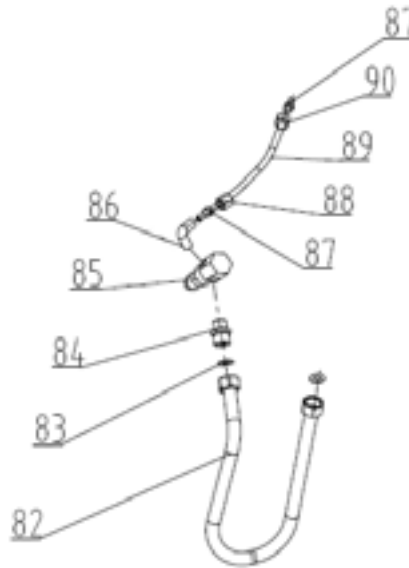

MODEL:AC255

PUMP ASSEMBLY

REF #	DESCRIPTION	QTY	BE PART #
33	SIGHT GLASS, OIL	1	42.001.029
37	CRANKCASE	1	42.001.032
38	CAPACITOR	1	42.012.026
39	SEAL, OIL	1	42.001.035
43	THERMAL PROTECTOR	1	42.001.036

PARTS BREAKDOWN ELECTRIC AIR COMPRESSOR

MODEL:AC255

MANIFOLD ASSEMBLY, PRESSURE SWITCH

REF #	DESCRIPTION	QTY	BE PART #
64	HOSE, OUTLET	1	42.012.008
65	ELBOW	1	42.012.007
67	PRESSURE SWITCH	1	42.006.045
66	END CAP	3	42.012.009
68	GAUGE	2	
70	QUICK COUPLER	2	
71	REGULATOR	1	
69	SAFETY VALVE	1	42.006.009

WHEEL ASSEMBLY

REF #	DESCRIPTION	QTY	BE PART #
77	WHEEL	2	42.012.002
78	WHEEL SPACER	2	
79	WASHER	2	
80	BOLT	2	
81	SPRING WASHER	2	

PARTS BREAKDOWN ELECTRIC AIR COMPRESSOR

MODEL:AC255

RUBBER FEET

REF #	DESCRIPTION	QTY	BE PART #
74	FOOT, RUBBER	2	42.012.001
75	WASHER	2	
76	BOLT	2	

DISCHARGE TUBE

REF #	DESCRIPTION	QTY	BE PART #
82	INLET ASSEMBLY	1	42.012.005
83	SEAL GASKET	2	
84	STRAIGHT JOINT	1	
85	CHECK VALVE	1	42.012.003
86	ELBOW	1	42.012.004
87	FERRULE	2	
88	NUT	1	
89	ALUMINUM TUBE	1	
90	NUT	1	