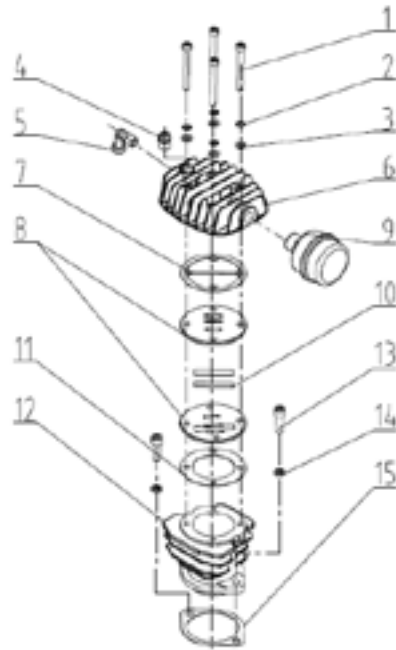

PARTS BREAKDOWN ELECTRIC AIR COMPRESSOR

MODEL:AC255

BEPOWEREQUIPMENT

.COM

PARTS BREAKDOWN ELECTRIC AIR COMPRESSOR

MODEL:AC255

PISTON ASSEMBLY

REF #	DESCRIPTION	QTY	BE PART #
22	CRANK SHAFT	1	42.001.031

COMPRESSOR HEAD

REF #	DESCRIPTION	QTY	BE PART #
2	WASHER, SPRING	8	42.001.028
3	WASHER, PLAIN	4	42.001.034
4	COLD WEATHER START VALVE	1	42.010.050
9	AIR FILTER, COMPLETE ASSEMBLY	1	42.012.013

PARTS BREAKDOWN ELECTRIC AIR COMPRESSOR

MODEL:AC255

PUMP ASSEMBLY

REF #	DESCRIPTION	QTY	BE PART #
33	SIGHT GLASS, OIL	1	42.001.029
37	CRANKCASE	1	42.001.032
38	CAPACITOR	1	42.012.026
39	SEAL, OIL	1	42.001.035
43	THERMAL PROTECTOR	1	42.001.036

PARTS BREAKDOWN ELECTRIC AIR COMPRESSOR

MODEL:AC255

MANIFOLD ASSEMBLY, PRESSURE SWITCH

REF #	DESCRIPTION	QTY	BE PART #
64	HOSE, OUTLET	1	42.012.008
65	ELBOW	1	42.012.007
67	PRESSURE SWITCH	1	42.006.045
66	END CAP	3	42.012.009
68	GAUGE	2	
70	QUICK COUPLER	2	
71	REGULATOR	1	
69	SAFETY VALVE	1	42.006.009