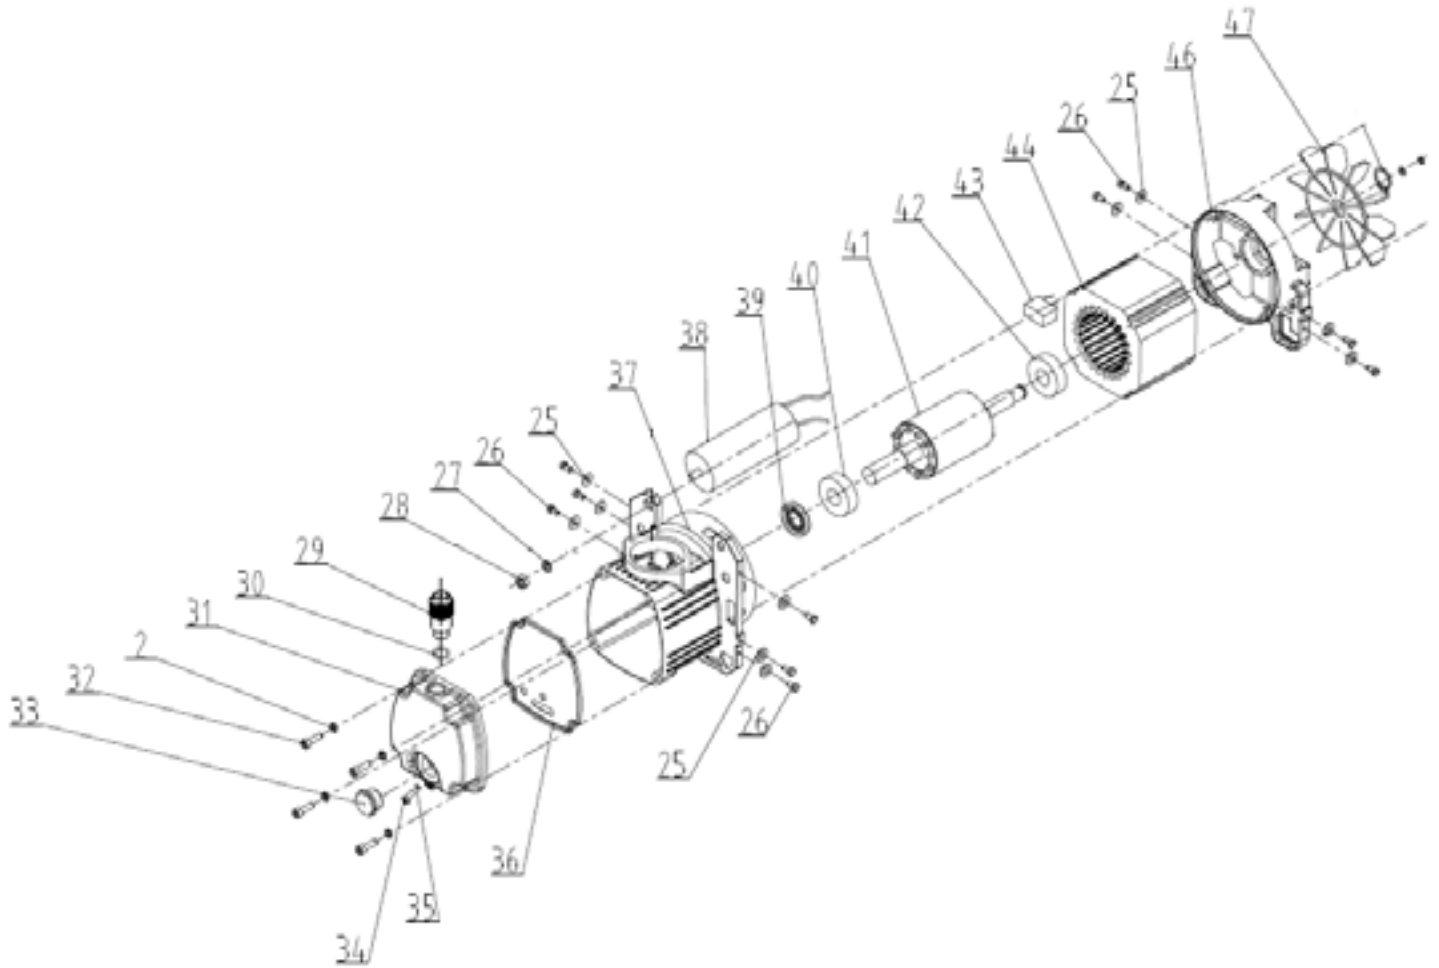

PARTS BREAKDOWN ELECTRIC AIR COMPRESSOR

MODEL:AC255

BEPOWEREQUIPMENT

.COM

PARTS BREAKDOWN ELECTRIC AIR COMPRESSOR

MODEL:AC255

PISTON ASSEMBLY

REF #	DESCRIPTION	QTY	BE PART #
22	CRANK SHAFT	1	42.001.031

COMPRESSOR HEAD

REF #	DESCRIPTION	QTY	BE PART #
2	WASHER, SPRING	8	42.001.028
3	WASHER, PLAIN	4	42.001.034
4	COLD WEATHER START VALVE	1	42.010.050
9	AIR FILTER, COMPLETE ASSEMBLY	1	42.012.013

PARTS BREAKDOWN ELECTRIC AIR COMPRESSOR

MODEL:AC255

PUMP ASSEMBLY

REF #	DESCRIPTION	QTY	BE PART #
33	SIGHT GLASS, OIL	1	42.001.029
37	CRANKCASE	1	42.001.032
38	CAPACITOR	1	42.012.026
39	SEAL, OIL	1	42.001.035
43	THERMAL PROTECTOR	1	42.001.036

PARTS BREAKDOWN ELECTRIC AIR COMPRESSOR

MODEL:AC255

MANIFOLD ASSEMBLY, PRESSURE SWITCH

REF #	DESCRIPTION	QTY	BE PART #
64	HOSE, OUTLET	1	42.012.008
65	ELBOW	1	42.012.007
67	PRESSURE SWITCH	1	42.006.045
66	END CAP	3	42.012.009
68	GAUGE	2	
70	QUICK COUPLER	2	
71	REGULATOR	1	
69	SAFETY VALVE	1	42.006.009