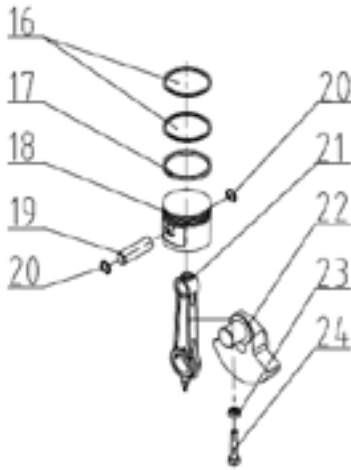

PARTS BREAKDOWN ELECTRIC AIR COMPRESSOR

MODEL:AC255

BEPOWEREQUIPMENT

.COM

PARTS BREAKDOWN ELECTRIC AIR COMPRESSOR

MODEL:AC255

PISTON ASSEMBLY

REF #	DESCRIPTION	QTY	BE PART #
22	CRANK SHAFT	1	42.001.031

COMPRESSOR HEAD

REF #	DESCRIPTION	QTY	BE PART #
2	WASHER, SPRING	8	42.001.028
3	WASHER, PLAIN	4	42.001.034
4	COLD WEATHER START VALVE	1	42.010.050
9	AIR FILTER, COMPLETE ASSEMBLY	1	42.012.013

PARTS BREAKDOWN ELECTRIC AIR COMPRESSOR

MODEL:AC255

PUMP ASSEMBLY

REF #	DESCRIPTION	QTY	BE PART #
33	SIGHT GLASS, OIL	1	42.001.029
37	CRANKCASE	1	42.001.032
38	CAPACITOR	1	42.012.026
39	SEAL, OIL	1	42.001.035
43	THERMAL PROTECTOR	1	42.001.036

PARTS BREAKDOWN ELECTRIC AIR COMPRESSOR

MODEL:AC255

MANIFOLD ASSEMBLY, PRESSURE SWITCH

REF #	DESCRIPTION	QTY	BE PART #
64	HOSE, OUTLET	1	42.012.008
65	ELBOW	1	42.012.007
67	PRESSURE SWITCH	1	42.006.045
66	END CAP	3	42.012.009
68	GAUGE	2	
70	QUICK COUPLER	2	
71	REGULATOR	1	
69	SAFETY VALVE	1	42.006.009