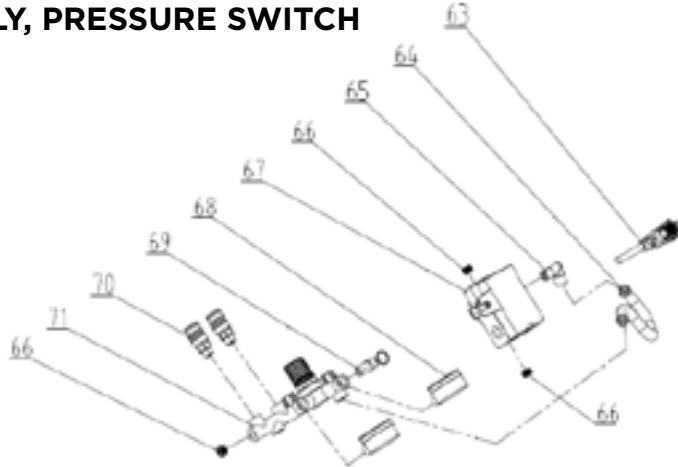

PARTS BREAKDOWN ELECTRIC AIR COMPRESSOR

MODEL:AC255

BEPOWEREQUIPMENT

.COM

PARTS BREAKDOWN ELECTRIC AIR COMPRESSOR

MODEL:AC255

PISTON ASSEMBLY

REF #	DESCRIPTION	QTY	BE PART #
22	CRANK SHAFT	1	42.001.031

COMPRESSOR HEAD

REF #	DESCRIPTION	QTY	BE PART #
2	WASHER, SPRING	8	42.001.028
3	WASHER, PLAIN	4	42.001.034
4	COLD WEATHER START VALVE	1	42.010.050
9	AIR FILTER, COMPLETE ASSEMBLY	1	42.012.013

PARTS BREAKDOWN ELECTRIC AIR COMPRESSOR

MODEL:AC255

PUMP ASSEMBLY

REF #	DESCRIPTION	QTY	BE PART #
33	SIGHT GLASS, OIL	1	42.001.029
37	CRANKCASE	1	42.001.032
38	CAPACITOR	1	42.012.026
39	SEAL, OIL	1	42.001.035
43	THERMAL PROTECTOR	1	42.001.036

PARTS BREAKDOWN ELECTRIC AIR COMPRESSOR

MODEL:AC255

MANIFOLD ASSEMBLY, PRESSURE SWITCH

REF #	DESCRIPTION	QTY	BE PART #
64	HOSE, OUTLET	1	42.012.008
65	ELBOW	1	42.012.007
67	PRESSURE SWITCH	1	42.006.045
66	END CAP	3	42.012.009
68	GAUGE	2	
70	QUICK COUPLER	2	
71	REGULATOR	1	
69	SAFETY VALVE	1	42.006.009