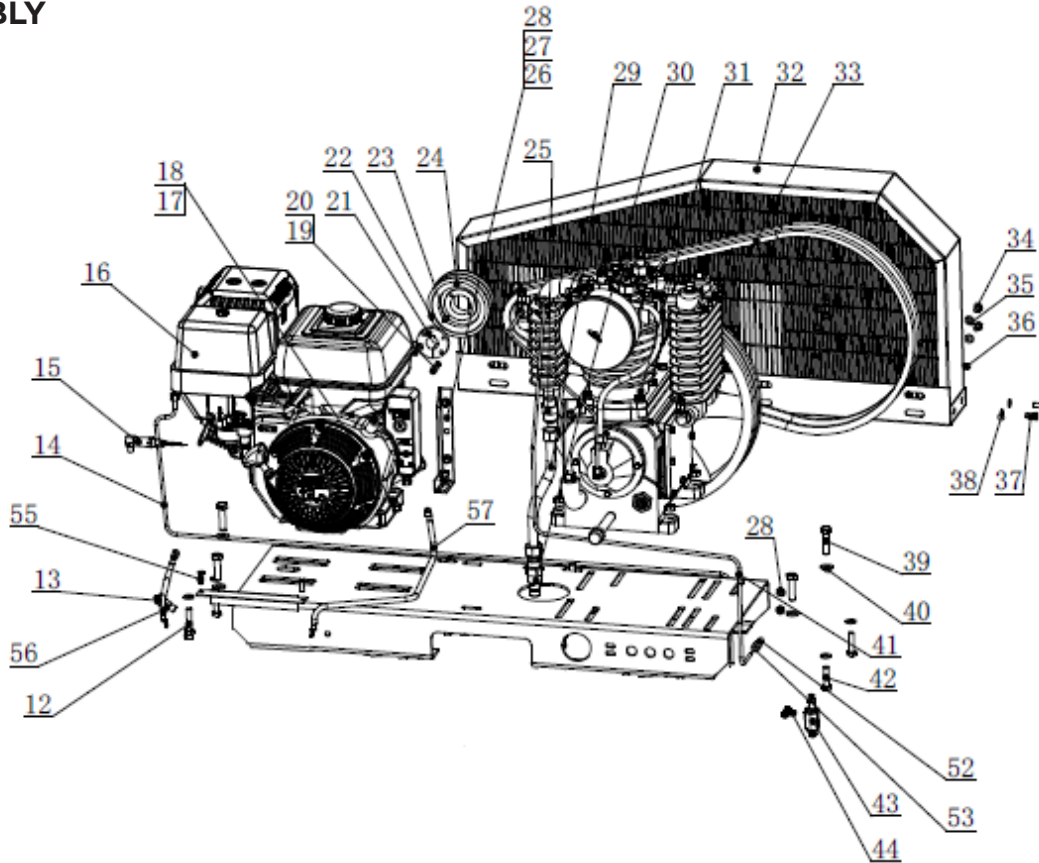

## TOP ASSEMBLY

REF #	DESCRIPTION	QTY	BE PART #
11	FLEX LINE	1	42.005.082
15	BULLWHIP THROTTLE CONTROL	1	42.010.027
16	HONDA GX390	1	CHECK WITH HONDA
19	HEX SOCKET HEAD CAP SCREW	2	42.005.087
21	PULLEY BUSHING	1	
22	SOCKET HEAD CAP SCREW	1	
23	PLAIN KEY	1	
24	MOTOR PULLEY	1	
29	FLEX LINE	1	42.005.083
31	CA1U PUMP PUMP ASSEMBLY	1	42.005.020
32	BELT GUARD	1	42.005.078
33	**V BELT	1	B77
43	UNLOADER PILOT VALVE	1	42.005.069