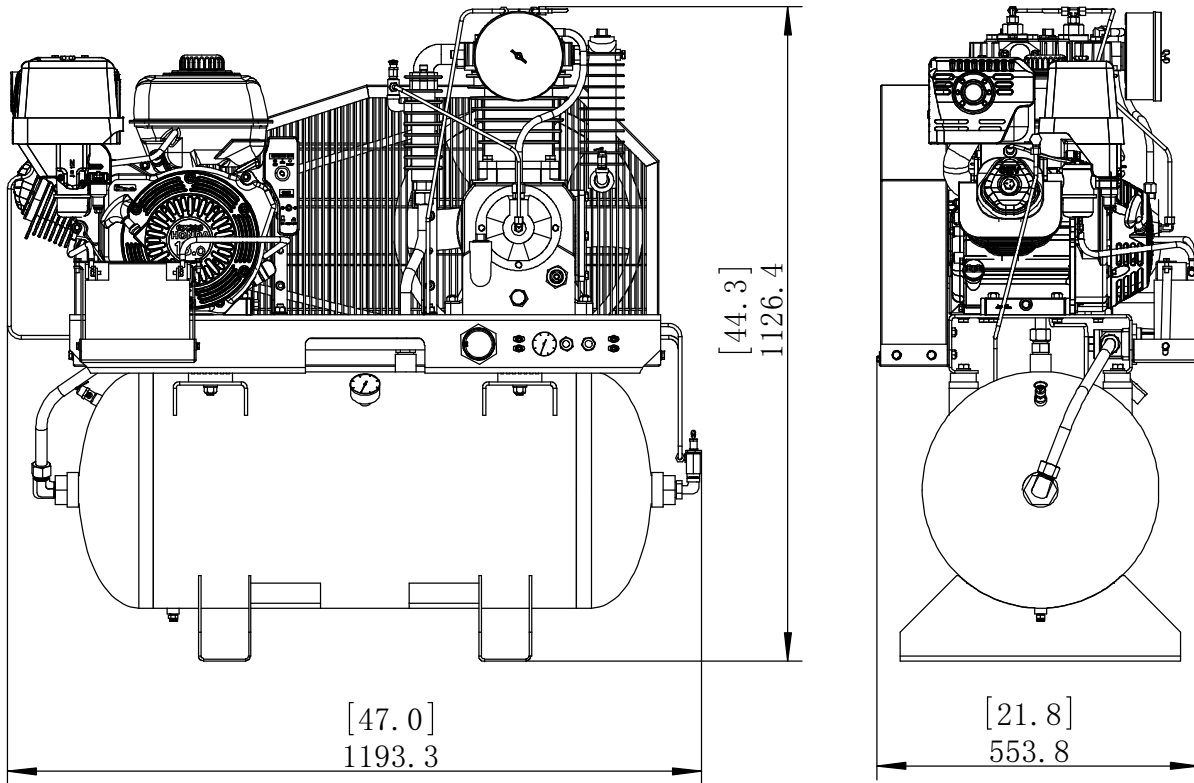

# PARTS BREAKDOWN AIR COMPRESSOR

MODEL:AC1330HEB2

**CA1U PUMP**  
42.005.020

REF #	DESCRIPTION	QTY	BE PART #
11,12	CENTRIFUGAL UNLOADER ELBOW	1	42.005.022
13	PUMP FLYWHEEL	1	42.005.057
62	AIR FILTER ASSEMBLY	1	42.008.052
63	AIR FILTER ELEMENT	1	42.005.028

# PARTS BREAKDOWN

### DIMENSIONS

DIMENSION	MEASUREMENT	QTY
LENGTH	INCHES	47
	MILLIMETERS	1193.3
WIDTH	INCHES	21.8
	MILLIMETERS	553.8
HEIGHT	INCHES	44.3
	MILLIMETERS	1126.4

\*SHOWN WITH OPTIONAL BATTERY KIT INSTALLED

DESCRIPTION	QTY	BE PART #
LITHIUM-ION BATTERY	1	85.573.108
BATTERY BOX AND BRACKET	1	85.603.005
BATTERY CABLE, 10 GAUGE, RED	1	85.603.009
BATTERY CABLE, 10 GAUGE, BLACK	1	85.603.010
BATTERY TERMINAL RING, 1/4"	4	85.504.006
BATTERY TERMINAL COVER, RED	1	85.504.029
BATTERY TERMINAL COVER, BLACK	1	85.504.030