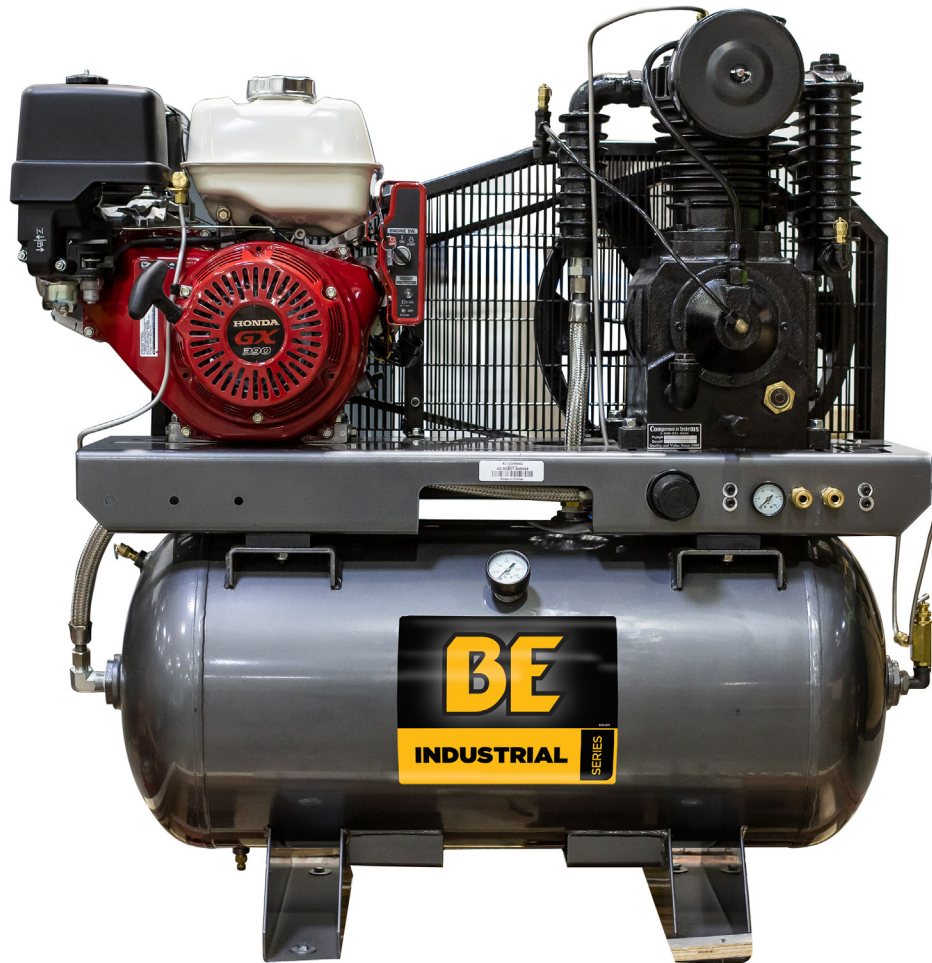

## AIR COMPRESSOR

MODEL:AC1330HEB2

---

---

**BEPOWEREQUIPMENT**

**.COM**

# PARTS BREAKDOWN AIR COMPRESSOR

MODEL:AC1330HEB2

## TOP ASSEMBLY

REF #	DESCRIPTION	QTY	BE PART #
11	FLEX LINE	1	42.005.082
15	BULLWHIP THROTTLE CONTROL	1	42.010.027
16	HONDA GX390	1	CHECK WITH HONDA
19	HEX SOCKET HEAD CAP SCREW	2	42.005.087
21	PULLEY BUSHING	1	
22	SOCKET HEAD CAP SCREW	1	
23	PLAIN KEY	1	
24	MOTOR PULLEY	1	
29	FLEX LINE	1	42.005.083
31	CA1U PUMP PUMP ASSEMBLY	1	42.005.020
32	BELT GUARD	1	42.005.078
33	**V BELT	1	B77
43	UNLOADER PILOT VALVE	1	42.005.069