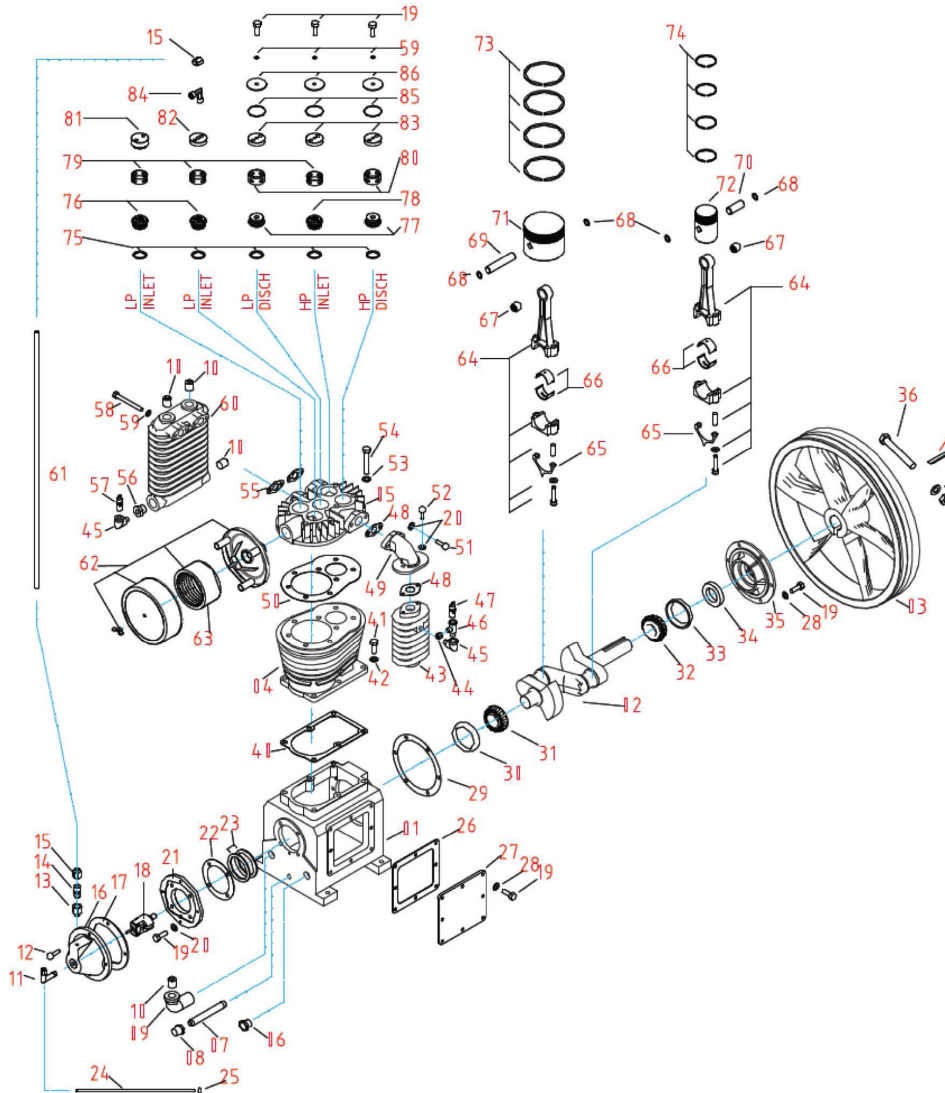

### TANK ASSEMBLY

REF #	DESCRIPTION	QTY	BE PART #
2	PRESSURE REGULATOR VALVE	1	42.005.080
5	TANK DRAIN VALVE	1	42.006.041
48	SAFETY RELIEF VALVE	1	42.010.028
49	MANIFOLD	1	42.005.090
50	BRASS COUPLER	2	42.000.046
51	PRESSURE REGULATING	1	42.005.080

# PARTS BREAKDOWN AIR COMPRESSOR

MODEL:AC1330HEB2

**CA1U PUMP**  
42.005.020

REF #	DESCRIPTION	QTY	BE PART #
11,12	CENTRIFUGAL UNLOADER ELBOW	1	42.005.022
13	PUMP FLYWHEEL	1	42.005.057
62	AIR FILTER ASSEMBLY	1	42.008.052
63	AIR FILTER ELEMENT	1	42.005.028

# PARTS BREAKDOWN

### DIMENSIONS

DIMENSION	MEASUREMENT	QTY
LENGTH	INCHES	47
	MILLIMETERS	1193.3
WIDTH	INCHES	21.8
	MILLIMETERS	553.8
HEIGHT	INCHES	44.3
	MILLIMETERS	1126.4

\*SHOWN WITH OPTIONAL BATTERY KIT INSTALLED

DESCRIPTION	QTY	BE PART #
LITHIUM-ION BATTERY	1	85.573.108
BATTERY BOX AND BRACKET	1	85.603.005
BATTERY CABLE, 10 GAUGE, RED	1	85.603.009
BATTERY CABLE, 10 GAUGE, BLACK	1	85.603.010
BATTERY TERMINAL RING, 1/4"	4	85.504.006
BATTERY TERMINAL COVER, RED	1	85.504.029
BATTERY TERMINAL COVER, BLACK	1	85.504.030