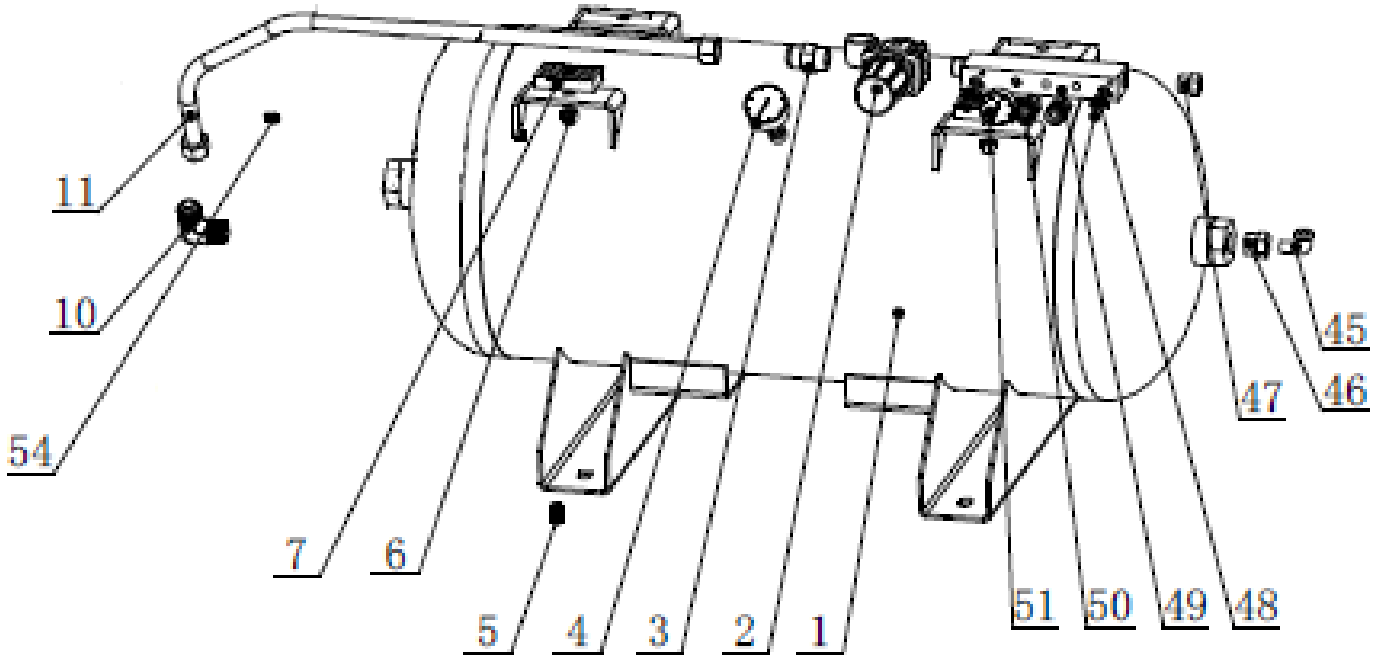

REF #	DESCRIPTION	QTY	BE PART #
2	PRESSURE REGULATOR VALVE	1	42.005.080
5	TANK DRAIN VALVE	1	42.006.041
48	SAFETY RELIEF VALVE	1	42.010.028
49	MANIFOLD	1	42.005.090
50	BRASS COUPLER	2	42.000.046
51	PRESSURE REGULATING	1	42.005.080