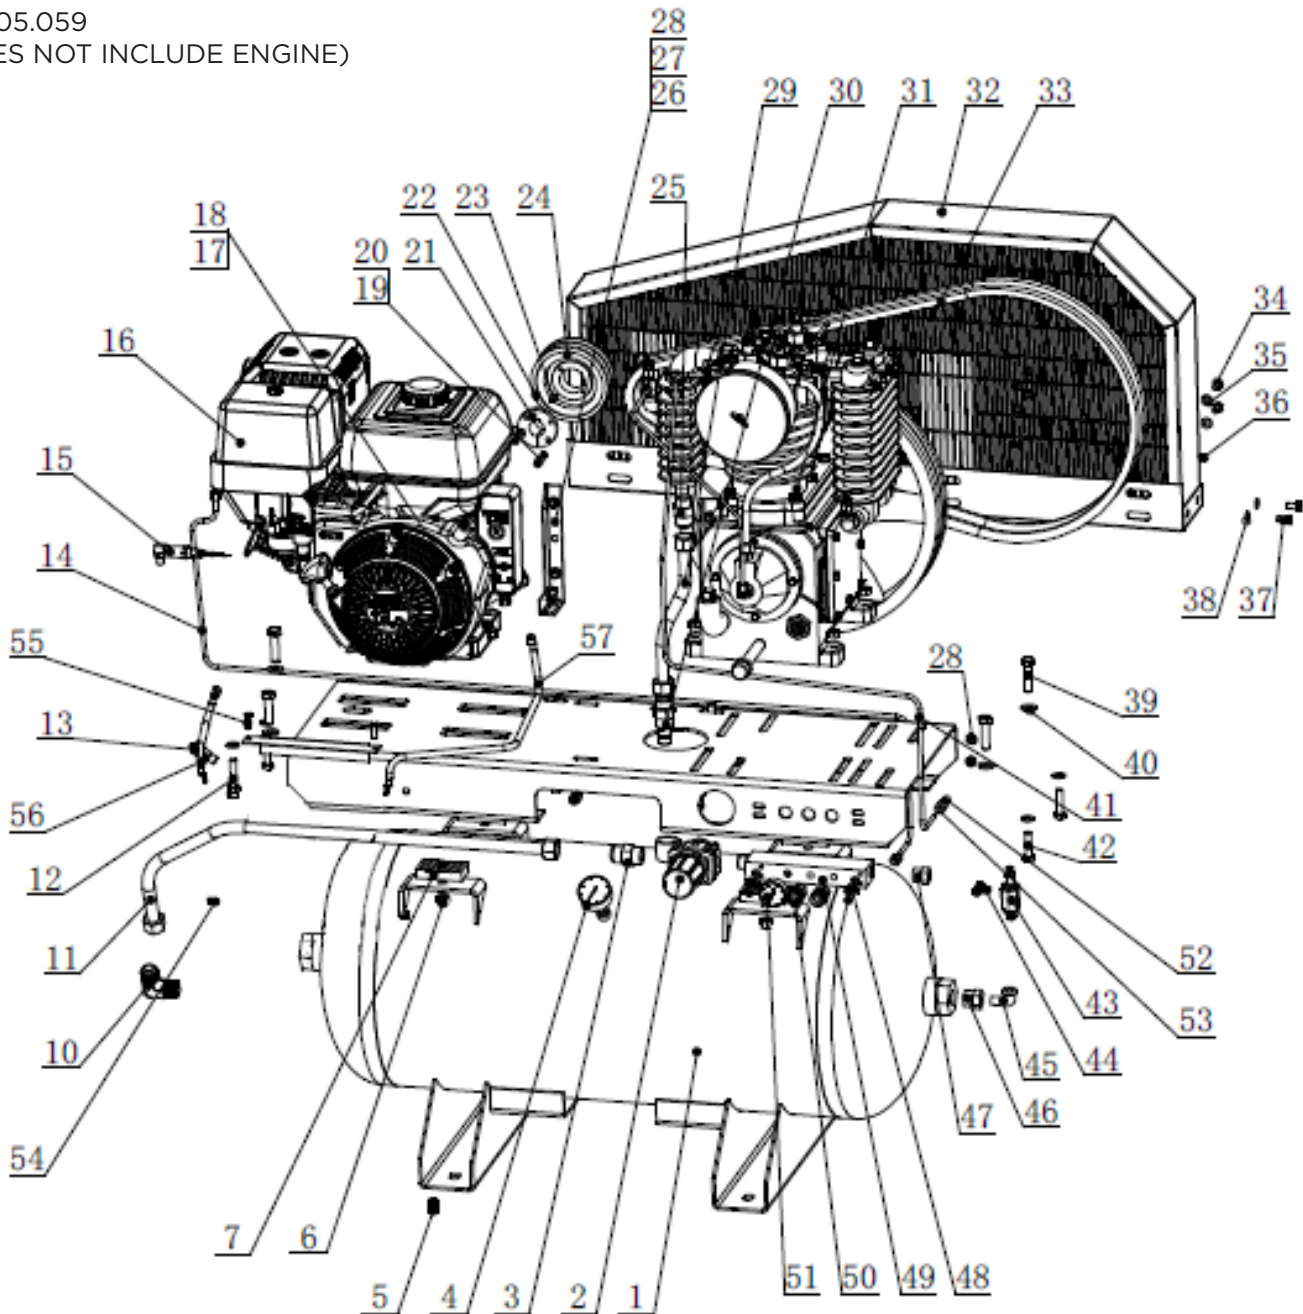

COMPLETE PUMP TANK ASSEMBLY

42.005.059

(DOES NOT INCLUDE ENGINE)