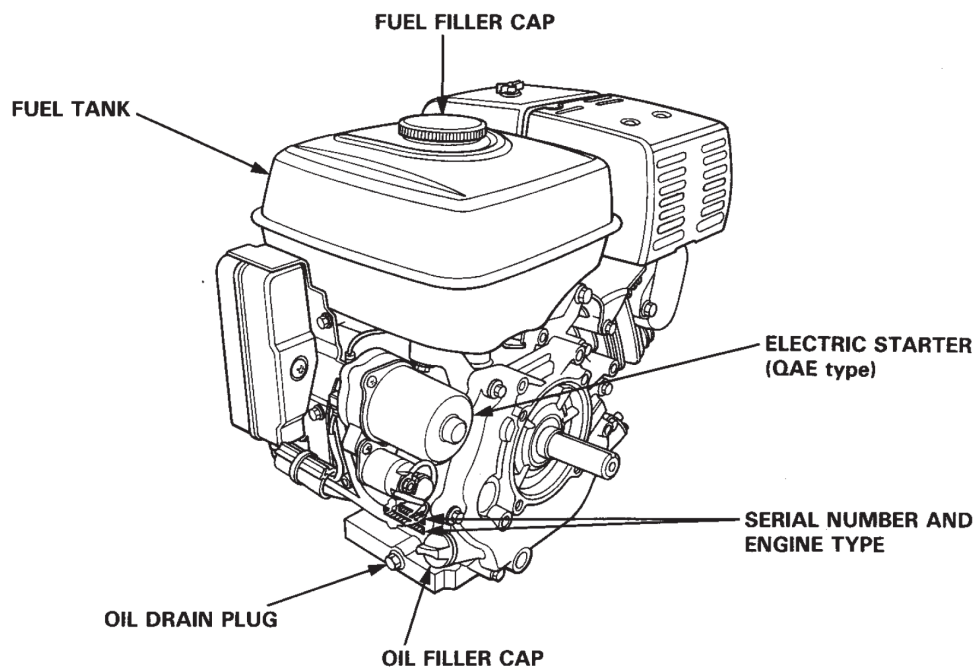

PRESSURE WASHER BREAKDOWN

B4013HAAS

REF #	DESCRIPTION	PART #
1	Frame	85.600.129
2	Engine - Honda GX390	Not For Resale
3	Pump - RRV4G40D	85.129.042
4	Wheels	85.660.050BF
5	Soap Hose	85.400.005
6	Nozzle Set	85.210.035
7	Gun & Wand	85.205.026
8	Hose 50' x 3/8"	85.238.153

PRESSURE WASHER BREAKDOWN

B4013HAAS

PRESSURE WASHER BREAKDOWN

B4013HAAS

Repair Kits

Pos	Code	Description	Qty.	Pos	Code	Description	Qty.	Legend			
1	960090	Plug		6	37	1200430	Screw	4	For ○	For ●	For ◆
2	960160	O-ring		6	38	3200070	Cover	1	RRV3G36D	RRV3.5G36D	RRV4G36D
3	889052	Complete valve		6	40	3220080	Oil indicator	1			
4	800860	Screw		8	41	3320090	Disc	1			
5	1381850	Washer		8	42	650560	O-ring	1			
6	3220090	Head		1	43	200390	Snap ring	1			
7	180101	O-ring		1	44	1981210	Bearing	1			
8	820361	Plug		1	45	3200210	Base	2			
9	740290	O-ring		1	46	1322640	Washer	4			
10	1980740	Plug		1	47	850250	Screw	4			
11	880581	Plug		1	53	880830	O-ring	6			
12	820510	O-ring		1	54	1080550	Ring	3			
13	2760220	Ring		3	60	1260770	Circlip	1			
14	1342761	Gasket		3	61	3220240	Crankshaft - Hollow Shaft ◆	1			
15	3200680	Ring		3	61	3220450	Crankshaft - Hollow Shaft ◆	1			
16	3220150	Piston guide		3	61	3220460	Crankshaft - Hollow Shaft ○	1			
17	3200690	Gasket		3	62	820440	Grub screw	1			
18	3200700	Ring		3	63	3220260	Bearing	1			
19	770260	O-ring		3	64	3220430	O-ring	1			
20	3220140	Piston guide		3	65	3220270	Snap ring	1			
21	1260110	Nut		3	66	780060	Screw	4			
22	1260100	Washer		3							
23	1780070	Piston		3	AR64516	Oil	2				
24	1260091	Spacer		3		OIL CAPACITY - 13.35 oz					
25	1260460	Ring		3							
26	3220010	Pump body		1							
27	880130	Plug		1							
28	480480	O-ring		3							
29	3220060	Piston		3							
30	3220070	Conrod pin		3							
31	3220040	Conrod		3							
32	651540	O-ring		1							
33	3220030	Rear cover		1							
34	3200220	Screw		4							
35	820510	O-ring		1							
36	880581	Plug		1							