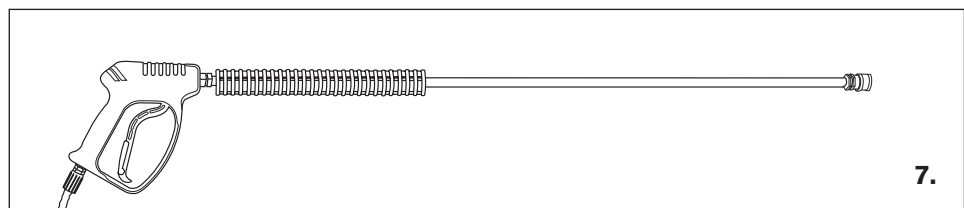

PRESSURE WASHER BREAKDOWN

B4013HAAS

REF #	DESCRIPTION	PART #
1	Frame	85.600.129
2	Engine - Honda GX390	Not For Resale
3	Pump - RRV4G40D	85.129.042
4	Wheels	85.660.050BF
5	Soap Hose	85.400.005
6	Nozzle Set	85.210.035
7	Gun & Wand	85.205.026
8	Hose 50' x 3/8"	85.238.153

PRESSURE WASHER BREAKDOWN

B4013HAAS

PRESSURE WASHER BREAKDOWN

B4013HAAS

Repair Kits

Pos	Code	Description	Qty.	Pos	Code	Description	Qty.	Legend			
1	960090	Plug		6	37	1200430	Screw	4	For ○	For ●	For ◆
2	960160	O-ring		6	38	3200070	Cover	1	RRV3G36D	RRV3.5G36D	RRV4G36D
3	889052	Complete valve		6	40	3220080	Oil indicator	1			
4	800860	Screw		8	41	3320090	Disc	1			
5	1381850	Washer		8	42	650560	O-ring	1			
6	3220090	Head		1	43	200390	Snap ring	1			
7	180101	O-ring		1	44	1981210	Bearing	1			
8	820361	Plug		1	45	3200210	Base	2			
9	740290	O-ring		1	46	1322640	Washer	4			
10	1980740	Plug		1	47	850250	Screw	4			
11	880581	Plug		1	53	880830	O-ring	6			
12	820510	O-ring		1	54	1080550	Ring	3			
13	2760220	Ring		3	60	1260770	Circlip	1			
14	1342761	Gasket		3	61	3220240	Crankshaft - Hollow Shaft ◆	1			
15	3200680	Ring		3	61	3220450	Crankshaft - Hollow Shaft ◆	1			
16	3220150	Piston guide		3	61	3220460	Crankshaft - Hollow Shaft ○	1			
17	3200690	Gasket		3	62	820440	Grub screw	1			
18	3200700	Ring		3	63	3220260	Bearing	1			
19	770260	O-ring		3	64	3220430	O-ring	1			
20	3220140	Piston guide		3	65	3220270	Snap ring	1			
21	1260110	Nut		3	66	780060	Screw	4			
22	1260100	Washer		3							
23	1780070	Piston		3	AR64516	Oil	2				
24	1260091	Spacer		3		OIL CAPACITY - 13.35 oz					
25	1260460	Ring		3							
26	3220010	Pump body		1							
27	880130	Plug		1							
28	480480	O-ring		3							
29	3220060	Piston		3							
30	3220070	Conrod pin		3							
31	3220040	Conrod		3							
32	651540	O-ring		1							
33	3220030	Rear cover		1							
34	3200220	Screw		4							
35	820510	O-ring		1							
36	880581	Plug		1							