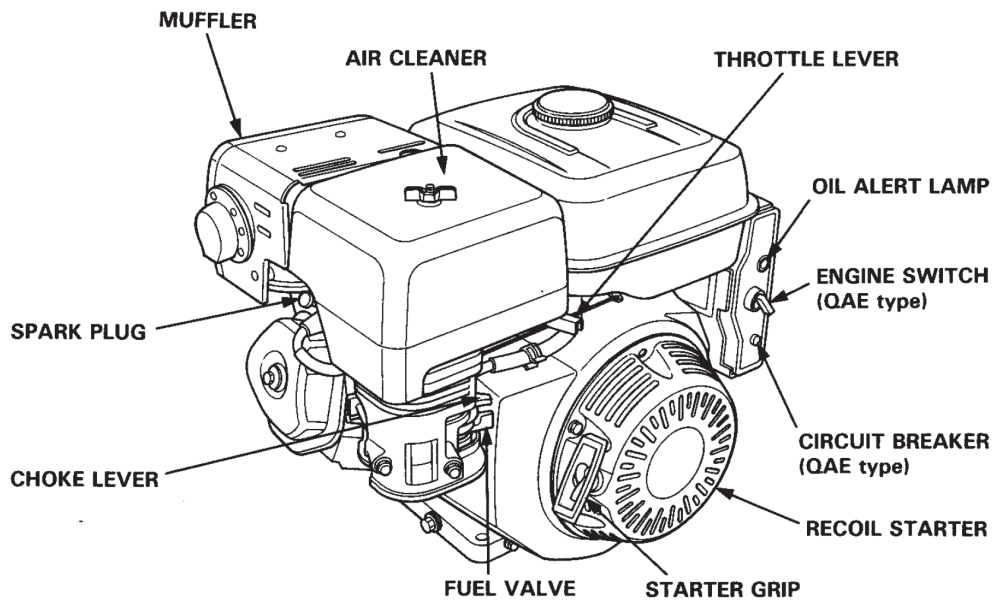

PRESSURE WASHER BREAKDOWN

B4013HAAS

REF #	DESCRIPTION	PART #
1	Frame	85.600.129
2	Engine - Honda GX390	Not For Resale
3	Pump - RRV4G40D	85.129.042
4	Wheels	85.660.050BF
5	Soap Hose	85.400.005
6	Nozzle Set	85.210.035
7	Gun & Wand	85.205.026
8	Hose 50' x 3/8"	85.238.153

PRESSURE WASHER BREAKDOWN

B4013HAAS

PRESSURE WASHER BREAKDOWN

B4013HAAS

Repair Kits

Pos	Code	Description	Qty.	Pos	Code	Description	Qty.	Legend			
1	960090	Plug		6	37	1200430	Screw	4	For ○	For ●	For ◆
2	960160	O-ring		6	38	3200070	Cover	1	RRV3G36D	RRV3.5G36D	RRV4G36D
3	889052	Complete valve		6	40	3220080	Oil indicator	1			
4	800860	Screw		8	41	3320090	Disc	1			
5	1381850	Washer		8	42	650560	O-ring	1			
6	3220090	Head		1	43	200390	Snap ring	1			
7	180101	O-ring		1	44	1981210	Bearing	1			
8	820361	Plug		1	45	3200210	Base	2			
9	740290	O-ring		1	46	1322640	Washer	4			
10	1980740	Plug		1	47	850250	Screw	4			
11	880581	Plug		1	53	880830	O-ring	6			
12	820510	O-ring		1	54	1080550	Ring	3			
13	2760220	Ring		3	60	1260770	Circlip	1			
14	1342761	Gasket		3	61	3220240	Crankshaft - Hollow Shaft ◆	1			
15	3200680	Ring		3	61	3220450	Crankshaft - Hollow Shaft ◆	1			
16	3220150	Piston guide		3	61	3220460	Crankshaft - Hollow Shaft ○	1			
17	3200690	Gasket		3	62	820440	Grub screw	1			
18	3200700	Ring		3	63	3220260	Bearing	1			
19	770260	O-ring		3	64	3220430	O-ring	1			
20	3220140	Piston guide		3	65	3220270	Snap ring	1			
21	1260110	Nut		3	66	780060	Screw	4			
22	1260100	Washer		3							
23	1780070	Piston		3	AR64516	Oil	2				
24	1260091	Spacer		3		OIL CAPACITY - 13.35 oz					
25	1260460	Ring		3							
26	3220010	Pump body		1							
27	880130	Plug		1							
28	480480	O-ring		3							
29	3220060	Piston		3							
30	3220070	Conrod pin		3							
31	3220040	Conrod		3							
32	651540	O-ring		1							
33	3220030	Rear cover		1							
34	3200220	Screw		4							
35	820510	O-ring		1							
36	880581	Plug		1							