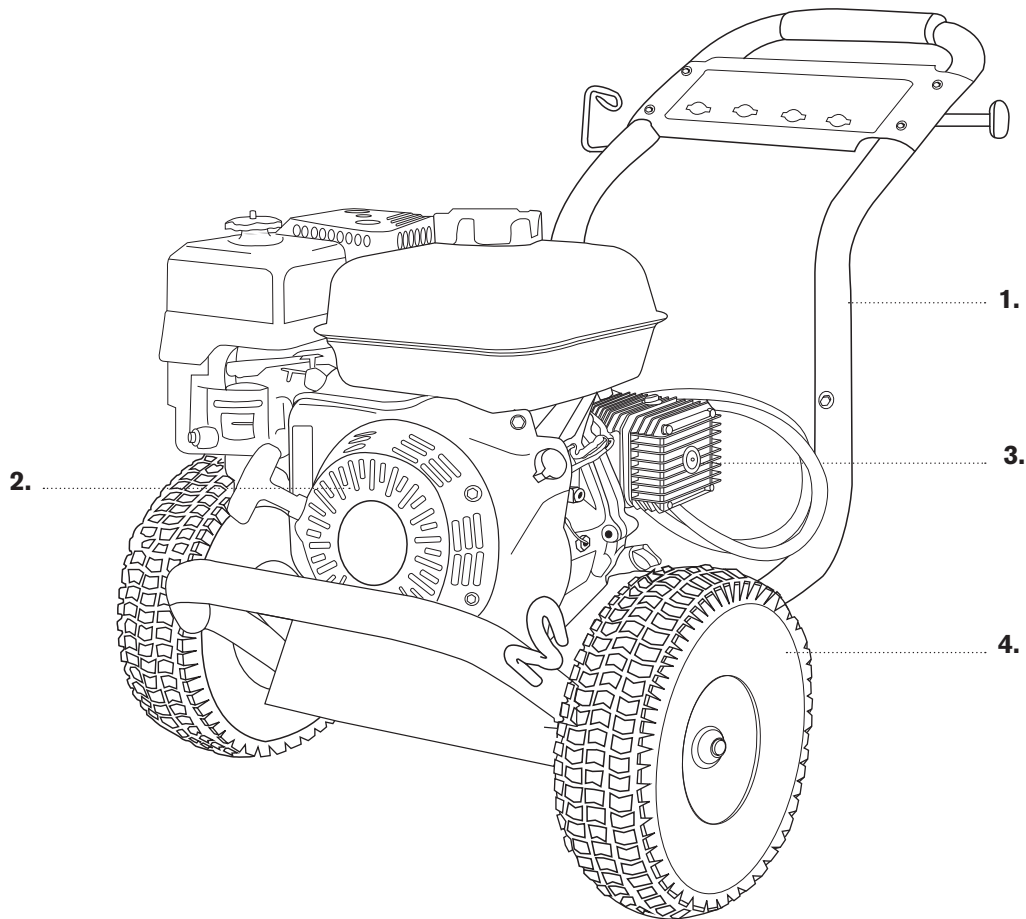

PRESSURE WASHER BREAKDOWN

B4013HAAS

REF #	DESCRIPTION	PART #
1	Frame	85.600.129
2	Engine - Honda GX390	Not For Resale
3	Pump - RRV4G40D	85.129.042
4	Wheels	85.660.050BF
5	Soap Hose	85.400.005
6	Nozzle Set	85.210.035
7	Gun & Wand	85.205.026
8	Hose 50' x 3/8"	85.238.153

PRESSURE WASHER BREAKDOWN

B4013HAAS

PRESSURE WASHER BREAKDOWN

B4013HAAS

Repair Kits

Pos	Code	Description	Qty.	Pos	Code	Description	Qty.	Legend			
1	960090	Plug		6	37	1200430	Screw	4	For ○	For ●	For ◆
2	960160	O-ring		6	38	3200070	Cover	1	RRV3G36D	RRV3.5G36D	RRV4G36D
3	889052	Complete valve		6	40	3220080	Oil indicator	1			
4	800860	Screw		8	41	3320090	Disc	1			
5	1381850	Washer		8	42	650560	O-ring	1			
6	3220090	Head		1	43	200390	Snap ring	1			
7	180101	O-ring		1	44	1981210	Bearing	1			
8	820361	Plug		1	45	3200210	Base	2			
9	740290	O-ring		1	46	1322640	Washer	4			
10	1980740	Plug		1	47	850250	Screw	4			
11	880581	Plug		1	53	880830	O-ring	6			
12	820510	O-ring		1	54	1080550	Ring	3			
13	2760220	Ring		3	60	1260770	Circlip	1			
14	1342761	Gasket		3	61	3220240	Crankshaft - Hollow Shaft ◆	1			
15	3200680	Ring		3	61	3220450	Crankshaft - Hollow Shaft ◆	1			
16	3220150	Piston guide		3	61	3220460	Crankshaft - Hollow Shaft ○	1			
17	3200690	Gasket		3	62	820440	Grub screw	1			
18	3200700	Ring		3	63	3220260	Bearing	1			
19	770260	O-ring		3	64	3220430	O-ring	1			
20	3220140	Piston guide		3	65	3220270	Snap ring	1			
21	1260110	Nut		3	66	780060	Screw	4			
22	1260100	Washer		3							
23	1780070	Piston		3	AR64516	Oil	2				
24	1260091	Spacer		3		OIL CAPACITY - 13.35 oz					
25	1260460	Ring		3							
26	3220010	Pump body		1							
27	880130	Plug		1							
28	480480	O-ring		3							
29	3220060	Piston		3							
30	3220070	Conrod pin		3							
31	3220040	Conrod		3							
32	651540	O-ring		1							
33	3220030	Rear cover		1							
34	3200220	Screw		4							
35	820510	O-ring		1							
36	880581	Plug		1							