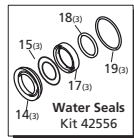

PRESSURE WASHER BREAKDOWN

B4013HAAS

REF #	DESCRIPTION	PART #
1	Frame	85.600.129
2	Engine - Honda GX390	Not For Resale
3	Pump - RRV4G40D	85.129.042
4	Wheels	85.660.050BF
5	Soap Hose	85.400.005
6	Nozzle Set	85.210.035
7	Gun & Wand	85.205.026
8	Hose 50' x 3/8"	85.238.153

PRESSURE WASHER BREAKDOWN

B4013HAAS

PRESSURE WASHER BREAKDOWN

B4013HAAS

Repair Kits

Pos	Code	Description	Qty.	Pos	Code	Description	Qty.	Legend			
1	960090	Plug		6	37	1200430	Screw	4	For ○	For ●	For ◆
2	960160	O-ring		6	38	3200070	Cover	1	RRV3G36D	RRV3.5G36D	RRV4G36D
3	889052	Complete valve		6	40	3220080	Oil indicator	1			
4	800860	Screw		8	41	3320090	Disc	1			
5	1381850	Washer		8	42	650560	O-ring	1			
6	3220090	Head		1	43	200390	Snap ring	1			
7	180101	O-ring		1	44	1981210	Bearing	1			
8	820361	Plug		1	45	3200210	Base	2			
9	740290	O-ring		1	46	1322640	Washer	4			
10	1980740	Plug		1	47	850250	Screw	4			
11	880581	Plug		1	53	880830	O-ring	6			
12	820510	O-ring		1	54	1080550	Ring	3			
13	2760220	Ring		3	60	1260770	Circlip	1			
14	1342761	Gasket		3	61	3220240	Crankshaft - Hollow Shaft ◆	1			
15	3200680	Ring		3	61	3220450	Crankshaft - Hollow Shaft ◆	1			
16	3220150	Piston guide		3	61	3220460	Crankshaft - Hollow Shaft ○	1			
17	3200690	Gasket		3	62	820440	Grub screw	1			
18	3200700	Ring		3	63	3220260	Bearing	1			
19	770260	O-ring		3	64	3220430	O-ring	1			
20	3220140	Piston guide		3	65	3220270	Snap ring	1			
21	1260110	Nut		3	66	780060	Screw	4			
22	1260100	Washer		3							
23	1780070	Piston		3	AR64516	Oil	2				
24	1260091	Spacer		3		OIL CAPACITY - 13.35 oz					
25	1260460	Ring		3							
26	3220010	Pump body		1							
27	880130	Plug		1							
28	480480	O-ring		3							
29	3220060	Piston		3							
30	3220070	Conrod pin		3							
31	3220040	Conrod		3							
32	651540	O-ring		1							
33	3220030	Rear cover		1							
34	3200220	Screw		4							
35	820510	O-ring		1							
36	880581	Plug		1							