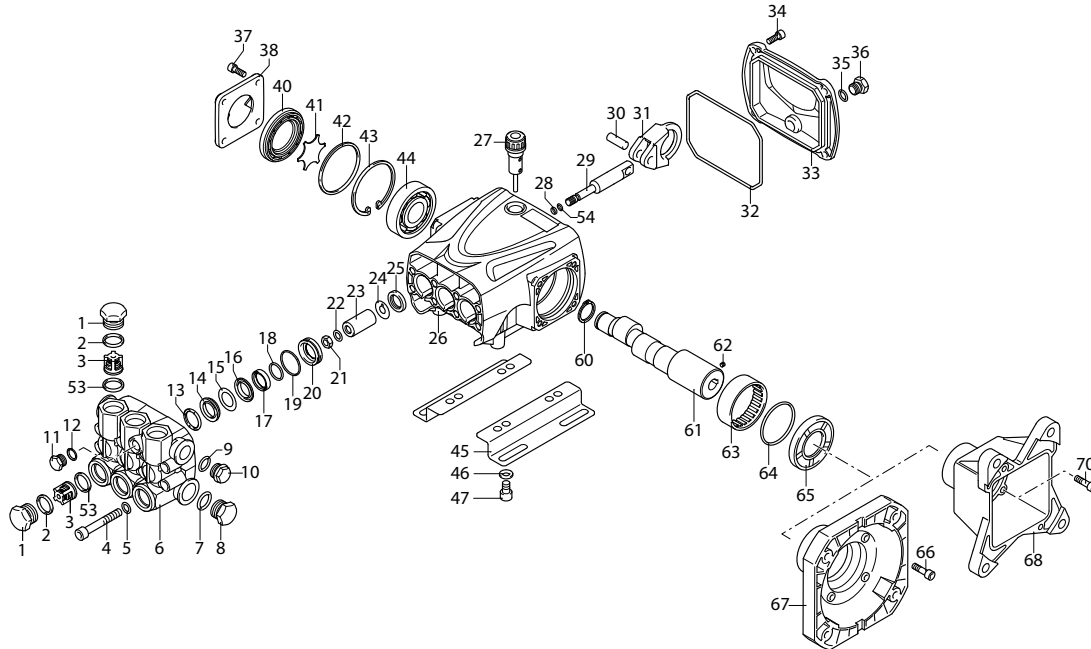

PRESSURE WASHER BREAKDOWN

B4013HAAS

REF #	DESCRIPTION	PART #
1	Frame	85.600.129
2	Engine - Honda GX390	Not For Resale
3	Pump - RRV4G40D	85.129.042
4	Wheels	85.660.050BF
5	Soap Hose	85.400.005
6	Nozzle Set	85.210.035
7	Gun & Wand	85.205.026
8	Hose 50' x 3/8"	85.238.153

PRESSURE WASHER BREAKDOWN

B4013HAAS

PRESSURE WASHER BREAKDOWN

B4013HAAS

Repair Kits

Pos	Code	Description	Qty.	Pos	Code	Description	Qty.	Legend			
1	960090	Plug		6	37	1200430	Screw	4	For ○	For ●	For ◆
2	960160	O-ring		6	38	3200070	Cover	1	RRV3G36D	RRV3.5G36D	RRV4G36D
3	889052	Complete valve		6	40	3220080	Oil indicator	1			
4	800860	Screw		8	41	3320090	Disc	1			
5	1381850	Washer		8	42	650560	O-ring	1			
6	3220090	Head		1	43	200390	Snap ring	1			
7	180101	O-ring		1	44	1981210	Bearing	1			
8	820361	Plug		1	45	3200210	Base	2			
9	740290	O-ring		1	46	1322640	Washer	4			
10	1980740	Plug		1	47	850250	Screw	4			
11	880581	Plug		1	53	880830	O-ring	6			
12	820510	O-ring		1	54	1080550	Ring	3			
13	2760220	Ring		3	60	1260770	Circlip	1			
14	1342761	Gasket		3	61	3220240	Crankshaft - Hollow Shaft ◆	1			
15	3200680	Ring		3	61	3220450	Crankshaft - Hollow Shaft ◆	1			
16	3220150	Piston guide		3	61	3220460	Crankshaft - Hollow Shaft ○	1			
17	3200690	Gasket		3	62	820440	Grub screw	1			
18	3200700	Ring		3	63	3220260	Bearing	1			
19	770260	O-ring		3	64	3220430	O-ring	1			
20	3220140	Piston guide		3	65	3220270	Snap ring	1			
21	1260110	Nut		3	66	780060	Screw	4			
22	1260100	Washer		3							
23	1780070	Piston		3	AR64516	Oil	2				
24	1260091	Spacer		3		OIL CAPACITY - 13.35 oz					
25	1260460	Ring		3							
26	3220010	Pump body		1							
27	880130	Plug		1							
28	480480	O-ring		3							
29	3220060	Piston		3							
30	3220070	Conrod pin		3							
31	3220040	Conrod		3							
32	651540	O-ring		1							
33	3220030	Rear cover		1							
34	3200220	Screw		4							
35	820510	O-ring		1							
36	880581	Plug		1							