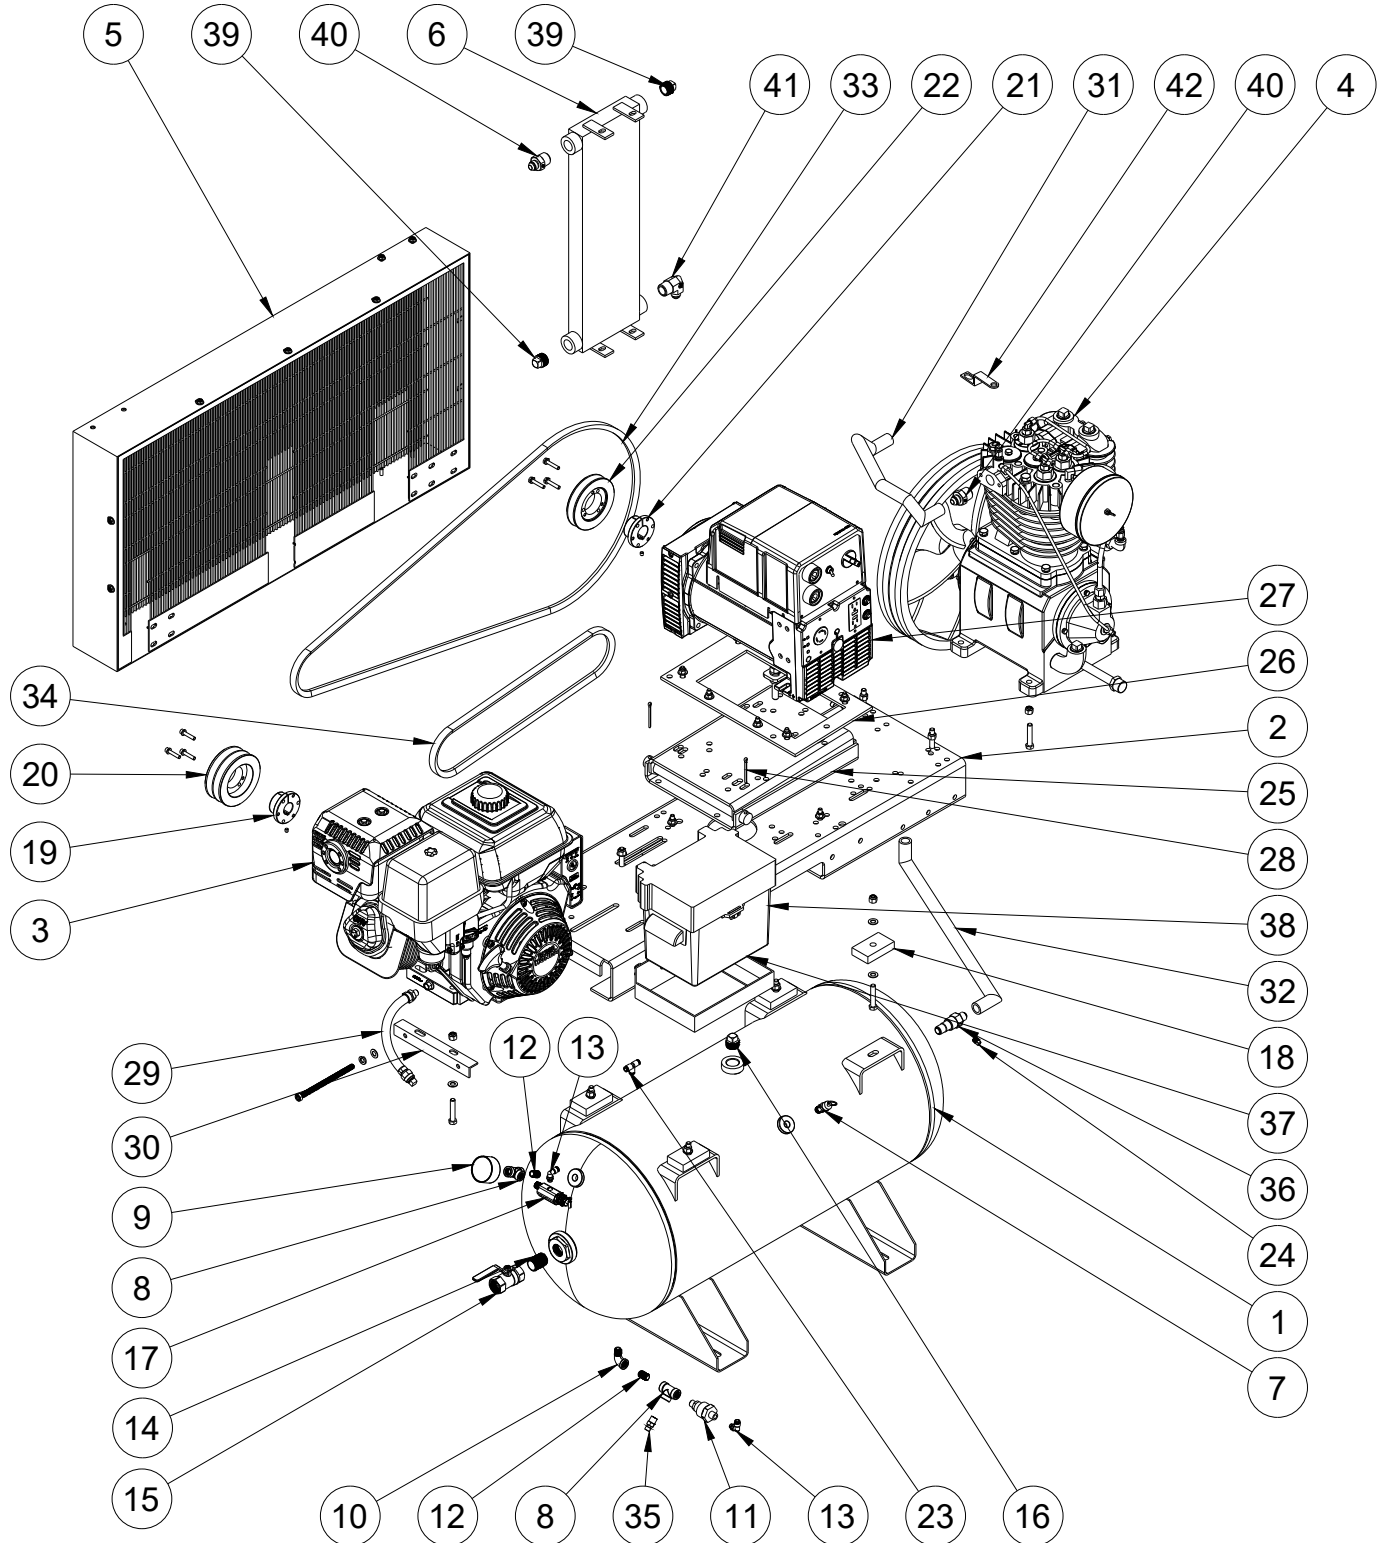

PARTS BREAKDOWN

AIR COMPRESSOR/WELDER/GENERATOR

MODEL:AC1330HB3000W

PARTS BREAKDOWN

AIR COMPRESSOR/WELDER/GENERATOR

MODEL:AC1330HB3000W

BREAKDOWN

PARTS BREAKDOWN

AIR COMPRESSOR/WELDER/GENERATOR

MODEL:AC1330HB3000W

PARTS LIST

REF #	DESCRIPTION	QTY	BE PART #
3	*HONDA GX390 ENGINE	1	*CHECK WITH HONDA
4	CA1U PUMP	1	SEE PAGE 4
9	TANK PRESSURE GAUGE, 300 PSI	1	42.004.034
11	AUTOMATIC TANK DRAIN BRASS VALVE	1	42.005.017
17	PILOT UNLOADER VALVE	1	42.005.069
18	**BATTERY BOX WITH TRAY AND WIRES	1	42.005.068
27	SINCRO WELDER/GENERATOR	1	**CHECK WITH SINCRO
34	***BELT - WELDER/GENERATOR	1	***BX39
33	***BELT - PUMP	1	***B84

MODEL:AC1330HB3000W

CA1U PUMP
42.005.020

REF #	DESCRIPTION	QTY	BE PART #
11,12	CENTRIFUGAL UNLOADER ELBOW	1	42.005.022
13	PUMP FLYWHEEL	1	42.005.057
62	AIR FILTER ASSEMBLY	1	42.008.052
63	AIR FILTER ELEMENT	1	42.005.028

PARTS BREAKDOWN

AIR COMPRESSOR/WELDER/GENERATOR

MODEL:AC1330HB3000W

DIMENSIONS

DIMENSION	MEASUREMENT	QTY
LENGTH	INCHES	51.1
	MILLIMETERS	1298.9
WIDTH	INCHES	26.7
	MILLIMETERS	678.4
HEIGHT	INCHES	43.9
	MILLIMETERS	1113.9
WEIGHT	POUNDS	550