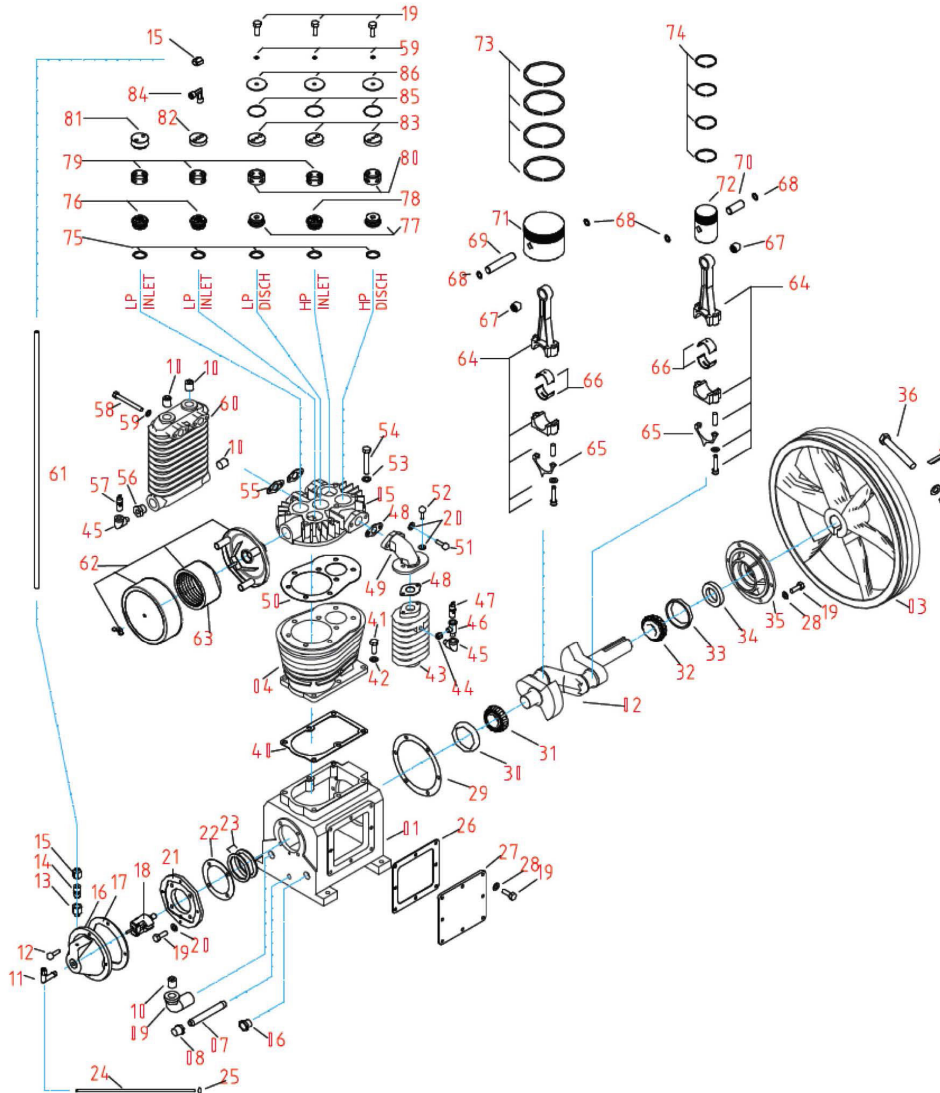

AIR COMPRESSOR/WELDER/GENERATOR

MODEL:AC1330HB3000W

PARTS LIST

REF #	DESCRIPTION	QTY	BE PART #
3	*HONDA GX390 ENGINE	1	*CHECK WITH HONDA
4	CA1U PUMP	1	SEE PAGE 4
9	TANK PRESSURE GAUGE, 300 PSI	1	42.004.034
11	AUTOMATIC TANK DRAIN BRASS VALVE	1	42.005.017
17	PILOT UNLOADER VALVE	1	42.005.069
18	**BATTERY BOX WITH TRAY AND WIRES	1	42.005.068
27	SINCRO WELDER/GENERATOR	1	**CHECK WITH SINCRO
34	***BELT - WELDER/GENERATOR	1	***BX39
33	***BELT - PUMP	1	***B84

*CHECK WITH HONDA FOR ENGINE BREAKDOWN AND PARTS.

**CHECK WITH SINCRO FOR PARTS AND BREAKDOWNS. MODEL EW 240 MDC

***BELTS NOT SOLD THROUGH BE. CHECK WITH LOCAL SUPPLIER.

PARTS BREAKDOWN

AIR COMPRESSOR/WELDER/GENERATOR

MODEL:AC1330HB3000W

CA1U PUMP
42.005.020

REF #	DESCRIPTION	QTY	BE PART #
11,12	CENTRIFUGAL UNLOADER ELBOW	1	42.005.022
13	PUMP FLYWHEEL	1	42.005.057
62	AIR FILTER ASSEMBLY	1	42.008.052
63	AIR FILTER ELEMENT	1	42.005.028

PARTS BREAKDOWN

AIR COMPRESSOR/WELDER/GENERATOR

MODEL:AC1330HB3000W

DIMENSIONS

DIMENSION	MEASUREMENT	QTY
LENGTH	INCHES	51.1
	MILLIMETERS	1298.9
WIDTH	INCHES	26.7
	MILLIMETERS	678.4
HEIGHT	INCHES	43.9
	MILLIMETERS	1113.9
WEIGHT	POUNDS	550