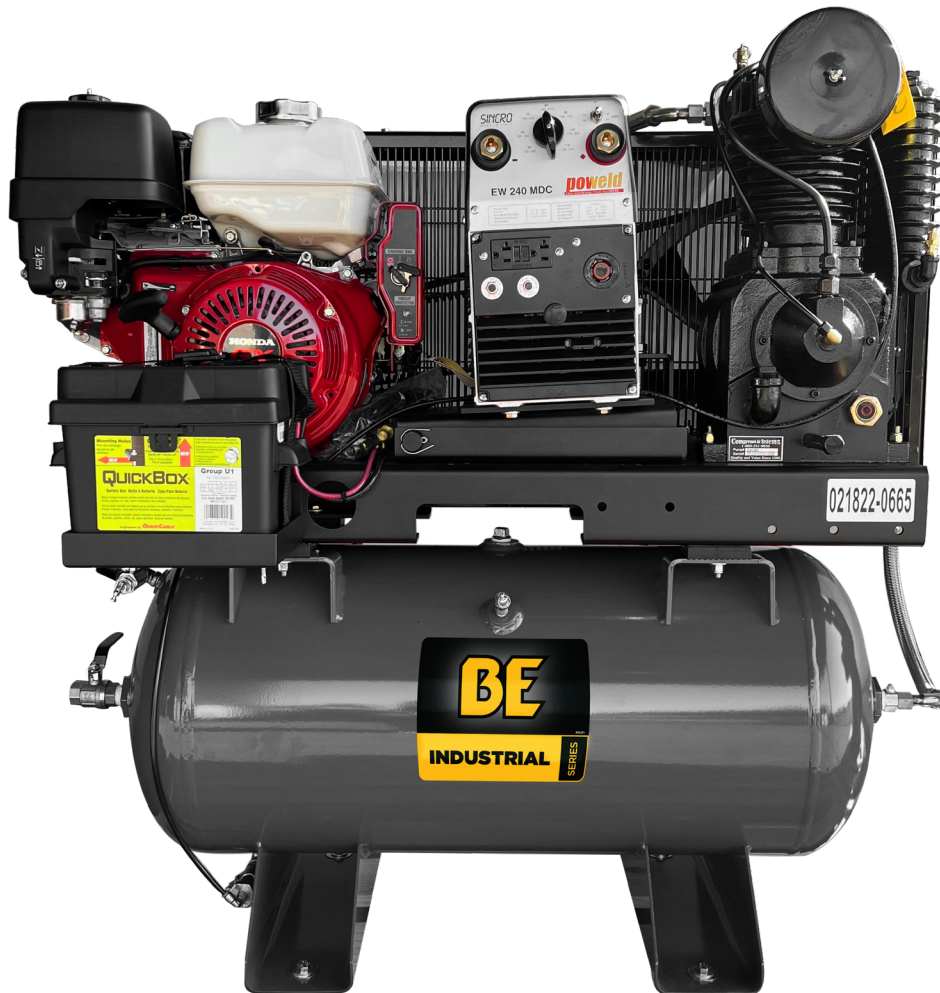

PARTS BREAKDOWN

AIR COMPRESSOR/WELDER/GENERATOR

MODEL:AC1330HB3000W

PARTS BREAKDOWN

AIR COMPRESSOR/WELDER/GENERATOR

MODEL:AC1330HB3000W

BREAKDOWN

PARTS BREAKDOWN

AIR COMPRESSOR/WELDER/GENERATOR

MODEL:AC1330HB3000W

PARTS LIST

REF #	DESCRIPTION	QTY	BE PART #
3	*HONDA GX390 ENGINE	1	*CHECK WITH HONDA
4	CA1U PUMP	1	SEE PAGE 4
9	TANK PRESSURE GAUGE, 300 PSI	1	42.004.034
11	AUTOMATIC TANK DRAIN BRASS VALVE	1	42.005.017
17	PILOT UNLOADER VALVE	1	42.005.069
18	**BATTERY BOX WITH TRAY AND WIRES	1	42.005.068
27	SINCRO WELDER/GENERATOR	1	**CHECK WITH SINCRO
34	***BELT - WELDER/GENERATOR	1	***BX39
33	***BELT - PUMP	1	***B84

MODEL:AC1330HB3000W

CA1U PUMP
42.005.020

REF #	DESCRIPTION	QTY	BE PART #
11,12	CENTRIFUGAL UNLOADER ELBOW	1	42.005.022
13	PUMP FLYWHEEL	1	42.005.057
62	AIR FILTER ASSEMBLY	1	42.008.052
63	AIR FILTER ELEMENT	1	42.005.028

PARTS BREAKDOWN

AIR COMPRESSOR/WELDER/GENERATOR

MODEL:AC1330HB3000W

DIMENSIONS

DIMENSION	MEASUREMENT	QTY
LENGTH	INCHES	51.1
	MILLIMETERS	1298.9
WIDTH	INCHES	26.7
	MILLIMETERS	678.4
HEIGHT	INCHES	43.9
	MILLIMETERS	1113.9
WEIGHT	POUNDS	550