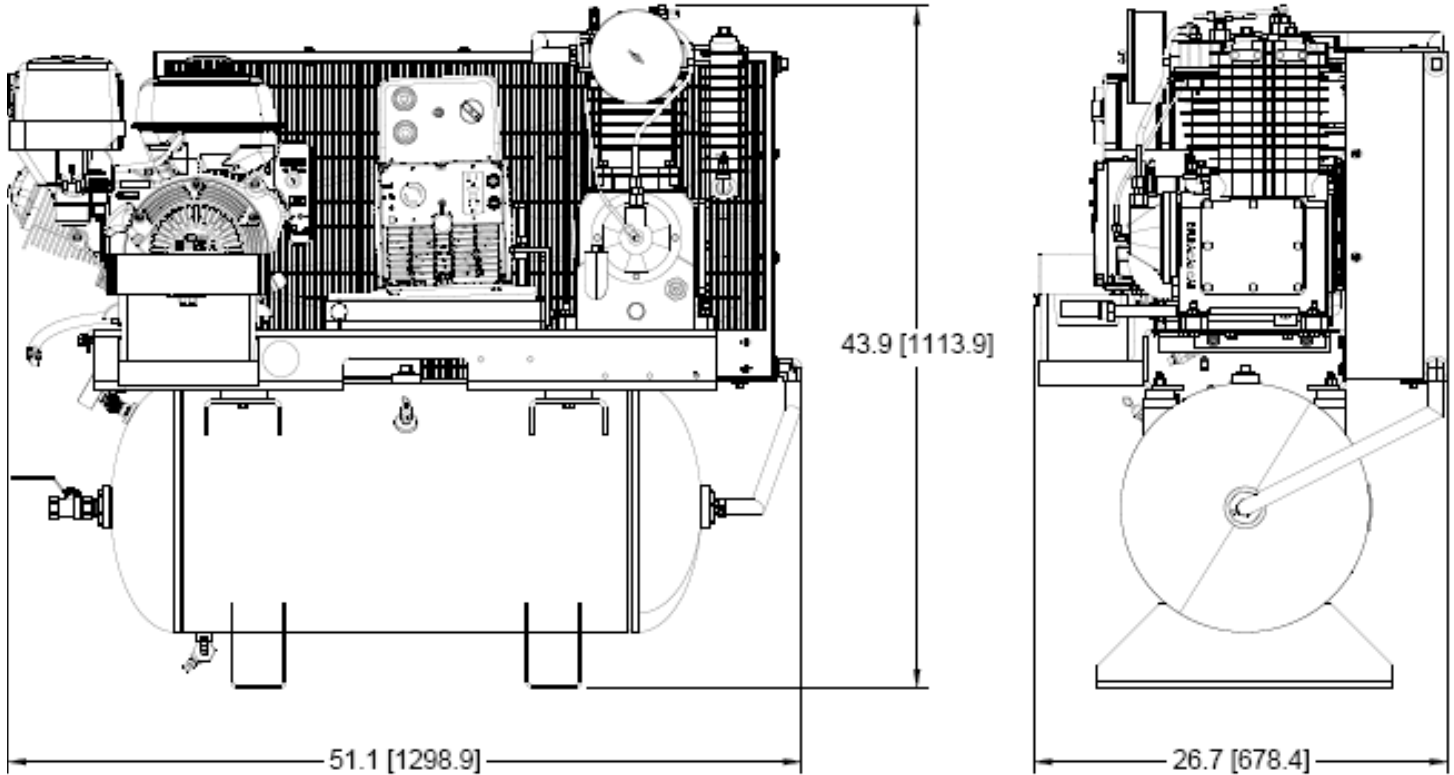

MODEL:AC1330HB3000W

CA1U PUMP
42.005.020

REF #	DESCRIPTION	QTY	BE PART #
11,12	CENTRIFUGAL UNLOADER ELBOW	1	42.005.022
13	PUMP FLYWHEEL	1	42.005.057
62	AIR FILTER ASSEMBLY	1	42.008.052
63	AIR FILTER ELEMENT	1	42.005.028

PARTS BREAKDOWN

AIR COMPRESSOR/WELDER/GENERATOR

MODEL:AC1330HB3000W

DIMENSIONS

DIMENSION	MEASUREMENT	QTY
LENGTH	INCHES	51.1
	MILLIMETERS	1298.9
WIDTH	INCHES	26.7
	MILLIMETERS	678.4
HEIGHT	INCHES	43.9
	MILLIMETERS	1113.9
WEIGHT	POUNDS	550